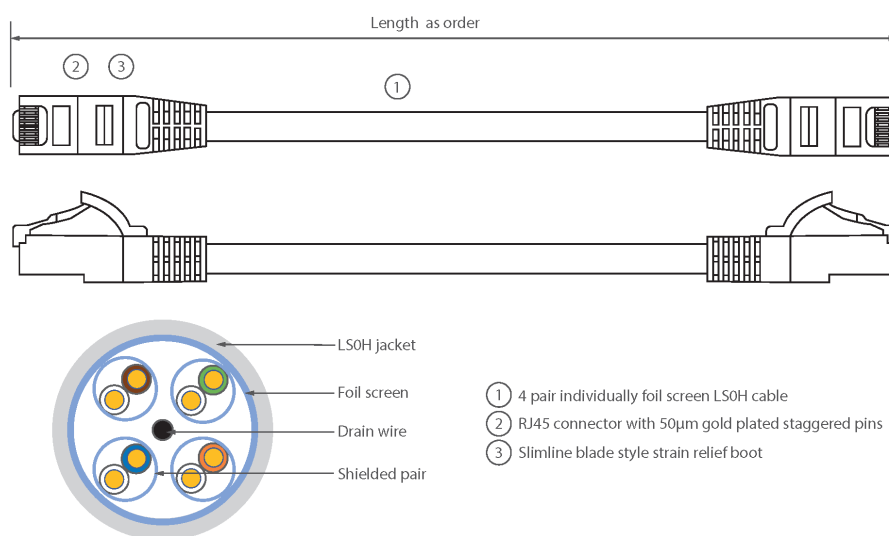

Each Excel Category 6A patch lead consists of 4 twisted pairs of 26AWG stranded copper wires, an aluminium/polyester foil tape provides an individual screen for each pair. These pairs are then cabled together, with different lay lengths to ensure optimum performance. Staggered pin RJ45 Screened plugs, terminate the cable, and each lead is fitted with colour coded slimline moulded boots, suitable for use in high density router or switch blades.

Product Specifications

Feature	Values
Cable type	F/FTP
Category	6A (IEC)
Length	0.5 m
Type of connector connection 1	RJ45 8(8)
Type of connector connection 2	RJ45 8(8)
Outer sheath colour	Green
Strain relief boot	Moulded-on
Lockable	no
Strain relief boot colour	Green

Excel Cat6A Patch Lead F/FTP Shielded LSOH Blade Booted 0.5 m Green

Item Code: 100-223

excel
without compromise.

Flame retardant version	yes
Cable construction	1x4
AWG-size	26
Pin assignment	1:1

Product drawing