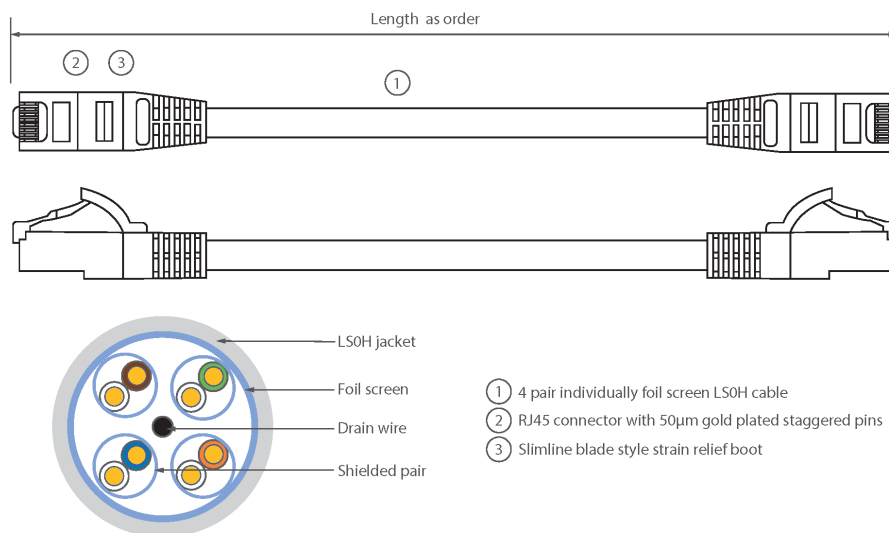

Each Excel Category 6A patch lead consists of 4 twisted pairs of 26AWG stranded copper wires, an aluminium/polyester foil tape provides an individual screen for each pair. These pairs are then cabled together, with different lay lengths to ensure optimum performance. Staggered pin RJ45 Screened plugs, terminate the cable, and each lead is fitted with colour coded slimline moulded boots, suitable for use in high density router or switch blades.

## Product Specifications

Feature	Values
Cable type	F/FTP
Category	6A (IEC)
Length	0.5 m
Type of connector connection 1	RJ45 8(8)
Type of connector connection 2	RJ45 8(8)
Outer sheath colour	White
Strain relief boot	Moulded-on
Lockable	no
Strain relief boot colour	White
Flame retardant version	yes

# Excel Cat6A Patch Lead F/FTP Shielded LSOH Blade Booted 0.5 m White

Item Code: 100-224

Cable construction	1x4
AWG-size	26
Pin assignment	1:1

## Product drawing