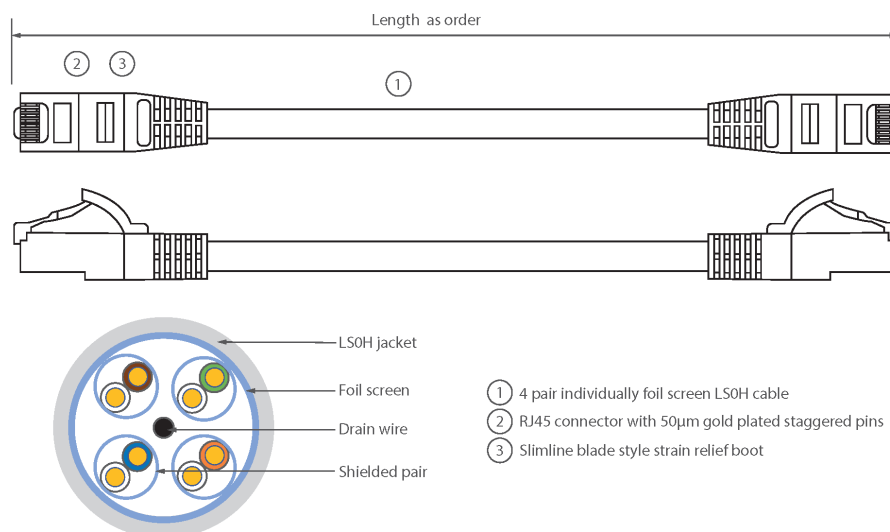

Each Excel Category 6A patch lead consists of 4 twisted pairs of 26AWG stranded copper wires, an aluminium/polyester foil tape provides an individual screen for each pair. These pairs are then cabled together, with different lay lengths to ensure optimum performance. Staggered pin RJ45 Screened plugs, terminate the cable, and each lead is fitted with colour coded slimline moulded boots, suitable for use in high density router or switch blades.

## Product Specifications

Feature	Values
Cable type	F/FTP
Category	6A (IEC)
Length	0.5 m
Type of connector connection 1	RJ45 8(8)
Type of connector connection 2	RJ45 8(8)
Outer sheath colour	Orange
Strain relief boot	Moulded-on
Lockable	no

# Excel Cat6A Patch Lead F/FTP Shielded LSOH Blade Booted 0.5 m Orange

Item Code: 100-227

**excel**  
without compromise.

Strain relief boot colour	Orange
Flame retardant version	yes
Cable construction	1x4
AWG-size	26
Pin assignment	1:1

## Product drawing