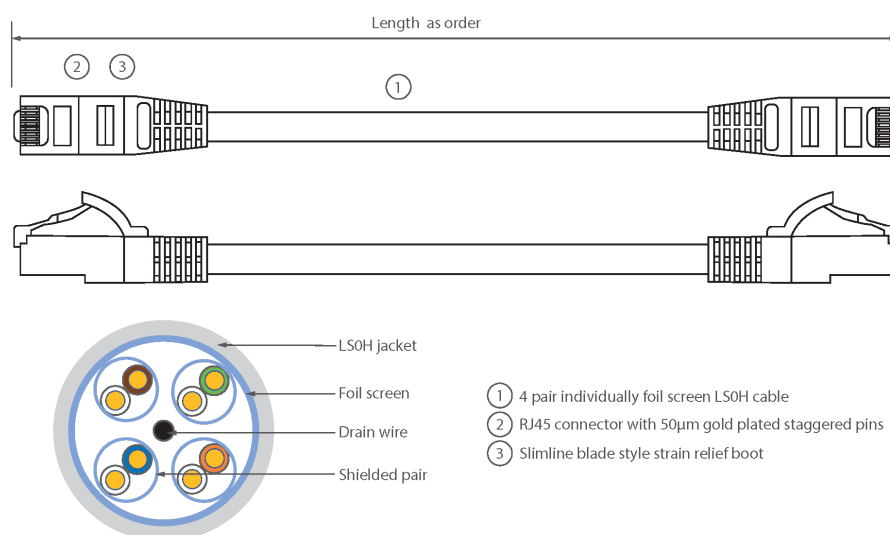

Each Excel Category 6A patch lead consists of 4 twisted pairs of 26AWG stranded copper wires, an aluminium/polyester foil tape provides an individual screen for each pair. These pairs are then cabled together, with different lay lengths to ensure optimum performance. Staggered pin RJ45 Screened plugs, terminate the cable, and each lead is fitted with colour coded slimline moulded boots, suitable for use in high density router or switch blades.

## Product Specifications

Feature	Values
Cable type	F/FTP
Category	6A (IEC)
Length	0.5 m
Type of connector connection 1	RJ45 8(8)
Type of connector connection 2	RJ45 8(8)
Outer sheath colour	Orange
Strain relief boot	Moulded-on
Lockable	no

# Excel Cat6A Patch Lead F/FTP Shielded LSOH Blade Booted 0.5 m Orange

Item Code: 100-227

**excel**  
without compromise.

Strain relief boot colour	Orange
Flame retardant version	yes
Cable construction	1x4
AWG-size	26
Pin assignment	1:1

## Product drawing