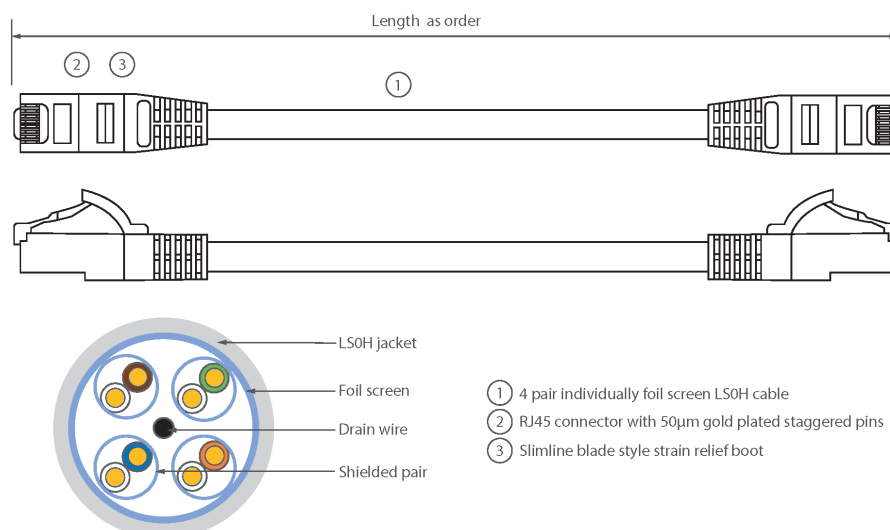

Each Excel Category 6A patch lead consists of 4 twisted pairs of 26AWG stranded copper wires, an aluminium/polyester foil tape provides an individual screen for each pair. These pairs are then cabled together, with different lay lengths to ensure optimum performance. Staggered pin RJ45 Screened plugs, terminate the cable, and each lead is fitted with colour coded slimline moulded boots, suitable for use in high density router or switch blades.

## Product Specifications

Feature	Values
Cable type	F/FTP
Category	6A (IEC)
Length	0.5 m
Type of connector connection 1	RJ45 8(8)
Type of connector connection 2	RJ45 8(8)
Outer sheath colour	Orange

# Excel Cat6A Patch Lead F/FTP Shielded LSOH Blade Booted 0.5 m Orange

Item Code: 100-227

Strain relief boot	Moulded-on
Lockable	no
Strain relief boot colour	Orange
Flame retardant version	yes
Cable construction	1x4
AWG-size	26
Pin assignment	1:1

## Product drawing