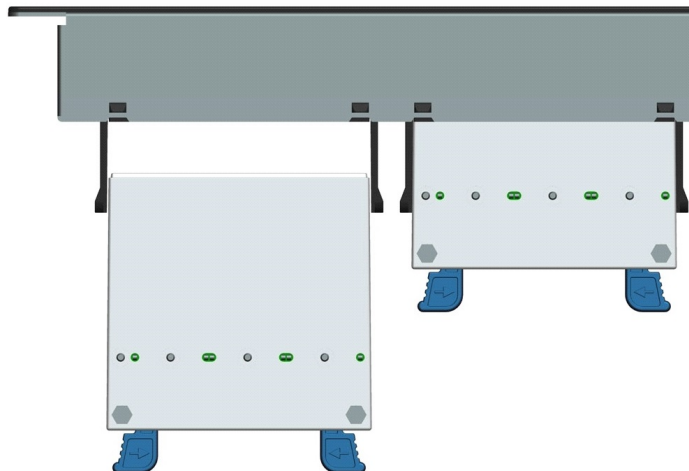

Useful in the extremes of installations from data centres where the ExpressNet panel may aid separation of the routes of cabling, to a remote wall box that has a small number of fibre and copper links, the ExpressNet panel will suit any environment. The construction of the panel has a chrome colour finish and may be used for either screened or unscreened copper cabling and LC or MTP fibre connectivity. A 4 or 8 module ExpressNet panel is available, both using 1U of rack space.

## Product Specifications

Feature	Values
Suitable for number of outlets / modules	24
Shielded	no
Category	Module dependent
Number of rack units (RU)	1
Colour	Silver
Mounting method	482.6 mm (19 inch) mounting
Height	44.4 mm
Width	482 mm
Depth	73 mm

## Product drawing