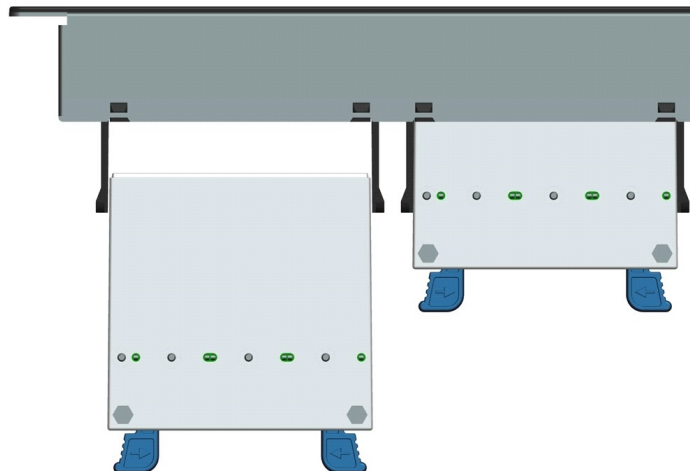

Excel ExpressNet 4-Module Unloaded Modular Panel 1U Silver

Item Code: 100-230

Product drawing