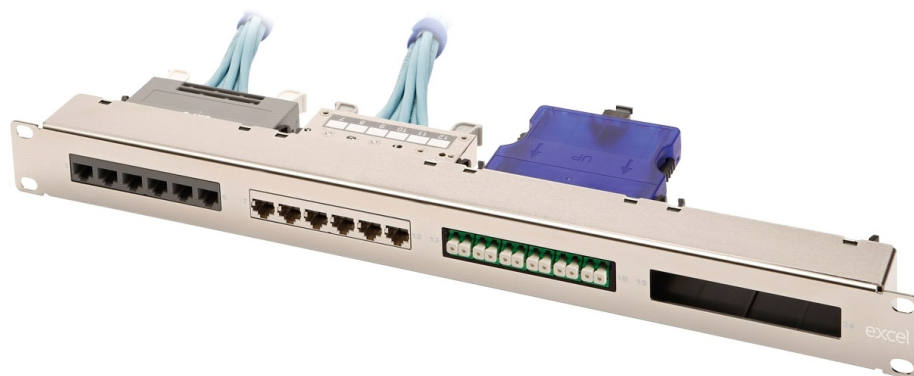

Useful in the extremes of installations from data centres where the ExpressNet panel may aid separation of the routes of cabling, to a remote wall box that has a small number of fibre and copper links, the ExpressNet panel will suit any environment. The construction of the panel has a chrome colour finish and may be used for either screened or unscreened copper cabling and LC or MTP fibre connectivity. A 4 or 8 module ExpressNet panel is available, both using 1U of rack space.

Product Specifications

Feature	Values
Suitable for number of outlets / modules	24
Shielded	no
Category	Module dependent
Number of rack units (RU)	1
Colour	Silver
Mounting method	482.6 mm (19 inch) mounting
Height	44.4 mm
Width	482 mm
Depth	73 mm

Excel ExpressNet 4-Module Unloaded Modular Panel 1U Silver

Item Code: 100-230

Product drawing

Product images

Excel ExpressNet 4-Module Unloaded Modular Panel 1U Silver

Item Code: 100-230

Standards

Applicable standard	Detail
RoHS-II/-III (2011/65/EU & 2015/863): 2023	Our products, demonstrate full adherence to the regulatory stipulations of the EU Directive 2011/65/EU (RoHS-II) and its corresponding delegated directive 2015/863 (RoHS-III).
WFD: 2023	Compliant to Waste Framework Directive
SCIP: 2023	Compliant - Does Not Contain Substances of Concern In articles as such or in complex objects (Products)
POPs (EU) No 2019/1021	EU Regulation for the restriction of Persistent Organic Pollutants.

Part Number Table

Part Number	Description
100-230	Excel ExpressNet 4-Module Unloaded Modular Panel 1U Silver
100-231	Excel ExpressNet 8-Module Unloaded Modular Panel 1U Silver

Excel is a world class premium performing end to end infrastructure solution designed, Manufactured, supported and delivered without compromise.