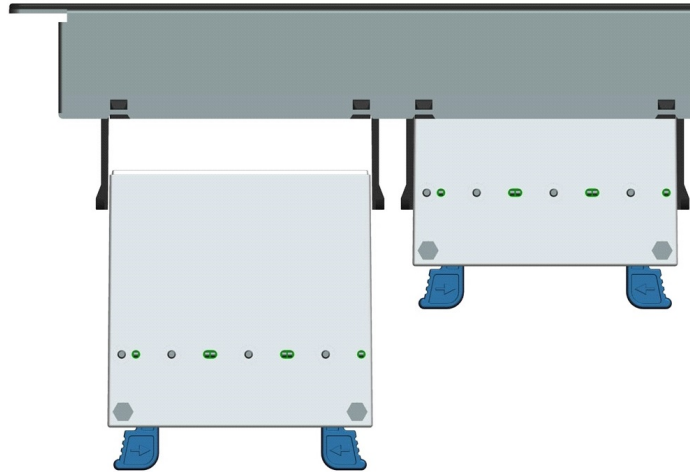

Useful in the extremes of installations from data centres where the ExpressNet panel may aid separation of the routes of cabling, to a remote wall box that has a small number of fibre and copper links, the ExpressNet panel will suit any environment. The construction of the panel has a chrome colour finish and may be used for either screened or unscreened copper cabling and LC or MTP fibre connectivity. A 4 or 8 module ExpressNet panel is available, both using 1U of rack space.

## Product Specifications

Feature	Values
Suitable for number of outlets / modules	24
Shielded	no
Category	Module dependent
Number of rack units (RU)	1
Colour	Silver
Mounting method	482.6 mm (19 inch) mounting
Height	44.4 mm
Width	482 mm
Depth	73 mm

## Product drawing