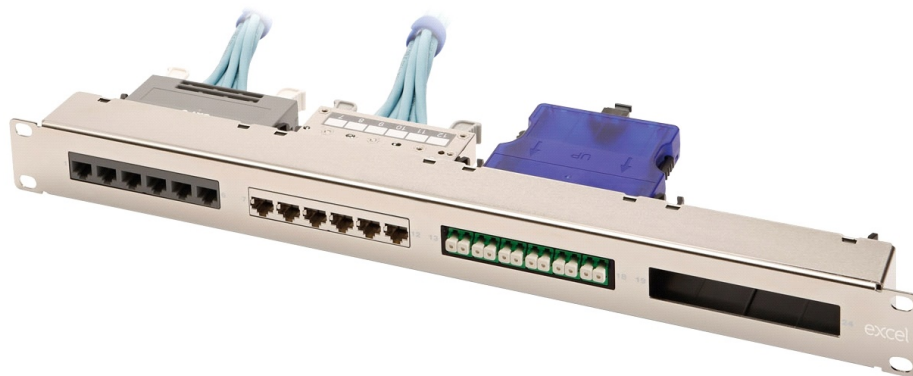

Product images