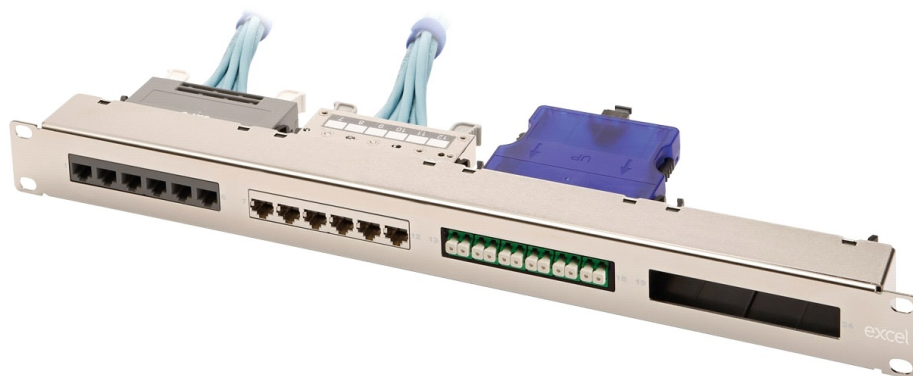

Product images