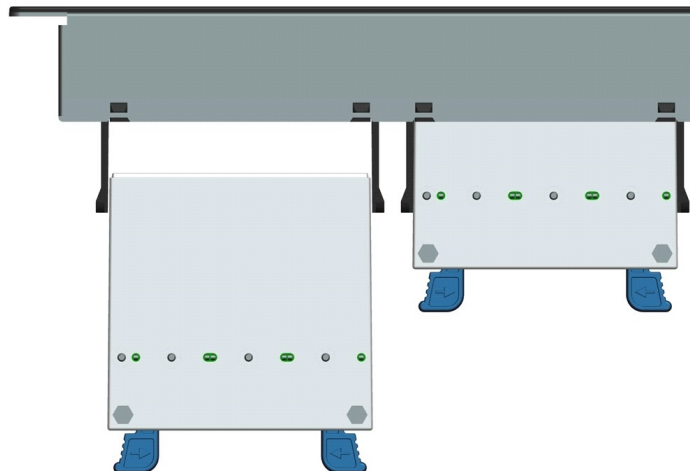

Useful in the extremes of installations from data centres where the ExpressNet panel may aid separation of the routes of cabling, to a remote wall box that has a small number of fibre and copper links, the ExpressNet panel will suit any environment. The construction of the panel has a chrome colour finish and may be used for either screened or unscreened copper cabling and LC or MTP fibre connectivity. A 4 or 8 module ExpressNet panel is available, both using 1U of rack space.

Product Specifications

Feature	Values
Suitable for number of outlets / modules	48
Shielded	no
Category	Module dependent
Number of rack units (RU)	1
Colour	Silver
Mounting method	482.6 mm (19 inch) mounting
Height	44.4 mm
Width	482 mm
Depth	73 mm

Excel ExpressNet 8-Module Unloaded Modular Panel 1U Silver

Item Code: 100-231

Product drawing

Product images

Excel ExpressNet 8-Module Unloaded Modular Panel 1U Silver

Item Code: 100-231

Standards

Applicable standard	Detail
RoHS-II/-III (2011/65/EU & 2015/863): 2023	Our products, demonstrate full adherence to the regulatory stipulations of the EU Directive 2011/65/EU (RoHS-II) and its corresponding delegated directive 2015/863 (RoHS-III).
WFD: 2023	Compliant to Waste Framework Directive
SCIP: 2023	Compliant - Does Not Contain Substances of Concern In articles as such or in complex objects (Products)
POPs (EU) No 2019/1021	EU Regulation for the restriction of Persistent Organic Pollutants.