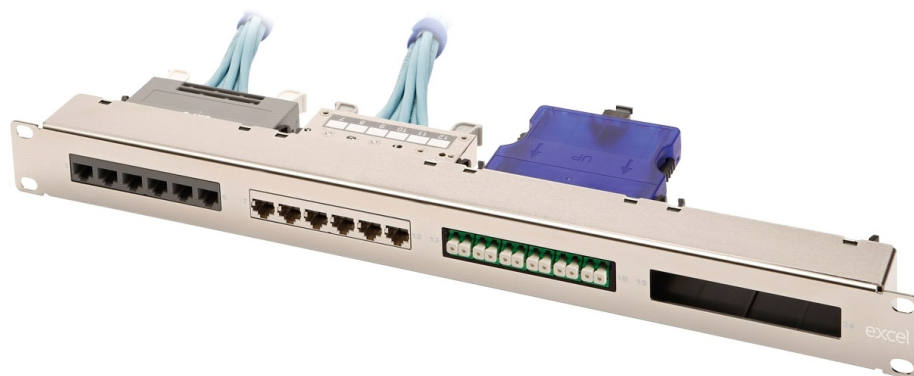

Useful in the extremes of installations from data centres where the ExpressNet panel may aid separation of the routes of cabling, to a remote wall box that has a small number of fibre and copper links, the ExpressNet panel will suit any environment. The construction of the panel has a chrome colour finish and may be used for either screened or unscreened copper cabling and LC or MTP fibre connectivity. A 4 or 8 module ExpressNet panel is available, both using 1U of rack space.

Product Specifications

Feature	Values
Suitable for number of outlets / modules	48
Shielded	no
Category	Module dependent
Number of rack units (RU)	1
Colour	Silver
Mounting method	482.6 mm (19 inch) mounting
Height	44.4 mm
Width	482 mm
Depth	73 mm

Excel ExpressNet 8-Module Unloaded Modular Panel 1U Silver

Item Code: 100-231

Product drawing

Product images

Excel ExpressNet 8-Module Unloaded Modular Panel 1U Silver

Item Code: 100-231

Standards

Applicable standard	Detail
RoHS-II/-III (2011/65/EU & 2015/863): 2023	Our products, demonstrate full adherence to the regulatory stipulations of the EU Directive 2011/65/EU (RoHS-II) and its corresponding delegated directive 2015/863 (RoHS-III).
WFD: 2023	Compliant to Waste Framework Directive
SCIP: 2023	Compliant - Does Not Contain Substances of Concern In articles as such or in complex objects (Products)
POPs (EU) No 2019/1021	EU Regulation for the restriction of Persistent Organic Pollutants.

Part Number Table

Part Number	Description
100-230	Excel ExpressNet 4-Module Unloaded Modular Panel 1U Silver
100-231	Excel ExpressNet 8-Module Unloaded Modular Panel 1U Silver

Excel is a world class premium performing end to end infrastructure solution designed, Manufactured, supported and delivered without compromise.