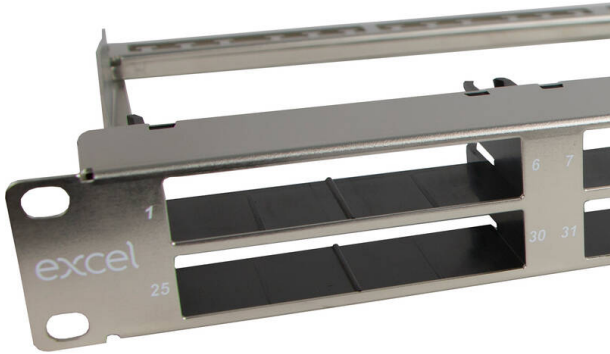

Excel ExpressNet 8-Module Unloaded Modular Panel 1U Silver

Item Code: 100-231

excel
without compromise.

✕ Available in 4/8 modules

✕ Accepts Copper & Fibre ExpressNet Modules

✕ 1U of Rack Space

✕ Toolless assembly and module fitting

✕ 25 Year system warranty

Product Overview

The Excel ExpressNet Panel accepts either and/or both copper and fibre modules. The ability to have fibre and copper presented in one panel offers flexibility in the installation, reduces required rack space and provides future proofing in system design.

Useful in the extremes of installations from data centres where the ExpressNet panel may aid separation of the routes of cabling, to a remote wall box that has a small number of fibre and copper links, the ExpressNet panel will suit any environment. The construction of the panel has a chrome colour finish and may be used for either screened or unscreened copper cabling and LC or MTP fibre connectivity. A 4 or 8 module ExpressNet panel is available, both using 1U of rack space.

Product Specifications

Feature	Values
Suitable for number of outlets / modules	48
Shielded	no
Category	Module dependent
Number of rack units (RU)	1
Colour	Silver
Mounting method	482.6 mm (19 inch) mounting
Height	44.4 mm
Width	482 mm
Depth	73 mm