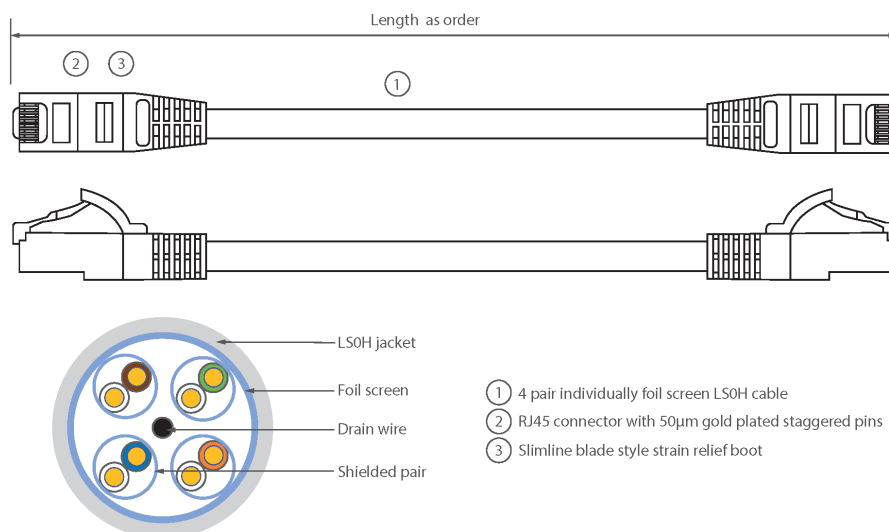

Excel Cat6A Patch Lead F/FTP Shielded LSOH Blade Booted 1 m White

Item Code: 100-238

excel
without compromise.

Strain relief boot colour	White
Flame retardant version	yes
Cable construction	1x4
AWG-size	26
Pin assignment	1:1

Product drawing

Standards

Applicable standard	Detail
ISO/IEC 11801-1:2017	Information technology - Generic cabling for customer premises: Part 1 General Requirements
EN 50173-1:2018	Information technology. Generic cabling systems - General requirements
ANSI/TIA 568-2.D	Balanced Twisted-Pair Telecommunications Cabling and Components Standards
IEC 61156-5:2009+AMD1:2012 CSV	Multicore and symmetrical pair/quad cables for digital communications - Part 5: Symmetrical pair/quad cables with transmission characteristics up to 1 000 MHz - Horizontal floor wiring - Sectional specification
IEC 60332-1-2:2004	Tests on electric and optical fibre cables under fire conditions. Test for vertical flame propagation for a single