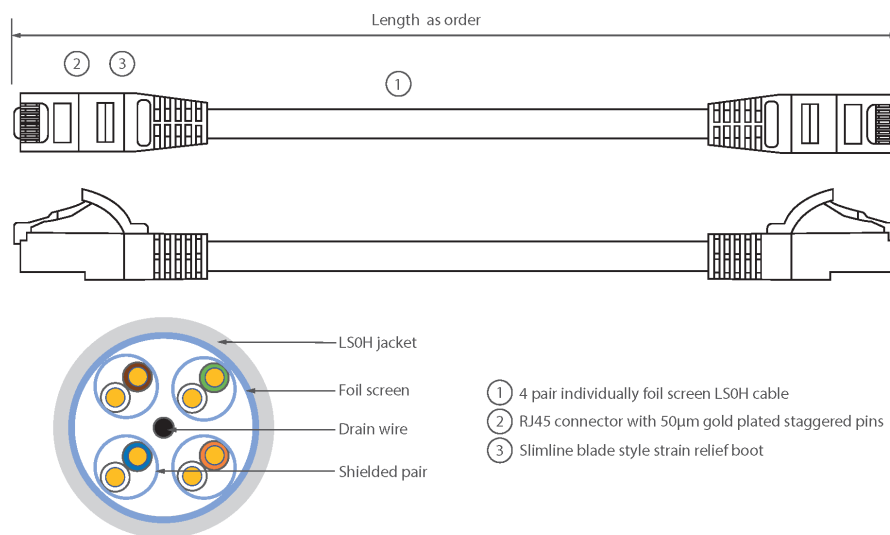

Each Excel Category 6A patch lead consists of 4 twisted pairs of 26AWG stranded copper wires, an aluminium/polyester foil tape provides an individual screen for each pair. These pairs are then cabled together, with different lay lengths to ensure optimum performance. Staggered pin RJ45 Screened plugs, terminate the cable, and each lead is fitted with colour coded slimline moulded boots, suitable for use in high density router or switch blades.

## Product Specifications

Feature	Values
Cable type	F/FTP
Category	6A (IEC)
Length	1 m
Type of connector connection 1	RJ45 8(8)
Type of connector connection 2	RJ45 8(8)
Outer sheath colour	Black
Strain relief boot	Moulded-on
Lockable	no

# Excel Cat6A Patch Lead F/FTP Shielded LSOH Blade Booted 1 m Black

Item Code: 100-239

Strain relief boot colour	Black
Flame retardant version	yes
Cable construction	1x4
AWG-size	26
Pin assignment	1:1

## Product drawing