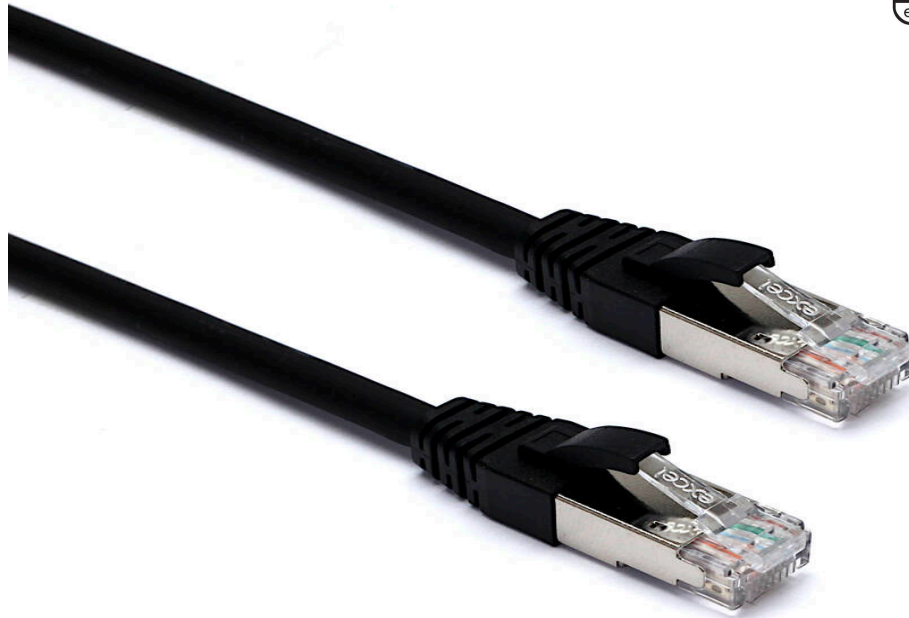

Excel Cat6A Patch Lead F/FTP Shielded LSOH Blade Booted 1 m Black

excel
without compromise.

Part Code: 100-239

sales@excel-networking.com
excel-networking.com

CIBSE TM65 Embodied Carbon: 0.272 kg CO2e

Main Features

- / Specified to 500 MHz
- / Individual foil screen over each pair
- / LSOH outer sheath 6.2 mm Dia
- / Suitable for 10 Gigabit 10GBase-T, PoE++ applications
- / Blade style moulded strain relief boot with clip protector
- / CIBSE TM65 Embodied Carbon: 0.272 kg CO2e

Each Excel Category 6A patch lead consists of 4 twisted pairs of 26AWG stranded copper wires, an aluminium/polyester foil tape provides an individual screen for each pair. These pairs are then cabled together, with different lay lengths to ensure optimum performance. Staggered pin RJ45 Screened plugs, terminate the cable, and each lead is fitted with colour coded slimline moulded boots, suitable for use in high density router or switch blades.