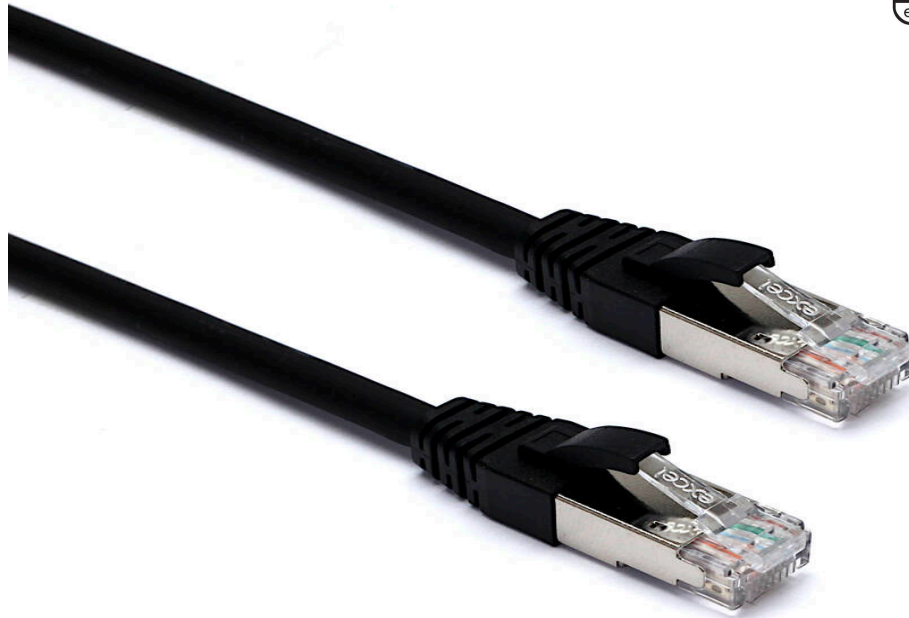

# Excel Cat6A Patch Lead F/FTP Shielded LSOH Blade Booted 1 m Black

excel  
without compromise.

Part Code: 100-239

sales@excel-networking.com  
excel-networking.com

CIBSE TM65 Embodied Carbon: 0.272 kg CO2e

## Main Features

- / Specified to 500 MHz
- / Individual foil screen over each pair
- / LSOH outer sheath 6.2 mm Dia
- / Suitable for 10 Gigabit 10GBase-T, PoE++ applications
- / Blade style moulded strain relief boot with clip protector
- / CIBSE TM65 Embodied Carbon: 0.272 kg CO2e

Each Excel Category 6A patch lead consists of 4 twisted pairs of 26AWG stranded copper wires, an aluminium/polyester foil tape provides an individual screen for each pair. These pairs are then cabled together, with different lay lengths to ensure optimum performance. Staggered pin RJ45 Screened plugs, terminate the cable, and each lead is fitted with colour coded slimline moulded boots, suitable for use in high density router or switch blades.