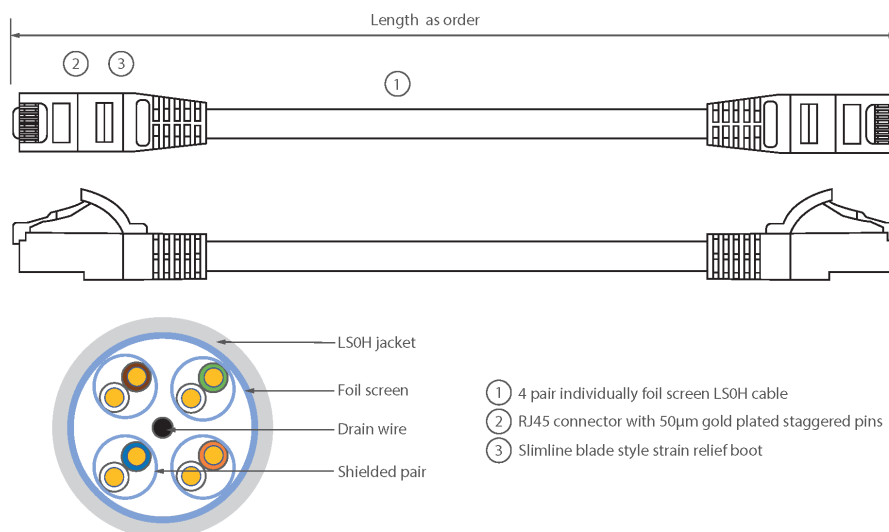

Each Excel Category 6A patch lead consists of 4 twisted pairs of 26AWG stranded copper wires, an aluminium/polyester foil tape provides an individual screen for each pair. These pairs are then cabled together, with different lay lengths to ensure optimum performance. Staggered pin RJ45 Screened plugs, terminate the cable, and each lead is fitted with colour coded slimline moulded boots, suitable for use in high density router or switch blades.

Product Specifications

Feature	Values
Cable type	F/FTP
Category	6A (IEC)
Length	1 m
Type of connector connection 1	RJ45 8(8)
Type of connector connection 2	RJ45 8(8)
Outer sheath colour	Black
Strain relief boot	Moulded-on
Lockable	no

Excel Cat6A Patch Lead F/FTP Shielded LSOH Blade Booted 1 m Black

Item Code: 100-239

Strain relief boot colour	Black
Flame retardant version	yes
Cable construction	1x4
AWG-size	26
Pin assignment	1:1

Product drawing