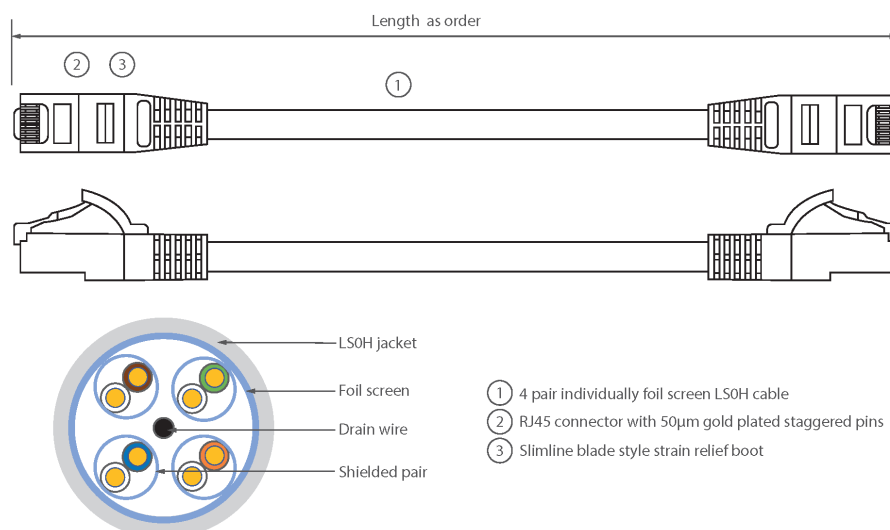

Each Excel Category 6A patch lead consists of 4 twisted pairs of 26AWG stranded copper wires, an aluminium/polyester foil tape provides an individual screen for each pair. These pairs are then cabled together, with different lay lengths to ensure optimum performance. Staggered pin RJ45 Screened plugs, terminate the cable, and each lead is fitted with colour coded slimline moulded boots, suitable for use in high density router or switch blades.

Product Specifications

Feature	Values
Cable type	F/FTP
Category	6A (IEC)
Length	1 m
Type of connector connection 1	RJ45 8(8)
Type of connector connection 2	RJ45 8(8)
Outer sheath colour	Black

Excel Cat6A Patch Lead F/FTP Shielded LSOH Blade Booted 1 m Black

Item Code: 100-239

Strain relief boot	Moulded-on
Lockable	no
Strain relief boot colour	Black
Flame retardant version	yes
Cable construction	1x4
AWG-size	26
Pin assignment	1:1

Product drawing

Standards

Applicable standard	Detail
ISO/IEC 11801-1:2017	Information technology - Generic cabling for customer premises: Part 1 General Requirements
EN 50173-1:2018	Information technology. Generic cabling systems - General requirements
ANSI/TIA 568-2.D	Balanced Twisted-Pair Telecommunications Cabling and Components Standards
IEC 61156-5:2009+AMD1:2012 CSV	Multicore and symmetrical pair/quad cables for digital communications - Part 5: Symmetrical pair/quad cables with transmission characteristics up to 1 000 MHz - Horizontal floor wiring - Sectional specification