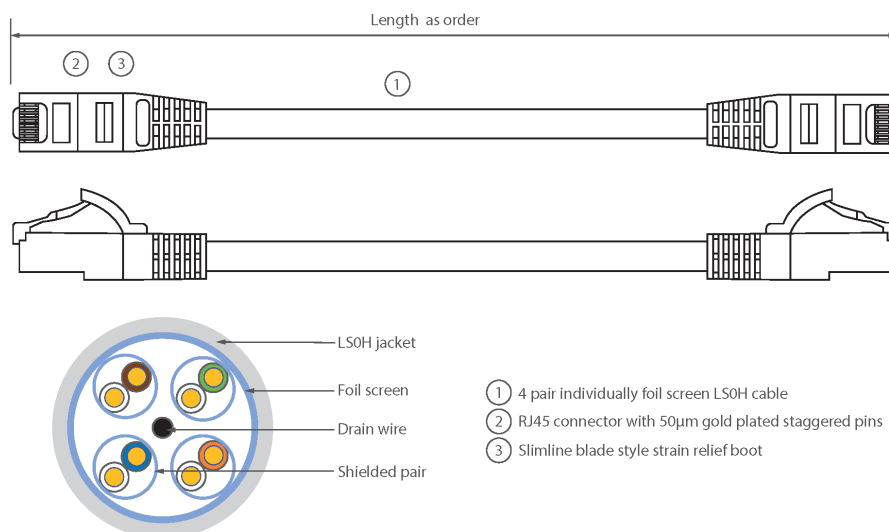

Excel Cat6A Patch Lead F/FTP Shielded LSOH Blade Booted 1 m Pink

Item Code: 100-240

excel
without compromise.

Strain relief boot colour	Pink
Flame retardant version	yes
Cable construction	1x4
AWG-size	26
Pin assignment	1:1

Product drawing

Standards

Applicable standard	Detail
ISO/IEC 11801-1:2017	Information technology - Generic cabling for customer premises: Part 1 General Requirements
EN 50173-1:2018	Information technology. Generic cabling systems - General requirements
ANSI/TIA 568-2.D	Balanced Twisted-Pair Telecommunications Cabling and Components Standards
IEC 61156-5:2009+AMD1:2012 CSV	Multicore and symmetrical pair/quad cables for digital communications - Part 5: Symmetrical pair/quad cables with transmission characteristics up to 1 000 MHz - Horizontal floor wiring - Sectional specification
IEC 60332-1-2:2004	Tests on electric and optical fibre cables under fire conditions. Test for vertical flame propagation for a single