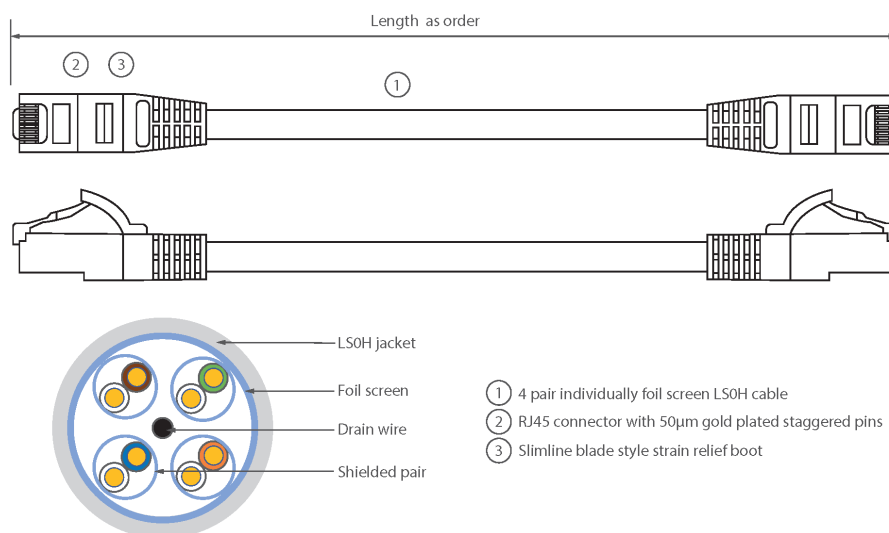

Blade style moulded strain relief boot with clip protector

LSOH outer sheath 6.2 mm Dia

CIBSE TM65 Embodied Carbon: 0.272 kg CO2e

Product Overview

Excel Category 6A (Augmented Category 6) patch leads take the performance capabilities of copper infrastructure to new levels. Designed to the current ISO and EIA/TIA standards for Class Ea augmented Category 6A performance these products are intended to deliver reliable, high network performance including support of emerging applications such as 10GBase-T, 10 Gigabit Ethernet.

Each Excel Category 6A patch lead consists of 4 twisted pairs of 26AWG stranded copper wires, an aluminium/polyester foil tape provides an individual screen for each pair. These pairs are then cabled together, with different lay lengths to ensure optimum performance. Staggered pin RJ45 Screened plugs, terminate the cable, and each lead is fitted with colour coded slimline moulded boots, suitable for use in high density router or switch blades.

Product Specifications

Feature	Values
Cable type	F/FTP
Category	6A (IEC)
Length	1 m
Type of connector connection 1	RJ45 8(8)
Type of connector connection 2	RJ45 8(8)
Outer sheath colour	Orange

Excel Cat6A Patch Lead F/FTP Shielded LSOH Blade Booted 1 m Orange

Item Code: 100-241

excel
without compromise.

Strain relief boot	Moulded-on
Lockable	no
Strain relief boot colour	Orange
Flame retardant version	yes
Cable construction	1x4
AWG-size	26
Pin assignment	1:1

Product drawing