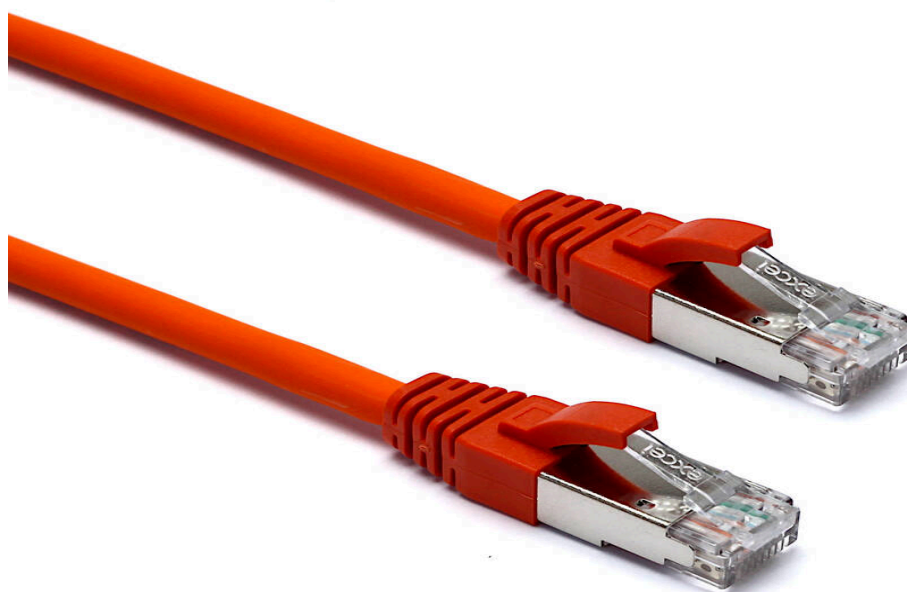

# Excel Cat6A Patch Lead F/FTP Shielded LSOH Blade Booted 1 m Orange

excel  
without compromise.

Part Code: 100-241

sales@excel-networking.com  
excel-networking.com

CIBSE TM65 Embodied Carbon: 0.272 kg CO2e

## Main Features

- / Specified to 500 MHz
- / Individual foil screen over each pair
- / LSOH outer sheath 6.2 mm Dia
- / Suitable for 10 Gigabit 10GBase-T, PoE++ applications
- / Blade style moulded strain relief boot with clip protector
- / CIBSE TM65 Embodied Carbon: 0.272 kg CO2e

Each Excel Category 6A patch lead consists of 4 twisted pairs of 26AWG stranded copper wires, an aluminium/polyester foil tape provides an individual screen for each pair. These pairs are then cabled together, with different lay lengths to ensure optimum performance. Staggered pin RJ45 Screened plugs, terminate the cable, and each lead is fitted with colour coded slimline moulded boots, suitable for use in high density router or switch blades.