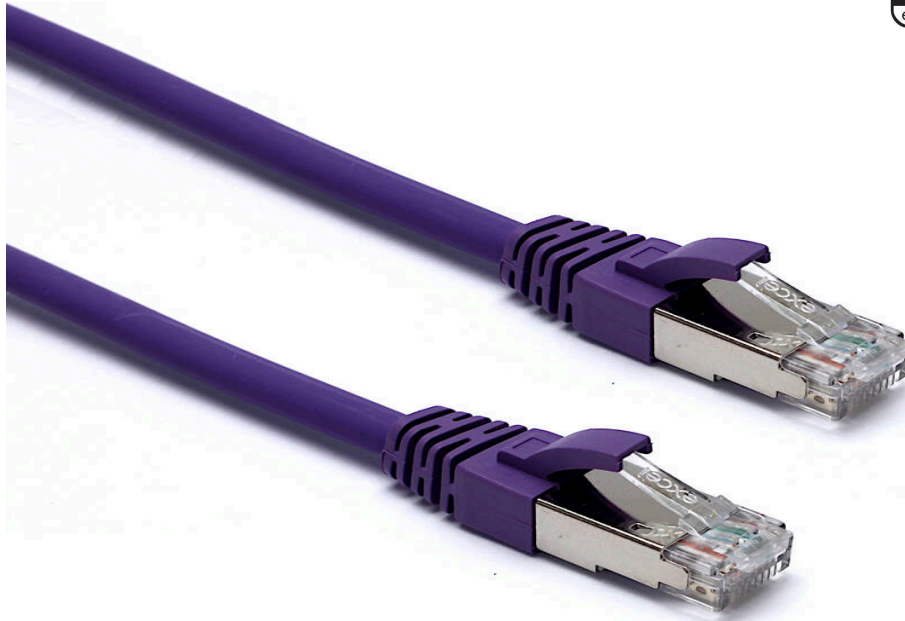

Excel Cat6A Patch Lead F/FTP Shielded LSOH Blade Booted 1 m Violet

excel
without compromise.

Part Code: 100-242

sales@excel-networking.com
excel-networking.com

CIBSE TM65 Embodied Carbon: 0.272 kg CO2e

Main Features

- / Specified to 500 MHz
- / Individual foil screen over each pair
- / LSOH outer sheath 6.2 mm Dia
- / Suitable for 10 Gigabit 10GBase-T, PoE++ applications
- / Blade style moulded strain relief boot with clip protector
- / CIBSE TM65 Embodied Carbon: 0.272 kg CO2e

Product Overview

Excel Category 6A (Augmented Category 6) patch leads take the performance capabilities of copper infrastructure to new levels. Designed to the current ISO and EIA/TIA standards for Class Ea augmented Category 6A performance these products are intended to deliver reliable, high network performance including support of emerging applications such as 10GBase-T, 10 Gigabit Ethernet.

Each Excel Category 6A patch lead consists of 4 twisted pairs of 26AWG stranded copper wires, an aluminium/polyester foil tape provides an individual screen for each pair. These pairs are then cabled together, with different lay lengths to ensure optimum performance. Staggered pin RJ45 Screened plugs, terminate the cable, and each lead is fitted with colour coded slimline moulded boots, suitable for use in high density router or switch blades.