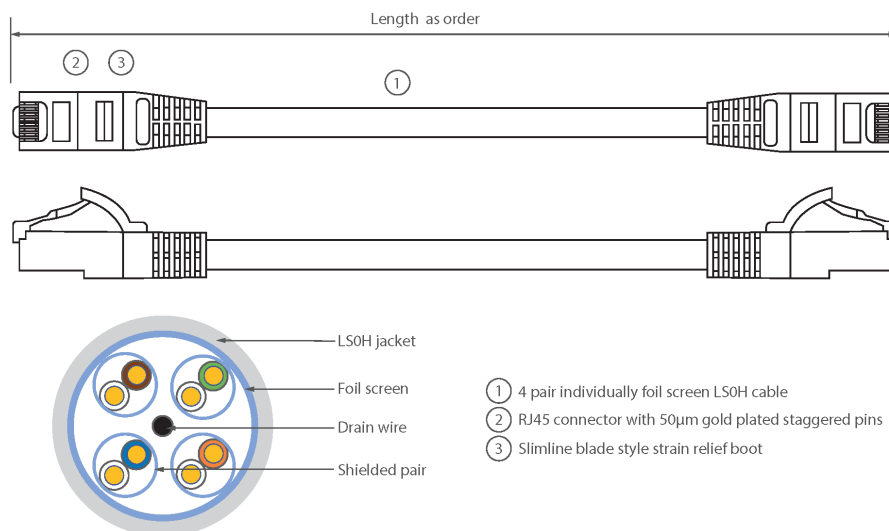

Each Excel Category 6A patch lead consists of 4 twisted pairs of 26AWG stranded copper wires, an aluminium/polyester foil tape provides an individual screen for each pair. These pairs are then cabled together, with different lay lengths to ensure optimum performance. Staggered pin RJ45 Screened plugs, terminate the cable, and each lead is fitted with colour coded slimline moulded boots, suitable for use in high density router or switch blades.

## Product Specifications

Feature	Values
Cable type	F/FTP
Category	6A (IEC)
Length	1 m
Type of connector connection 1	RJ45 8(8)
Type of connector connection 2	RJ45 8(8)
Outer sheath colour	Violet

# Excel Cat6A Patch Lead F/FTP Shielded LSOH Blade Booted 1 m Violet

Item Code: 100-242

Strain relief boot	Moulded-on
Lockable	no
Strain relief boot colour	Violet
Flame retardant version	yes
Cable construction	1x4
AWG-size	26
Pin assignment	1:1

## Product drawing