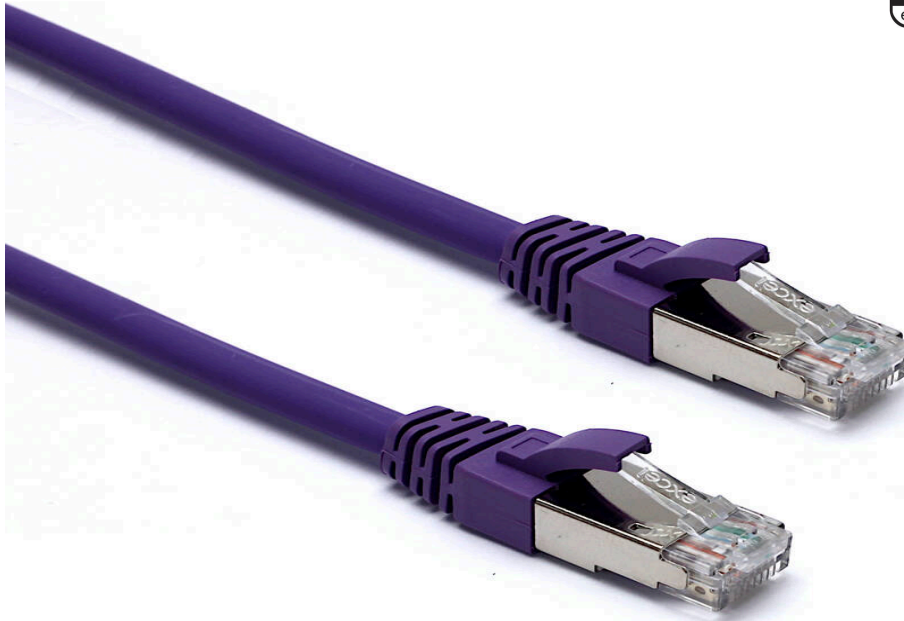

# Excel Cat6A Patch Lead F/FTP Shielded LSOH Blade Booted 1 m Violet

excel  
without compromise.

Part Code: 100-242

sales@excel-networking.com  
excel-networking.com

CIBSE TM65 Embodied Carbon: 0.272 kg CO2e

## Main Features

- / Specified to 500 MHz
- / Individual foil screen over each pair
- / LSOH outer sheath 6.2 mm Dia
- / Suitable for 10 Gigabit 10GBase-T, PoE++ applications
- / Blade style moulded strain relief boot with clip protector
- / CIBSE TM65 Embodied Carbon: 0.272 kg CO2e

Each Excel Category 6A patch lead consists of 4 twisted pairs of 26AWG stranded copper wires, an aluminium/polyester foil tape provides an individual screen for each pair. These pairs are then cabled together, with different lay lengths to ensure optimum performance. Staggered pin RJ45 Screened plugs, terminate the cable, and each lead is fitted with colour coded slimline moulded boots, suitable for use in high density router or switch blades.