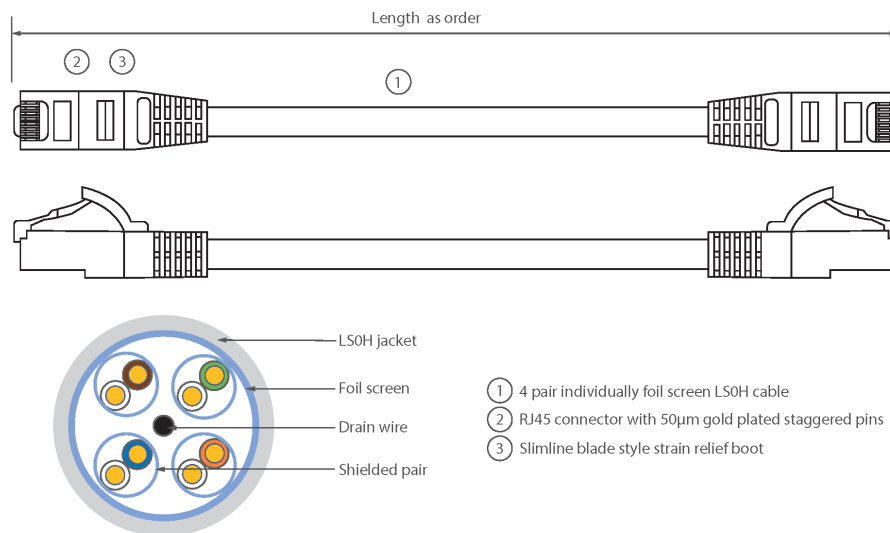

Each Excel Category 6A patch lead consists of 4 twisted pairs of 26AWG stranded copper wires, an aluminium/polyester foil tape provides an individual screen for each pair. These pairs are then cabled together, with different lay lengths to ensure optimum performance. Staggered pin RJ45 Screened plugs, terminate the cable, and each lead is fitted with colour coded slimline moulded boots, suitable for use in high density router or switch blades.

Product Specifications

Feature	Values
Cable type	F/FTP
Category	6A (IEC)
Length	2 m
Type of connector connection 1	RJ45 8(8)
Type of connector connection 2	RJ45 8(8)
Outer sheath colour	White
Strain relief boot	Moulded-on
Lockable	no

Excel Cat6A Patch Lead F/FTP Shielded LSOH Blade Booted 2 m White

Item Code: 100-244

Strain relief boot colour	White
Flame retardant version	yes
Cable construction	1x4
AWG-size	26
Pin assignment	1:1

Product drawing