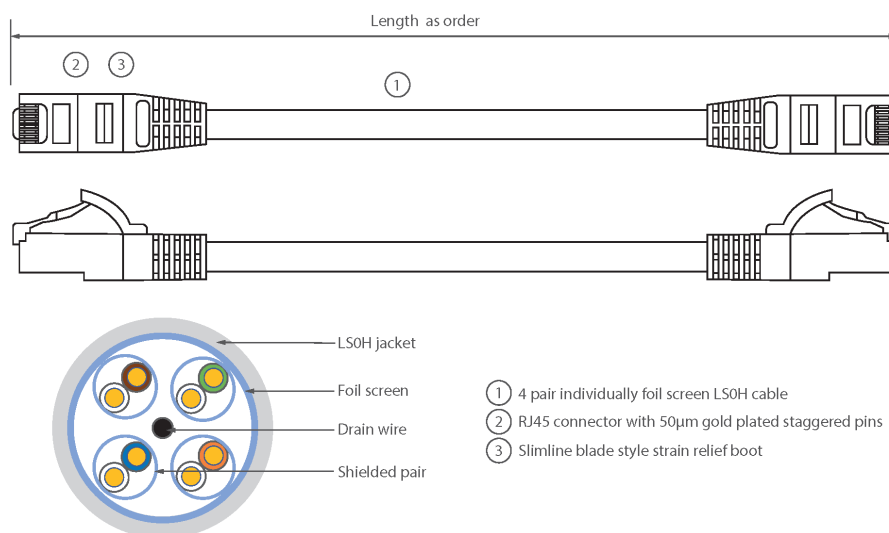

Each Excel Category 6A patch lead consists of 4 twisted pairs of 26AWG stranded copper wires, an aluminium/polyester foil tape provides an individual screen for each pair. These pairs are then cabled together, with different lay lengths to ensure optimum performance. Staggered pin RJ45 Screened plugs, terminate the cable, and each lead is fitted with colour coded slimline moulded boots, suitable for use in high density router or switch blades.

Product Specifications

Feature	Values
Cable type	F/FTP
Category	6A (IEC)
Length	2 m
Type of connector connection 1	RJ45 8(8)
Type of connector connection 2	RJ45 8(8)
Outer sheath colour	White

Excel Cat6A Patch Lead F/FTP Shielded LSOH Blade Booted 2 m White

Item Code: 100-244

Strain relief boot	Moulded-on
Lockable	no
Strain relief boot colour	White
Flame retardant version	yes
Cable construction	1x4
AWG-size	26
Pin assignment	1:1

Product drawing

Standards

Applicable standard	Detail
ISO/IEC 11801-1:2017	Information technology - Generic cabling for customer premises: Part 1 General Requirements
EN 50173-1:2018	Information technology. Generic cabling systems - General requirements
ANSI/TIA 568-2.D	Balanced Twisted-Pair Telecommunications Cabling and Components Standards
IEC 61156-5:2009+AMD1:2012 CSV	Multicore and symmetrical pair/quad cables for digital communications - Part 5: Symmetrical pair/quad cables with transmission characteristics up to 1 000 MHz - Horizontal floor wiring - Sectional specification