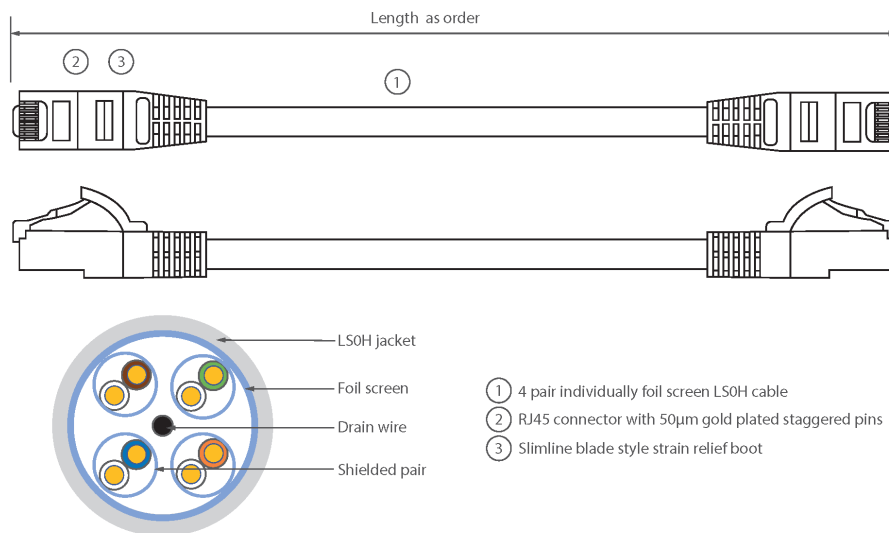

Excel Cat6A Patch Lead F/FTP Shielded LSOH Blade Booted 2 m White

Item Code: 100-244

Strain relief boot colour	White
Flame retardant version	yes
Cable construction	1x4
AWG-size	26
Pin assignment	1:1

Product drawing

Standards

Applicable standard	Detail
ISO/IEC 11801-1:2017	Information technology - Generic cabling for customer premises: Part 1 General Requirements
EN 50173-1:2018	Information technology. Generic cabling systems - General requirements
ANSI/TIA 568-2.D	Balanced Twisted-Pair Telecommunications Cabling and Components Standards
IEC 61156-5:2009+AMD1:2012 CSV	Multicore and symmetrical pair/quad cables for digital communications - Part 5: Symmetrical pair/quad cables with transmission characteristics up to 1 000 MHz - Horizontal floor wiring - Sectional specification
IEC 60332-1-2:2004	Tests on electric and optical fibre cables under fire conditions. Test for vertical flame propagation for a single