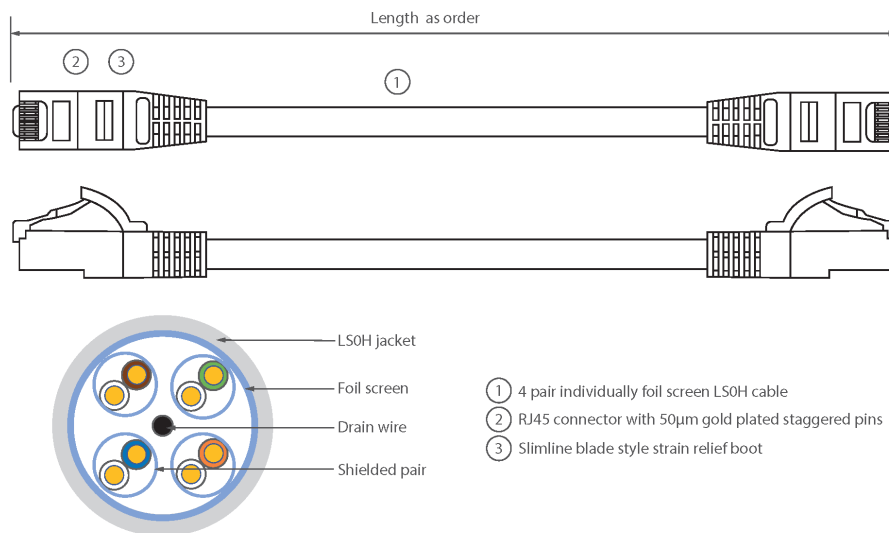

Each Excel Category 6A patch lead consists of 4 twisted pairs of 26AWG stranded copper wires, an aluminium/polyester foil tape provides an individual screen for each pair. These pairs are then cabled together, with different lay lengths to ensure optimum performance. Staggered pin RJ45 Screened plugs, terminate the cable, and each lead is fitted with colour coded slimline moulded boots, suitable for use in high density router or switch blades.

## Product Specifications

Feature	Values
Cable type	F/FTP
Category	6A (IEC)
Length	2 m
Type of connector connection 1	RJ45 8(8)
Type of connector connection 2	RJ45 8(8)
Outer sheath colour	White
Strain relief boot	Moulded-on
Lockable	no

# Excel Cat6A Patch Lead F/FTP Shielded LSOH Blade Booted 2 m White

Item Code: 100-244

Strain relief boot colour	White
Flame retardant version	yes
Cable construction	1x4
AWG-size	26
Pin assignment	1:1

## Product drawing