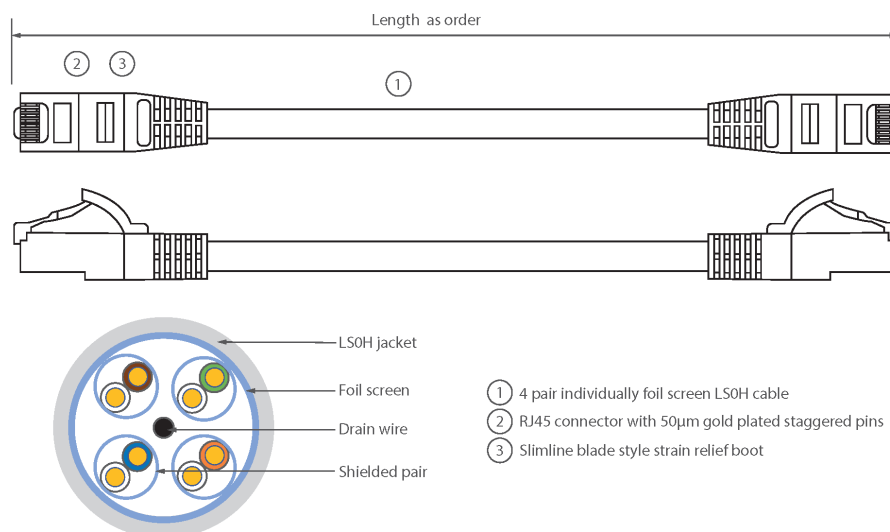

Each Excel Category 6A patch lead consists of 4 twisted pairs of 26AWG stranded copper wires, an aluminium/polyester foil tape provides an individual screen for each pair. These pairs are then cabled together, with different lay lengths to ensure optimum performance. Staggered pin RJ45 Screened plugs, terminate the cable, and each lead is fitted with colour coded slimline moulded boots, suitable for use in high density router or switch blades.

## Product Specifications

Feature	Values
Cable type	F/FTP
Category	6A (IEC)
Length	2 m
Type of connector connection 1	RJ45 8(8)
Type of connector connection 2	RJ45 8(8)
Outer sheath colour	White
Strain relief boot	Moulded-on
Lockable	no

# Excel Cat6A Patch Lead F/FTP Shielded LSOH Blade Booted 2 m White

Item Code: 100-244

**excel**  
without compromise.

Strain relief boot colour	White
Flame retardant version	yes
Cable construction	1x4
AWG-size	26
Pin assignment	1:1

## Product drawing