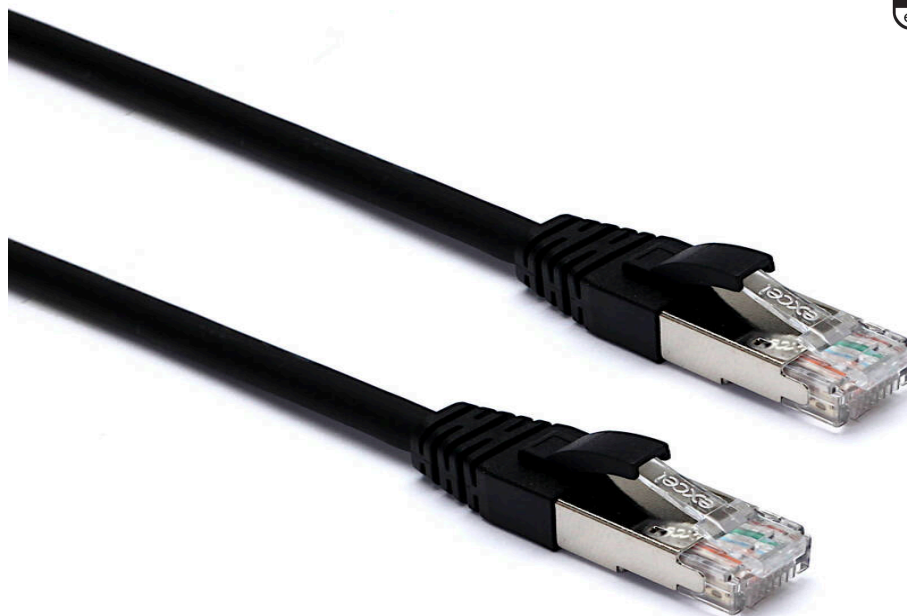

# Excel Cat6A Patch Lead F/FTP Shielded LSOH Blade Booted 2 m Black

excel  
without compromise.

Part Code: 100-245

sales@excel-networking.com  
excel-networking.com

CIBSE TM65 Embodied Carbon: 0.475 kg CO2e

## Main Features

- / Specified to 500 MHz
- / Individual foil screen over each pair
- / LSOH outer sheath 6.2 mm Dia
- / Suitable for 10 Gigabit 10GBase-T, PoE++ applications
- / Blade style moulded strain relief boot with clip protector
- / CIBSE TM65 Embodied Carbon: 0.475 kg CO2e

Each Excel Category 6A patch lead consists of 4 twisted pairs of 26AWG stranded copper wires, an aluminium/polyester foil tape provides an individual screen for each pair. These pairs are then cabled together, with different lay lengths to ensure optimum performance. Staggered pin RJ45 Screened plugs, terminate the cable, and each lead is fitted with colour coded slimline moulded boots, suitable for use in high density router or switch blades.