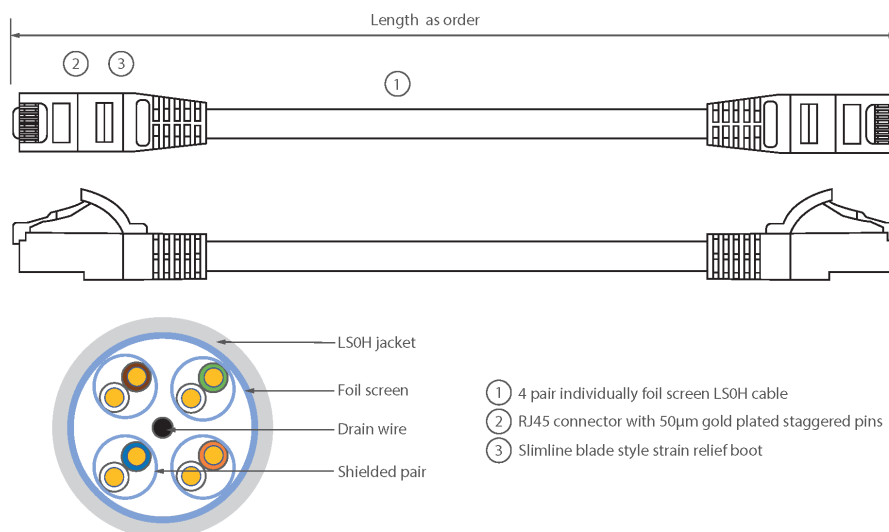

Excel Cat6A Patch Lead F/FTP Shielded LSOH Blade Booted 2 m Black

Item Code: 100-245

excel
without compromise.

Strain relief boot colour	Black
Flame retardant version	yes
Cable construction	1x4
AWG-size	26
Pin assignment	1:1

Product drawing

Standards

Applicable standard	Detail
ISO/IEC 11801-1:2017	Information technology - Generic cabling for customer premises: Part 1 General Requirements
EN 50173-1:2018	Information technology. Generic cabling systems - General requirements
ANSI/TIA 568-2.D	Balanced Twisted-Pair Telecommunications Cabling and Components Standards
IEC 61156-5:2009+AMD1:2012 CSV	Multicore and symmetrical pair/quad cables for digital communications - Part 5: Symmetrical pair/quad cables with transmission characteristics up to 1 000 MHz - Horizontal floor wiring - Sectional specification
IEC 60332-1-2:2004	Tests on electric and optical fibre cables under fire conditions. Test for vertical flame propagation for a single