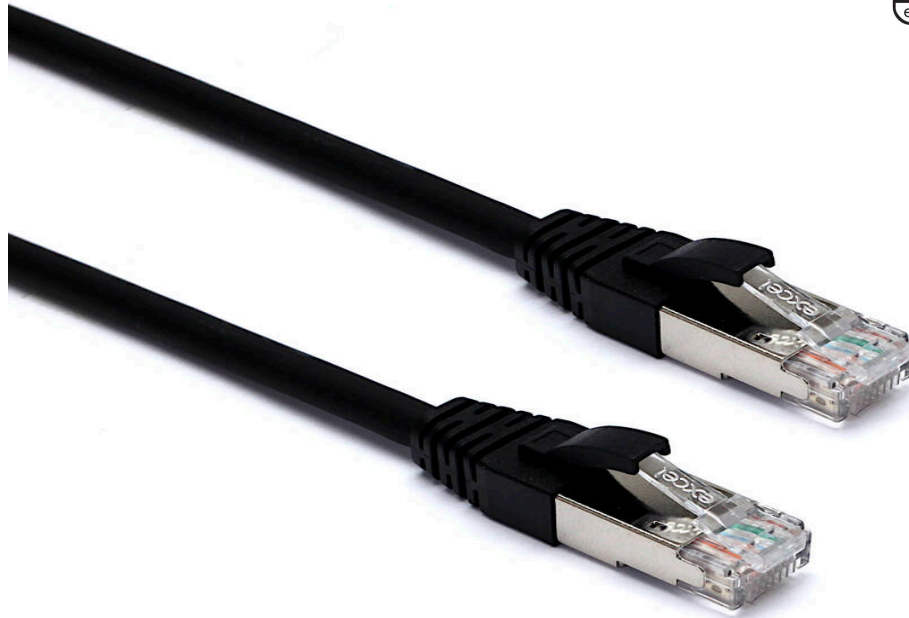

Excel Cat6A Patch Lead F/FTP Shielded LSOH Blade Booted 2 m Black

excel
without compromise.

Part Code: 100-245

sales@excel-networking.com
excel-networking.com

CIBSE TM65 Embodied Carbon: 0.475 kg CO2e

Main Features

- / Specified to 500 MHz
- / Individual foil screen over each pair
- / LSOH outer sheath 6.2 mm Dia
- / Suitable for 10 Gigabit 10GBase-T, PoE++ applications
- / Blade style moulded strain relief boot with clip protector
- / CIBSE TM65 Embodied Carbon: 0.475 kg CO2e

Each Excel Category 6A patch lead consists of 4 twisted pairs of 26AWG stranded copper wires, an aluminium/polyester foil tape provides an individual screen for each pair. These pairs are then cabled together, with different lay lengths to ensure optimum performance. Staggered pin RJ45 Screened plugs, terminate the cable, and each lead is fitted with colour coded slimline moulded boots, suitable for use in high density router or switch blades.