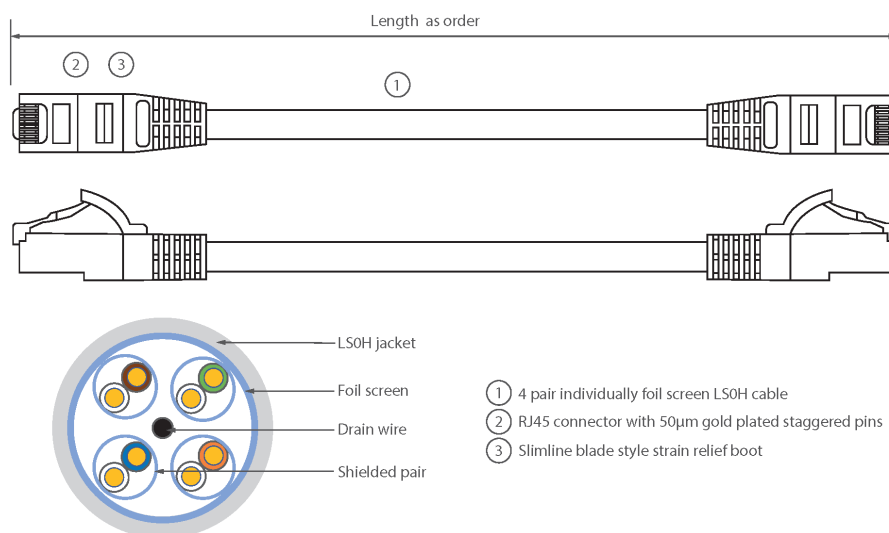

Blade style moulded strain relief boot with clip protector

LSOH outer sheath 6.2 mm Dia

CIBSE TM65 Embodied Carbon: 0.475 kg CO2e

Product Overview

Excel Category 6A (Augmented Category 6) patch leads take the performance capabilities of copper infrastructure to new levels. Designed to the current ISO and EIA/TIA standards for Class Ea augmented Category 6A performance these products are intended to deliver reliable, high network performance including support of emerging applications such as 10GBase-T, 10 Gigabit Ethernet.

Each Excel Category 6A patch lead consists of 4 twisted pairs of 26AWG stranded copper wires, an aluminium/polyester foil tape provides an individual screen for each pair. These pairs are then cabled together, with different lay lengths to ensure optimum performance. Staggered pin RJ45 Screened plugs, terminate the cable, and each lead is fitted with colour coded slimline moulded boots, suitable for use in high density router or switch blades.

Product Specifications

Feature	Values
Cable type	F/FTP
Category	6A (IEC)
Length	2 m
Type of connector connection 1	RJ45 8(8)
Type of connector connection 2	RJ45 8(8)
Outer sheath colour	Black

Excel Cat6A Patch Lead F/FTP Shielded LSOH Blade Booted 2 m Black

Item Code: 100-245

excel
without compromise.

Strain relief boot	Moulded-on
Lockable	no
Strain relief boot colour	Black
Flame retardant version	yes
Cable construction	1x4
AWG-size	26
Pin assignment	1:1

Product drawing