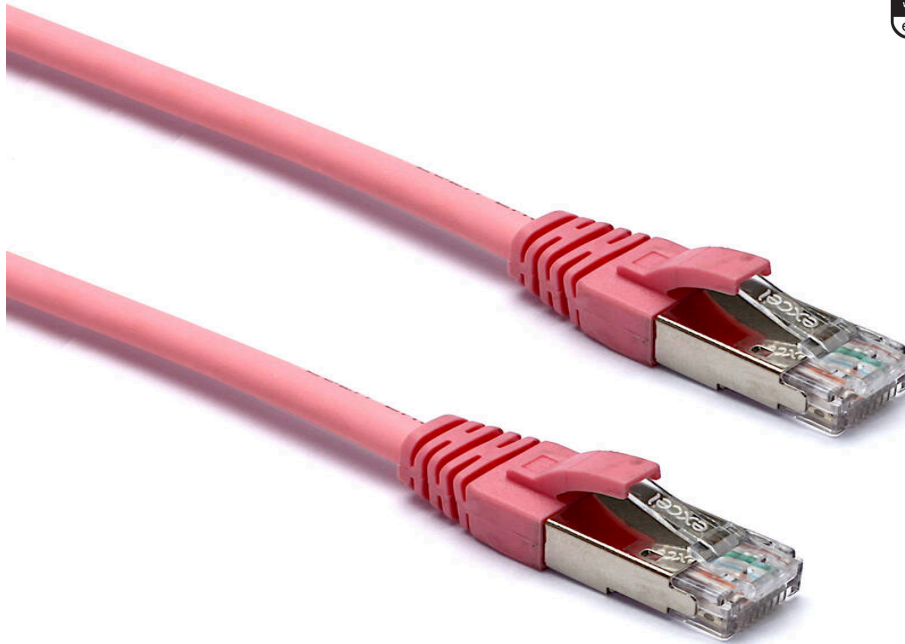

# Excel Cat6A Patch Lead F/FTP Shielded LSOH Blade Booted 2 m Pink

excel  
without compromise.

Part Code: 100-246

sales@excel-networking.com  
excel-networking.com

CIBSE TM65 Embodied Carbon: 0.475 kg CO2e

## Main Features

- / Specified to 500 MHz
- / Individual foil screen over each pair
- / LSOH outer sheath 6.2 mm Dia
- / Suitable for 10 Gigabit 10GBase-T, PoE++ applications
- / Blade style moulded strain relief boot with clip protector
- / CIBSE TM65 Embodied Carbon: 0.475 kg CO2e

Each Excel Category 6A patch lead consists of 4 twisted pairs of 26AWG stranded copper wires, an aluminium/polyester foil tape provides an individual screen for each pair. These pairs are then cabled together, with different lay lengths to ensure optimum performance. Staggered pin RJ45 Screened plugs, terminate the cable, and each lead is fitted with colour coded slimline moulded boots, suitable for use in high density router or switch blades.