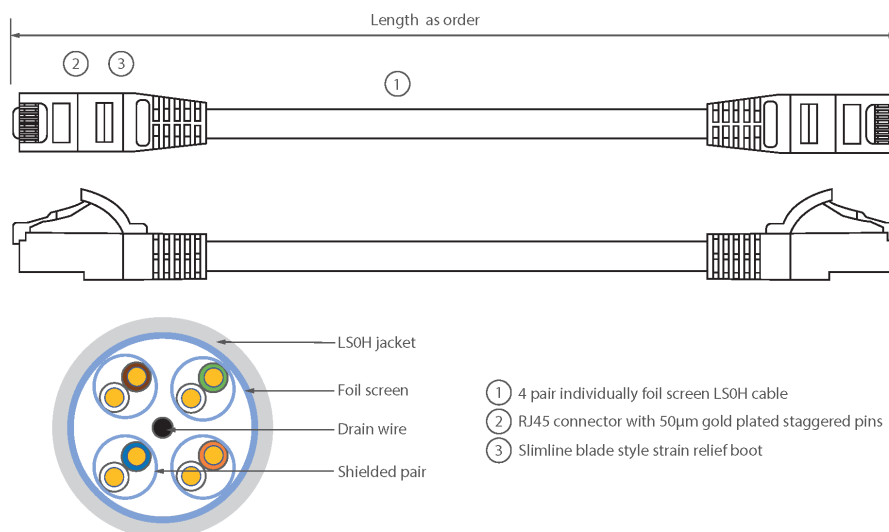

Excel Cat6A Patch Lead F/FTP Shielded LSOH Blade Booted 2 m Pink

Item Code: 100-246

excel
without compromise.

Strain relief boot colour	Pink
Flame retardant version	yes
Cable construction	1x4
AWG-size	26
Pin assignment	1:1

Product drawing

Standards

Applicable standard	Detail
ISO/IEC 11801-1:2017	Information technology - Generic cabling for customer premises: Part 1 General Requirements
EN 50173-1:2018	Information technology. Generic cabling systems - General requirements
ANSI/TIA 568-2.D	Balanced Twisted-Pair Telecommunications Cabling and Components Standards
IEC 61156-5:2009+AMD1:2012 CSV	Multicore and symmetrical pair/quad cables for digital communications - Part 5: Symmetrical pair/quad cables with transmission characteristics up to 1 000 MHz - Horizontal floor wiring - Sectional specification
IEC 60332-1-2:2004	Tests on electric and optical fibre cables under fire conditions. Test for vertical flame propagation for a single