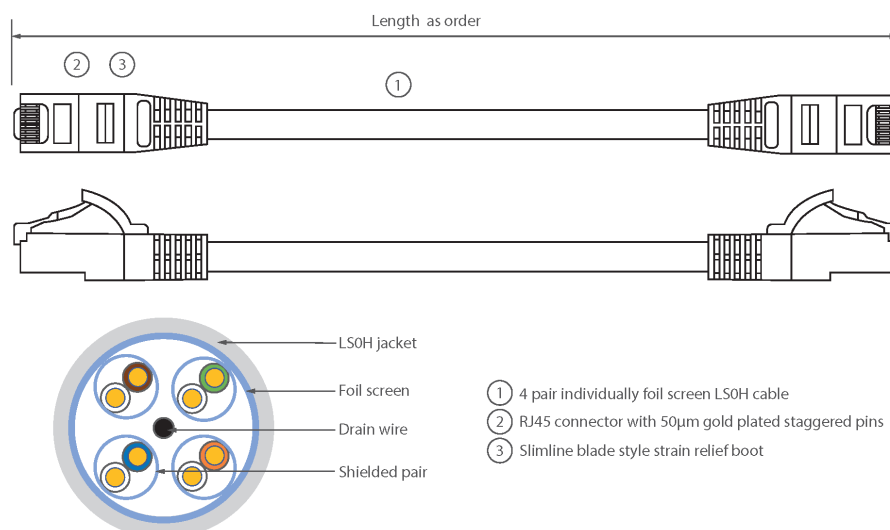

Each Excel Category 6A patch lead consists of 4 twisted pairs of 26AWG stranded copper wires, an aluminium/polyester foil tape provides an individual screen for each pair. These pairs are then cabled together, with different lay lengths to ensure optimum performance. Staggered pin RJ45 Screened plugs, terminate the cable, and each lead is fitted with colour coded slimline moulded boots, suitable for use in high density router or switch blades.

Product Specifications

Feature	Values
Cable type	F/FTP
Category	6A (IEC)
Length	2 m
Type of connector connection 1	RJ45 8(8)
Type of connector connection 2	RJ45 8(8)
Outer sheath colour	Pink

Excel Cat6A Patch Lead F/FTP Shielded LSOH Blade Booted 2 m Pink

Item Code: 100-246

excel
without compromise.

Strain relief boot	Moulded-on
Lockable	no
Strain relief boot colour	Pink
Flame retardant version	yes
Cable construction	1x4
AWG-size	26
Pin assignment	1:1

Product drawing