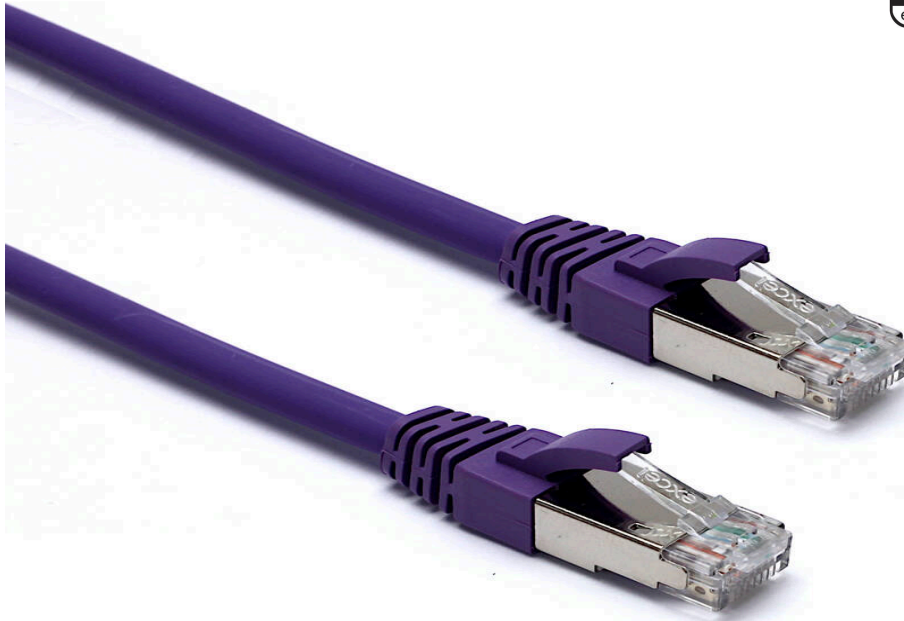

Excel Cat6A Patch Lead F/FTP Shielded LSOH Blade Booted 2 m Violet

excel
without compromise.

Part Code: 100-248

sales@excel-networking.com
excel-networking.com

CIBSE TM65 Embodied Carbon: 0.475 kg CO2e

Main Features

- / Specified to 500 MHz
- / Individual foil screen over each pair
- / LSOH outer sheath 6.2 mm Dia
- / Suitable for 10 Gigabit 10GBase-T, PoE++ applications
- / Blade style moulded strain relief boot with clip protector
- / CIBSE TM65 Embodied Carbon: 0.475 kg CO2e

Each Excel Category 6A patch lead consists of 4 twisted pairs of 26AWG stranded copper wires, an aluminium/polyester foil tape provides an individual screen for each pair. These pairs are then cabled together, with different lay lengths to ensure optimum performance. Staggered pin RJ45 Screened plugs, terminate the cable, and each lead is fitted with colour coded slimline moulded boots, suitable for use in high density router or switch blades.

Excel Cat6A Patch Lead F/FTP Shielded LSOH Blade Booted 2 m Violet

Part Code: 100-248

sales@excel-networking.com
excel-networking.com

Product Specifications

Feature	Values
Cable type	F/FTP
Category	6A (IEC)
Length	2 m
Type of connector connection 1	RJ45 8(8)
Type of connector connection 2	RJ45 8(8)
Outer sheath colour	Violet
Strain relief boot	Moulded-on
Lockable	no
Strain relief boot colour	Violet
Flame retardant version	yes
Cable construction	1x4
AWG-size	26
Pin assignment	1:1