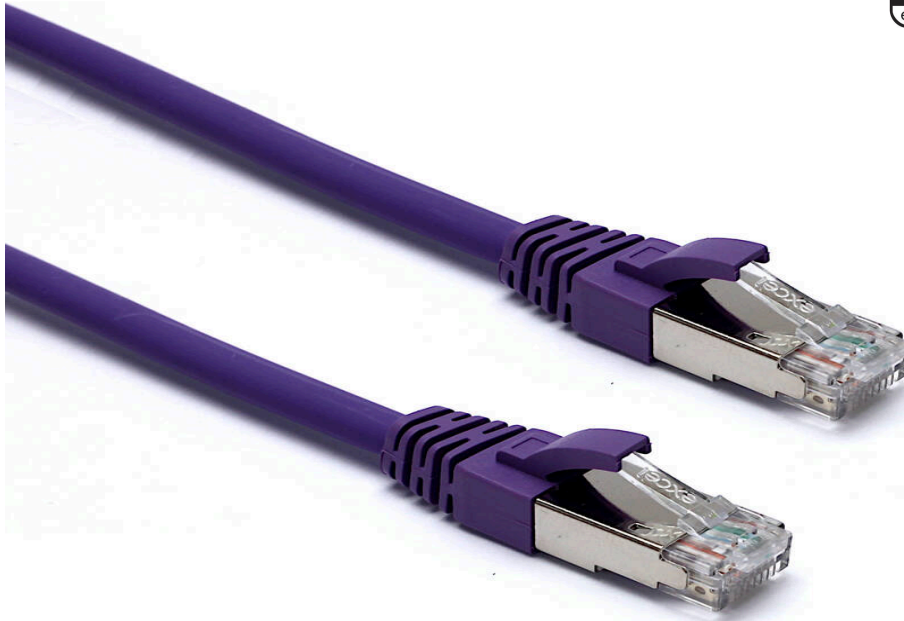

# Excel Cat6A Patch Lead F/FTP Shielded LSOH Blade Booted 2 m Violet

excel  
without compromise.

Part Code: 100-248

sales@excel-networking.com  
excel-networking.com

CIBSE TM65 Embodied Carbon: 0.475 kg CO2e

## Main Features

- / Specified to 500 MHz
- / Individual foil screen over each pair
- / LSOH outer sheath 6.2 mm Dia
- / Suitable for 10 Gigabit 10GBase-T, PoE++ applications
- / Blade style moulded strain relief boot with clip protector
- / CIBSE TM65 Embodied Carbon: 0.475 kg CO2e

Each Excel Category 6A patch lead consists of 4 twisted pairs of 26AWG stranded copper wires, an aluminium/polyester foil tape provides an individual screen for each pair. These pairs are then cabled together, with different lay lengths to ensure optimum performance. Staggered pin RJ45 Screened plugs, terminate the cable, and each lead is fitted with colour coded slimline moulded boots, suitable for use in high density router or switch blades.