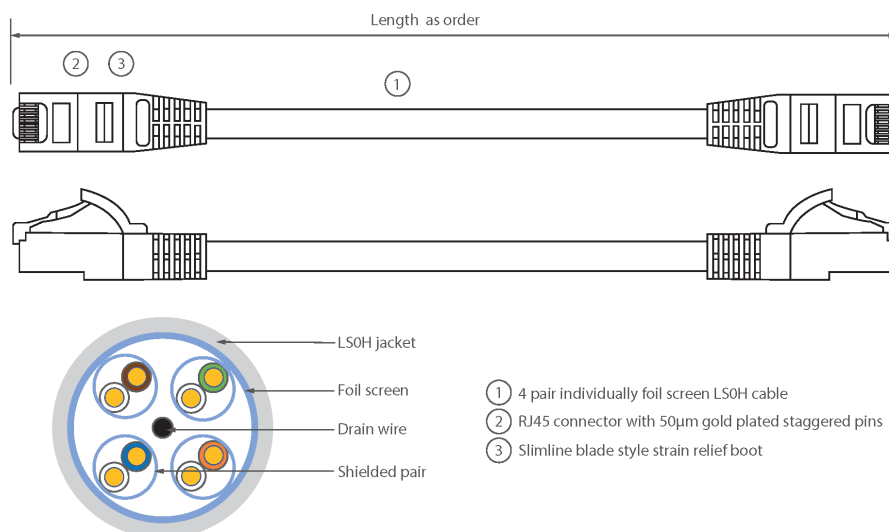

Excel Cat6A Patch Lead F/FTP Shielded LSOH Blade Booted 3 m White

Item Code: 100-250

excel
without compromise.

Strain relief boot colour	White
Flame retardant version	yes
Cable construction	1x4
AWG-size	26
Pin assignment	1:1

Product drawing

Standards

Applicable standard	Detail
ISO/IEC 11801-1:2017	Information technology - Generic cabling for customer premises: Part 1 General Requirements
EN 50173-1:2018	Information technology. Generic cabling systems - General requirements
ANSI/TIA 568-2.D	Balanced Twisted-Pair Telecommunications Cabling and Components Standards
IEC 61156-5:2009+AMD1:2012 CSV	Multicore and symmetrical pair/quad cables for digital communications - Part 5: Symmetrical pair/quad cables with transmission characteristics up to 1 000 MHz - Horizontal floor wiring - Sectional specification
IEC 60332-1-2:2004	Tests on electric and optical fibre cables under fire conditions. Test for vertical flame propagation for a single