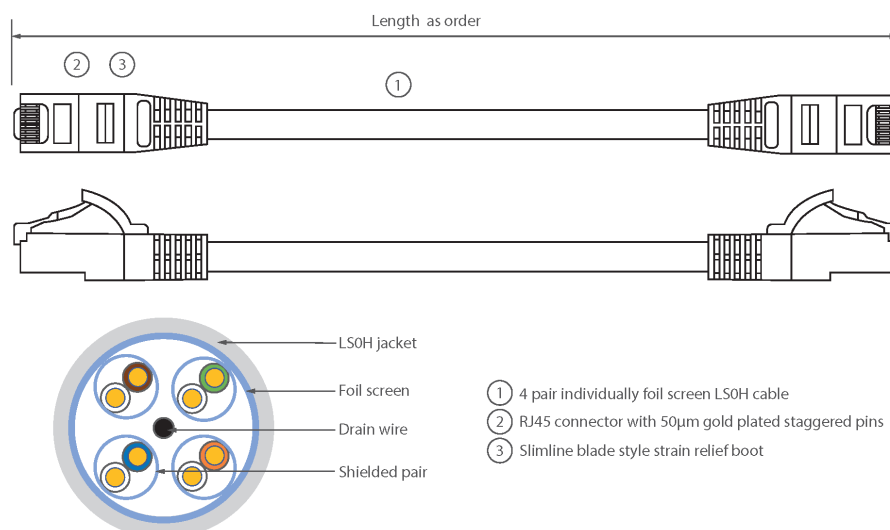

Each Excel Category 6A patch lead consists of 4 twisted pairs of 26AWG stranded copper wires, an aluminium/polyester foil tape provides an individual screen for each pair. These pairs are then cabled together, with different lay lengths to ensure optimum performance. Staggered pin RJ45 Screened plugs, terminate the cable, and each lead is fitted with colour coded slimline moulded boots, suitable for use in high density router or switch blades.

## Product Specifications

Feature	Values
Cable type	F/FTP
Category	6A (IEC)
Length	3 m
Type of connector connection 1	RJ45 8(8)
Type of connector connection 2	RJ45 8(8)
Outer sheath colour	White

# Excel Cat6A Patch Lead F/FTP Shielded LSOH Blade Booted 3 m White

Item Code: 100-250

Strain relief boot	Moulded-on
Lockable	no
Strain relief boot colour	White
Flame retardant version	yes
Cable construction	1x4
AWG-size	26
Pin assignment	1:1

## Product drawing