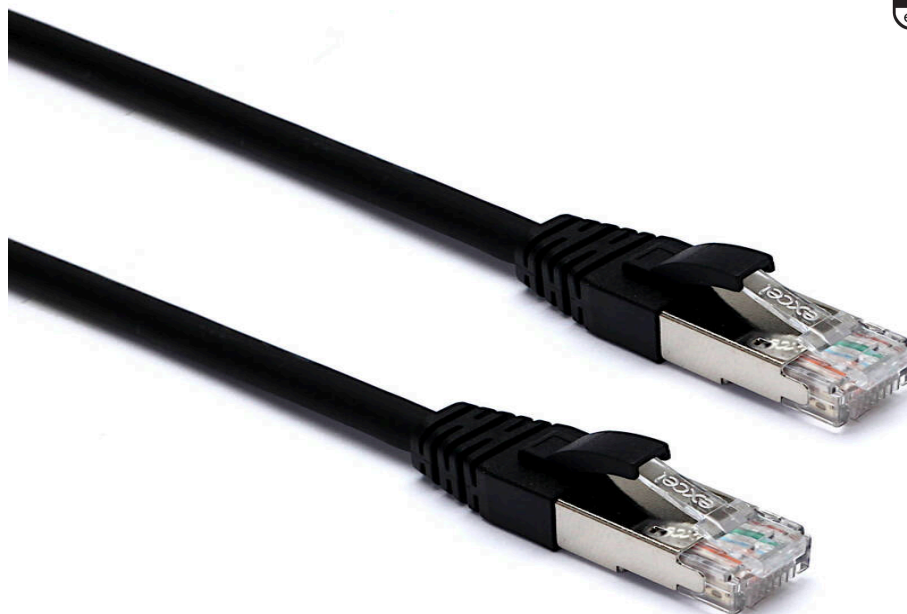

Excel Cat6A Patch Lead F/FTP Shielded LSOH Blade Booted 3 m Black

excel
without compromise.

Part Code: 100-251

sales@excel-networking.com
excel-networking.com

CIBSE TM65 Embodied Carbon: 0.678 kg CO2e

Main Features

- / Specified to 500 MHz
- / Individual foil screen over each pair
- / LSOH outer sheath 6.2 mm Dia
- / Suitable for 10 Gigabit 10GBase-T, PoE++ applications
- / Blade style moulded strain relief boot with clip protector
- / CIBSE TM65 Embodied Carbon: 0.678 kg CO2e

Product Overview

Excel Category 6A (Augmented Category 6) patch leads take the performance capabilities of copper infrastructure to new levels. Designed to the current ISO and EIA/TIA standards for Class Ea augmented Category 6A performance these products are intended to deliver reliable, high network performance including support of emerging applications such as 10GBase-T, 10 Gigabit Ethernet.

Each Excel Category 6A patch lead consists of 4 twisted pairs of 26AWG stranded copper wires, an aluminium/polyester foil tape provides an individual screen for each pair. These pairs are then cabled together, with different lay lengths to ensure optimum performance. Staggered pin RJ45 Screened plugs, terminate the cable, and each lead is fitted with colour coded slimline moulded boots, suitable for use in high density router or switch blades.