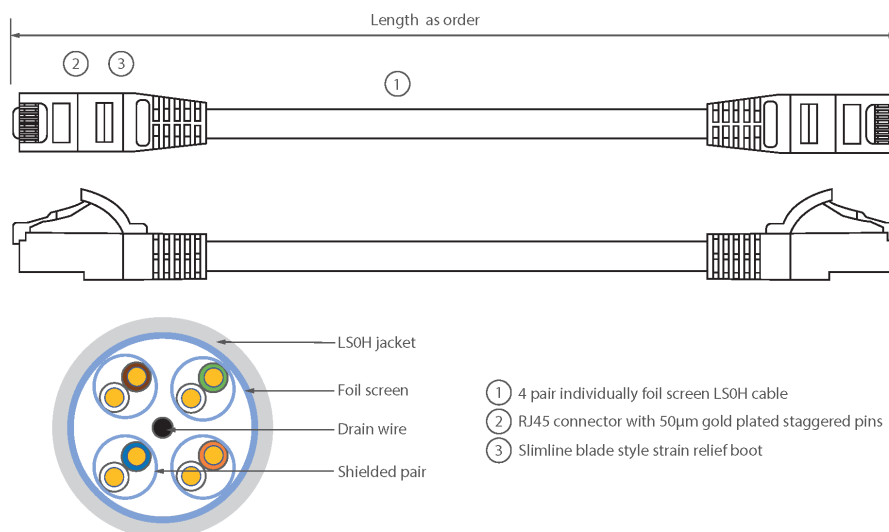

Excel Cat6A Patch Lead F/FTP Shielded LSOH Blade Booted 3 m Black

Item Code: 100-251

excel
without compromise.

Strain relief boot colour	Black
Flame retardant version	yes
Cable construction	1x4
AWG-size	26
Pin assignment	1:1

Product drawing

Standards

Applicable standard	Detail
ISO/IEC 11801-1:2017	Information technology - Generic cabling for customer premises: Part 1 General Requirements
EN 50173-1:2018	Information technology. Generic cabling systems - General requirements
ANSI/TIA 568-2.D	Balanced Twisted-Pair Telecommunications Cabling and Components Standards
IEC 61156-5:2009+AMD1:2012 CSV	Multicore and symmetrical pair/quad cables for digital communications - Part 5: Symmetrical pair/quad cables with transmission characteristics up to 1 000 MHz - Horizontal floor wiring - Sectional specification
IEC 60332-1-2:2004	Tests on electric and optical fibre cables under fire conditions. Test for vertical flame propagation for a single