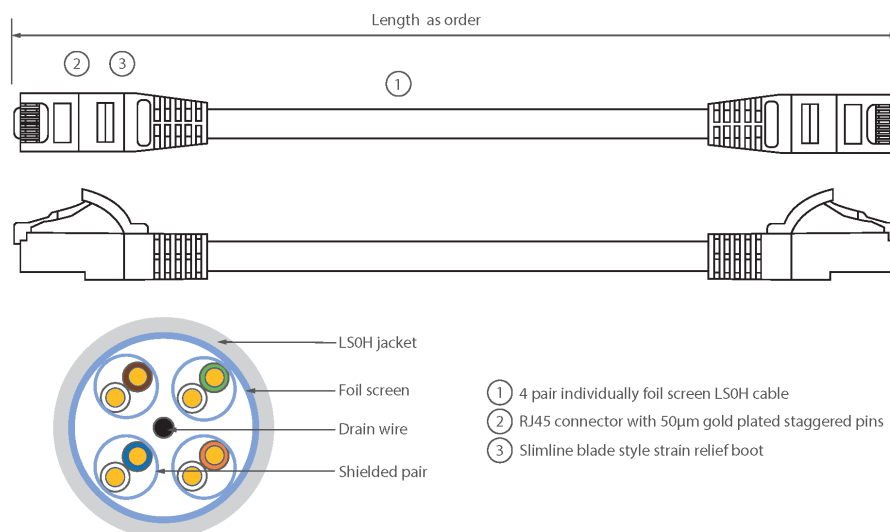

Excel Cat6A Patch Lead F/FTP Shielded LSOH Blade Booted 3 m Black

Item Code: 100-251

excel
without compromise.

Strain relief boot colour	Black
Flame retardant version	yes
Cable construction	1x4
AWG-size	26
Pin assignment	1:1

Product drawing

Standards

Applicable standard	Detail
ISO/IEC 11801-1:2017	Information technology - Generic cabling for customer premises: Part 1 General Requirements
EN 50173-1:2018	Information technology. Generic cabling systems - General requirements
ANSI/TIA 568-2.D	Balanced Twisted-Pair Telecommunications Cabling and Components Standards
IEC 61156-5:2009+AMD1:2012 CSV	Multicore and symmetrical pair/quad cables for digital communications - Part 5: Symmetrical pair/quad cables with transmission characteristics up to 1 000 MHz - Horizontal floor wiring - Sectional specification
IEC 60332-1-2:2004	Tests on electric and optical fibre cables under fire conditions. Test for vertical flame propagation for a single