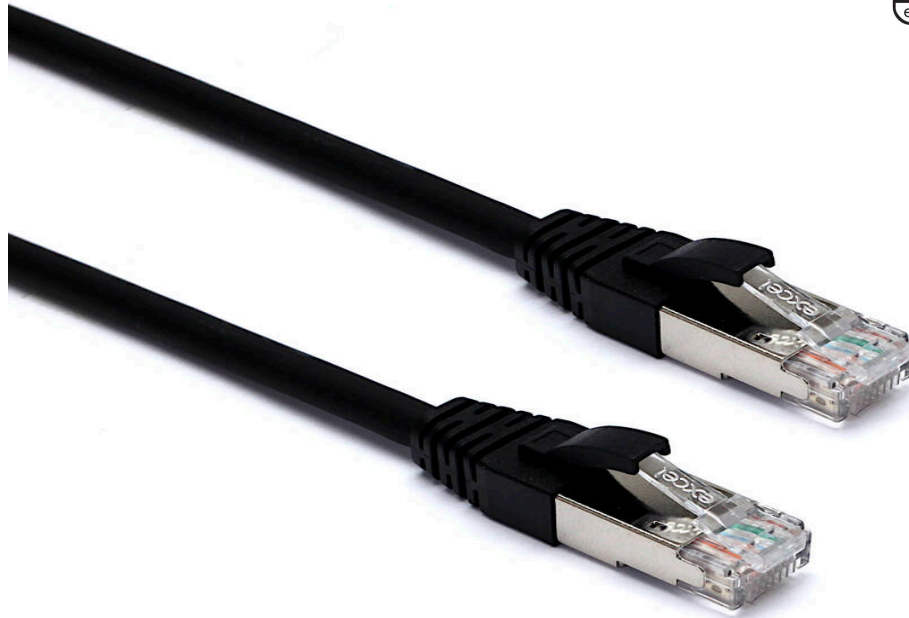

Excel Cat6A Patch Lead F/FTP Shielded LSOH Blade Booted 3 m Black

excel
without compromise.

Part Code: 100-251

sales@excel-networking.com
excel-networking.com

CIBSE TM65 Embodied Carbon: 0.678 kg CO2e

Main Features

- / Specified to 500 MHz
- / Individual foil screen over each pair
- / LSOH outer sheath 6.2 mm Dia
- / Suitable for 10 Gigabit 10GBase-T, PoE++ applications
- / Blade style moulded strain relief boot with clip protector
- / CIBSE TM65 Embodied Carbon: 0.678 kg CO2e

Each Excel Category 6A patch lead consists of 4 twisted pairs of 26AWG stranded copper wires, an aluminium/polyester foil tape provides an individual screen for each pair. These pairs are then cabled together, with different lay lengths to ensure optimum performance. Staggered pin RJ45 Screened plugs, terminate the cable, and each lead is fitted with colour coded slimline moulded boots, suitable for use in high density router or switch blades.