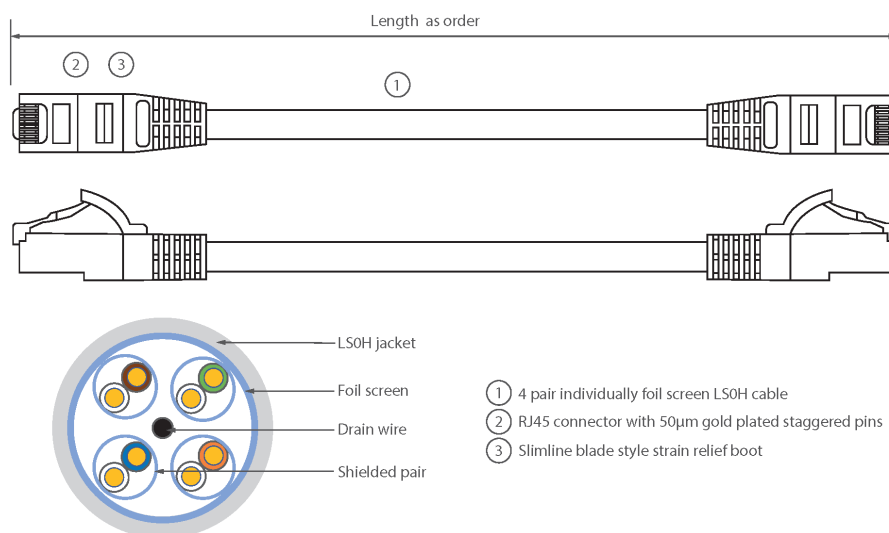

Blade style moulded strain relief boot with clip protector

LSOH outer sheath 6.2 mm Dia

CIBSE TM65 Embodied Carbon: 0.678 kg CO2e

Product Overview

Excel Category 6A (Augmented Category 6) patch leads take the performance capabilities of copper infrastructure to new levels. Designed to the current ISO and EIA/TIA standards for Class Ea augmented Category 6A performance these products are intended to deliver reliable, high network performance including support of emerging applications such as 10GBase-T, 10 Gigabit Ethernet.

Each Excel Category 6A patch lead consists of 4 twisted pairs of 26AWG stranded copper wires, an aluminium/polyester foil tape provides an individual screen for each pair. These pairs are then cabled together, with different lay lengths to ensure optimum performance. Staggered pin RJ45 Screened plugs, terminate the cable, and each lead is fitted with colour coded slimline moulded boots, suitable for use in high density router or switch blades.

Product Specifications

Feature	Values
Cable type	F/FTP
Category	6A (IEC)
Length	3 m
Type of connector connection 1	RJ45 8(8)
Type of connector connection 2	RJ45 8(8)
Outer sheath colour	Black

Excel Cat6A Patch Lead F/FTP Shielded LSOH Blade Booted 3 m Black

Item Code: 100-251

excel
without compromise.

Strain relief boot	Moulded-on
Lockable	no
Strain relief boot colour	Black
Flame retardant version	yes
Cable construction	1x4
AWG-size	26
Pin assignment	1:1

Product drawing