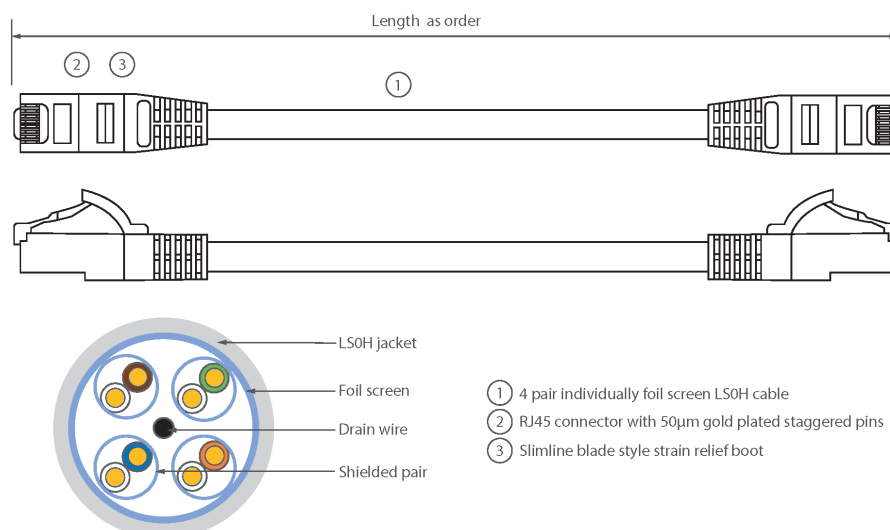

Each Excel Category 6A patch lead consists of 4 twisted pairs of 26AWG stranded copper wires, an aluminium/polyester foil tape provides an individual screen for each pair. These pairs are then cabled together, with different lay lengths to ensure optimum performance. Staggered pin RJ45 Screened plugs, terminate the cable, and each lead is fitted with colour coded slimline moulded boots, suitable for use in high density router or switch blades.

Product Specifications

Feature	Values
Cable type	F/FTP
Category	6A (IEC)
Length	3 m
Type of connector connection 1	RJ45 8(8)
Type of connector connection 2	RJ45 8(8)
Outer sheath colour	Pink

Excel Cat6A Patch Lead F/FTP Shielded LSOH Blade Booted 3 m Pink

Item Code: 100-252

excel
without compromise.

Strain relief boot	Moulded-on
Lockable	no
Strain relief boot colour	Pink
Flame retardant version	yes
Cable construction	1x4
AWG-size	26
Pin assignment	1:1

Product drawing