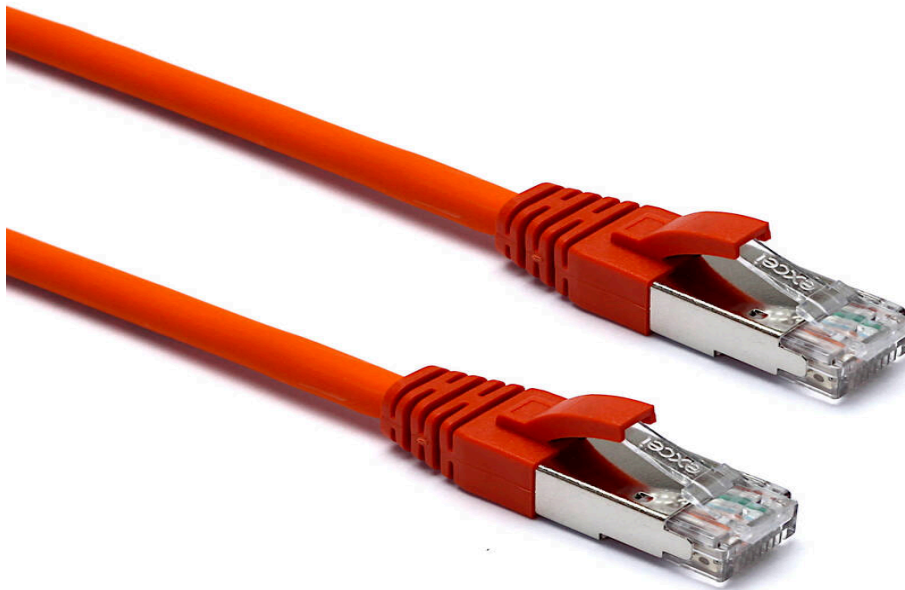

# Excel Cat6A Patch Lead F/FTP Shielded LSOH Blade Booted 3 m Orange

excel  
without compromise.

Part Code: 100-253

sales@excel-networking.com  
excel-networking.com

CIBSE TM65 Embodied Carbon: 0.678 kg CO2e

## Main Features

- / Specified to 500 MHz
- / Individual foil screen over each pair
- / LSOH outer sheath 6.2 mm Dia
- / Suitable for 10 Gigabit 10GBase-T, PoE++ applications
- / Blade style moulded strain relief boot with clip protector
- / CIBSE TM65 Embodied Carbon: 0.678 kg CO2e

Each Excel Category 6A patch lead consists of 4 twisted pairs of 26AWG stranded copper wires, an aluminium/polyester foil tape provides an individual screen for each pair. These pairs are then cabled together, with different lay lengths to ensure optimum performance. Staggered pin RJ45 Screened plugs, terminate the cable, and each lead is fitted with colour coded slimline moulded boots, suitable for use in high density router or switch blades.