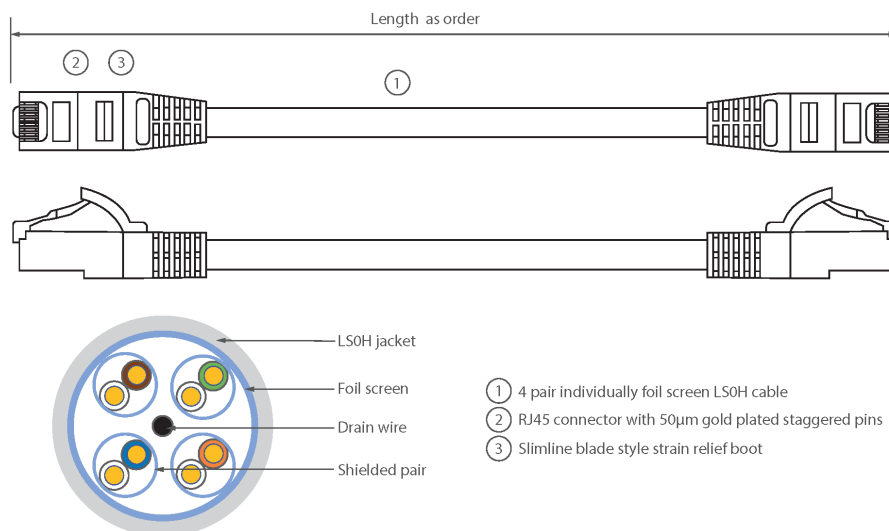

Each Excel Category 6A patch lead consists of 4 twisted pairs of 26AWG stranded copper wires, an aluminium/polyester foil tape provides an individual screen for each pair. These pairs are then cabled together, with different lay lengths to ensure optimum performance. Staggered pin RJ45 Screened plugs, terminate the cable, and each lead is fitted with colour coded slimline moulded boots, suitable for use in high density router or switch blades.

Product Specifications

Feature	Values
Cable type	F/FTP
Category	6A (IEC)
Length	3 m
Type of connector connection 1	RJ45 8(8)
Type of connector connection 2	RJ45 8(8)
Outer sheath colour	Orange

Excel Cat6A Patch Lead F/FTP Shielded LSOH Blade Booted 3 m Orange

Item Code: 100-253

Strain relief boot	Moulded-on
Lockable	no
Strain relief boot colour	Orange
Flame retardant version	yes
Cable construction	1x4
AWG-size	26
Pin assignment	1:1

Product drawing

Standards

Applicable standard	Detail
ISO/IEC 11801-1:2017	Information technology - Generic cabling for customer premises: Part 1 General Requirements
EN 50173-1:2018	Information technology. Generic cabling systems - General requirements
ANSI/TIA 568-2.D	Balanced Twisted-Pair Telecommunications Cabling and Components Standards
IEC 61156-5:2009+AMD1:2012 CSV	Multicore and symmetrical pair/quad cables for digital communications - Part 5: Symmetrical pair/quad cables with transmission characteristics up to 1 000 MHz - Horizontal floor wiring - Sectional specification