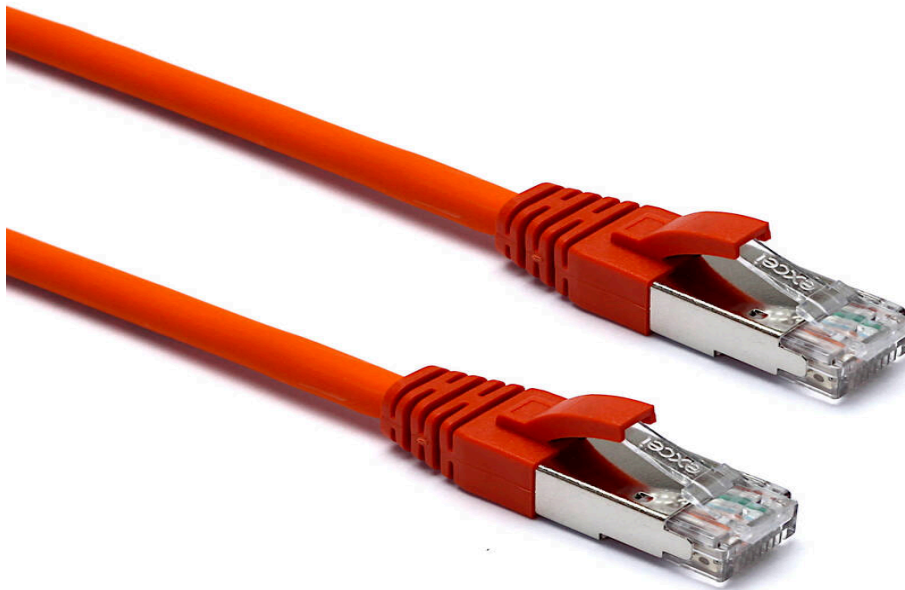

Excel Cat6A Patch Lead F/FTP Shielded LSOH Blade Booted 3 m Orange

excel
without compromise.

Part Code: 100-253

sales@excel-networking.com
excel-networking.com

CIBSE TM65 Embodied Carbon: 0.678 kg CO2e

Main Features

- / Specified to 500 MHz
- / Individual foil screen over each pair
- / LSOH outer sheath 6.2 mm Dia
- / Suitable for 10 Gigabit 10GBase-T, PoE++ applications
- / Blade style moulded strain relief boot with clip protector
- / CIBSE TM65 Embodied Carbon: 0.678 kg CO2e

Each Excel Category 6A patch lead consists of 4 twisted pairs of 26AWG stranded copper wires, an aluminium/polyester foil tape provides an individual screen for each pair. These pairs are then cabled together, with different lay lengths to ensure optimum performance. Staggered pin RJ45 Screened plugs, terminate the cable, and each lead is fitted with colour coded slimline moulded boots, suitable for use in high density router or switch blades.

Excel Cat6A Patch Lead F/FTP Shielded LSOH Blade Booted 3 m Orange

Part Code: 100-253

sales@excel-networking.com
excel-networking.com

Product Specifications

| Feature | Values |
|--------------------------------|-------------------|
| Cable type | F/FTP |
| Category | 6A (IEC) |
| Length | 3 m |
| Type of connector connection 1 | RJ45 8(8) |
| Type of connector connection 2 | RJ45 8(8) |
| Outer sheath colour | Orange |
| Strain relief boot | Moulded-on |
| Lockable | no |
| Strain relief boot colour | Orange |
| Flame retardant version | yes |
| Cable construction | 1x4 |
| AWG-size | 26 |
| Pin assignment | 1:1 |