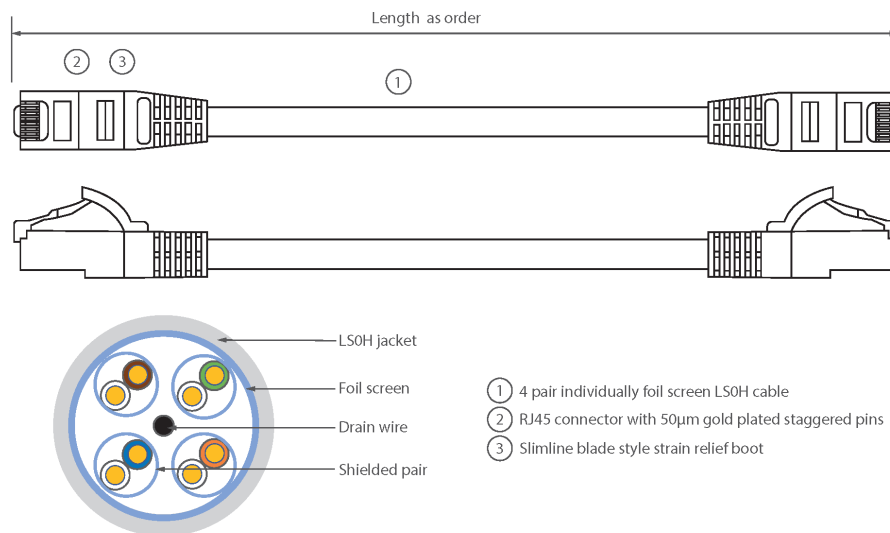

Each Excel Category 6A patch lead consists of 4 twisted pairs of 26AWG stranded copper wires, an aluminium/polyester foil tape provides an individual screen for each pair. These pairs are then cabled together, with different lay lengths to ensure optimum performance. Staggered pin RJ45 Screened plugs, terminate the cable, and each lead is fitted with colour coded slimline moulded boots, suitable for use in high density router or switch blades.

## Product Specifications

Feature	Values
Cable type	F/FTP
Category	6A (IEC)
Length	3 m
Type of connector connection 1	RJ45 8(8)
Type of connector connection 2	RJ45 8(8)
Outer sheath colour	Orange
Strain relief boot	Moulded-on
Lockable	no

# Excel Cat6A Patch Lead F/FTP Shielded LSOH Blade Booted 3 m Orange

Item Code: 100-253

Strain relief boot colour	Orange
Flame retardant version	yes
Cable construction	1x4
AWG-size	26
Pin assignment	1:1

## Product drawing