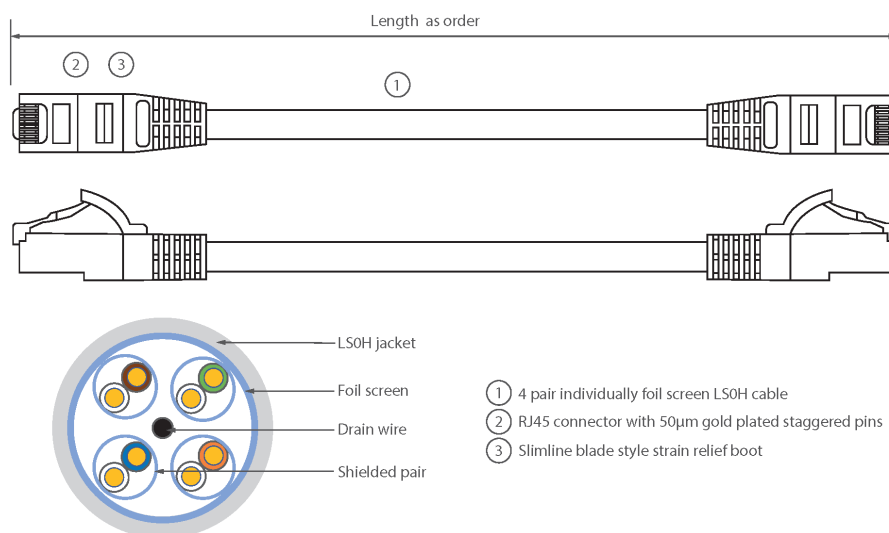

Each Excel Category 6A patch lead consists of 4 twisted pairs of 26AWG stranded copper wires, an aluminium/polyester foil tape provides an individual screen for each pair. These pairs are then cabled together, with different lay lengths to ensure optimum performance. Staggered pin RJ45 Screened plugs, terminate the cable, and each lead is fitted with colour coded slimline moulded boots, suitable for use in high density router or switch blades.

## Product Specifications

Feature	Values
Cable type	F/FTP
Category	6A (IEC)
Length	3 m
Type of connector connection 1	RJ45 8(8)
Type of connector connection 2	RJ45 8(8)
Outer sheath colour	Violet

# Excel Cat6A Patch Lead F/FTP Shielded LSOH Blade Booted 3 m Violet

Item Code: 100-254

Strain relief boot	Moulded-on
Lockable	no
Strain relief boot colour	Violet
Flame retardant version	yes
Cable construction	1x4
AWG-size	26
Pin assignment	1:1

## Product drawing