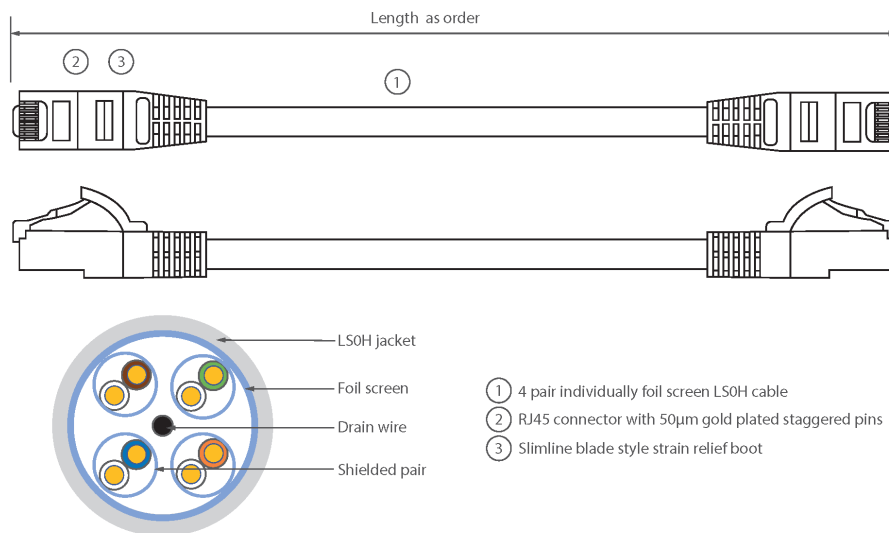

✕ Blade style moulded strain relief boot with clip protector

✕ LSOH outer sheath

✕ CIBSE TM65 Embodied Carbon: 0.678 kg CO2e

Product Overview

Excel Category 6A (Augmented Category 6) patch leads take the performance capabilities of copper infrastructure to new levels. Designed to the current ISO and EIA/TIA standards for Class Ea augmented Category 6A performance these products are intended to deliver reliable, high network performance including support of emerging applications such as 10GBase-T, 10 Gigabit Ethernet.

Each Excel Category 6A patch lead consists of 4 twisted pairs of 26AWG stranded copper wires, an aluminium/polyester foil tape provides an individual screen for each pair. These pairs are then cabled together, with different lay lengths to ensure optimum performance. Staggered pin RJ45 Screened plugs, terminate the cable, and each lead is fitted with colour coded slimline moulded boots, suitable for use in high density router or switch blades.

Product Specifications

Feature	Values
Cable type	F/FTP
Category	6A (IEC)
Length	3 m
Type of connector connection 1	RJ45 8(8)
Type of connector connection 2	RJ45 8(8)
Outer sheath colour	Violet
Strain relief boot	Moulded-on
Lockable	no

Excel Cat6A Patch Lead F/FTP Shielded LSOH Blade Booted 3 m Violet

Item Code: 100-254

Strain relief boot colour	Violet
Flame retardant version	yes
Cable construction	1x4
AWG-size	26
Pin assignment	1:1

Product drawing