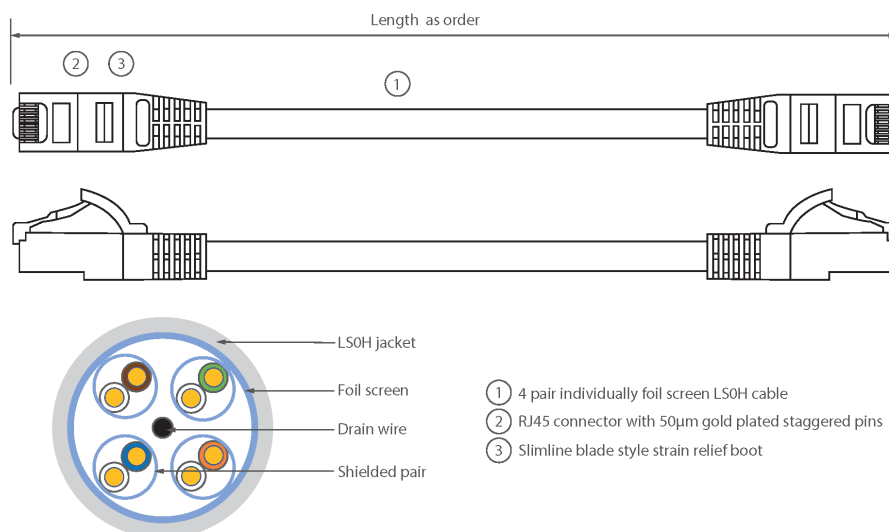

Excel Cat6A Patch Lead F/FTP Shielded LSOH Blade Booted 5 m White

Item Code: 100-256

excel
without compromise.

Strain relief boot colour	White
Flame retardant version	yes
Cable construction	1x4
AWG-size	26
Pin assignment	1:1

Product drawing

Standards

Applicable standard	Detail
ISO/IEC 11801-1:2017	Information technology - Generic cabling for customer premises: Part 1 General Requirements
EN 50173-1:2018	Information technology. Generic cabling systems - General requirements
ANSI/TIA 568-2.D	Balanced Twisted-Pair Telecommunications Cabling and Components Standards
IEC 61156-5:2009+AMD1:2012 CSV	Multicore and symmetrical pair/quad cables for digital communications - Part 5: Symmetrical pair/quad cables with transmission characteristics up to 1 000 MHz - Horizontal floor wiring - Sectional specification
IEC 60332-1-2:2004	Tests on electric and optical fibre cables under fire conditions. Test for vertical flame propagation for a single