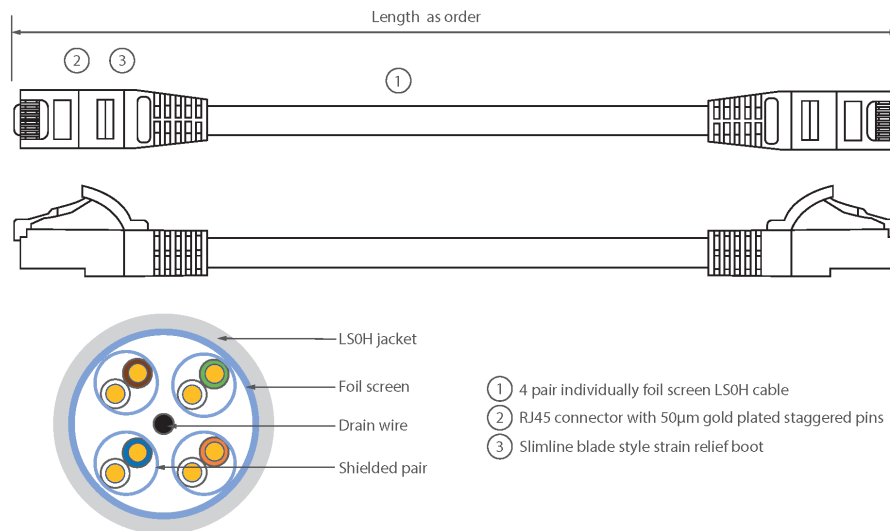

Each Excel Category 6A patch lead consists of 4 twisted pairs of 26AWG stranded copper wires, an aluminium/polyester foil tape provides an individual screen for each pair. These pairs are then cabled together, with different lay lengths to ensure optimum performance. Staggered pin RJ45 Screened plugs, terminate the cable, and each lead is fitted with colour coded slimline moulded boots, suitable for use in high density router or switch blades.

## Product Specifications

Feature	Values
Cable type	F/FTP
Category	6A (IEC)
Length	5 m
Type of connector connection 1	RJ45 8(8)
Type of connector connection 2	RJ45 8(8)
Outer sheath colour	Black

# Excel Cat6A Patch Lead F/FTP Shielded LSOH Blade Booted 5 m Black

Item Code: 100-257

Strain relief boot	Moulded-on
Lockable	no
Strain relief boot colour	Black
Flame retardant version	yes
Cable construction	1x4
AWG-size	26
Pin assignment	1:1

## Product drawing