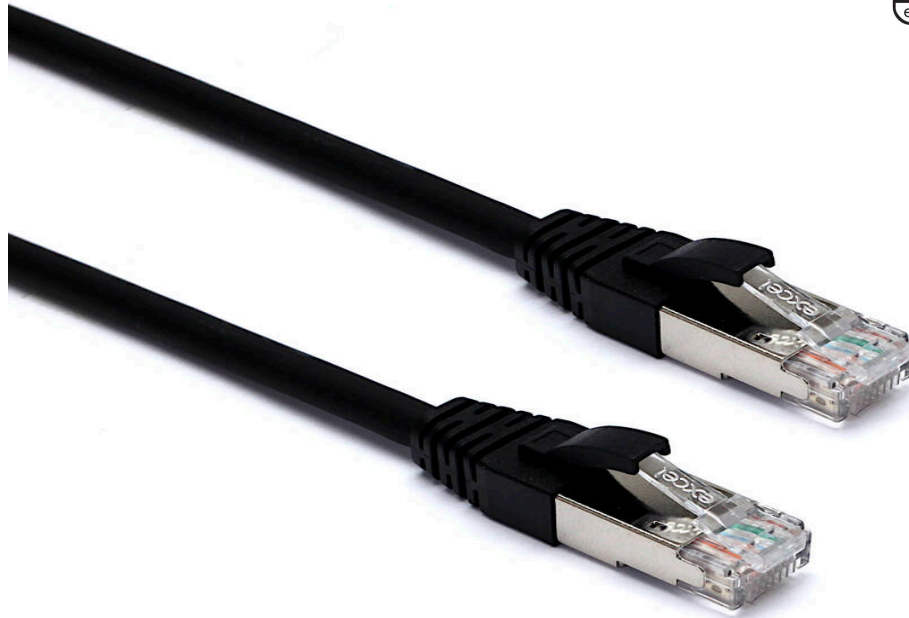

Excel Cat6A Patch Lead F/FTP Shielded LSOH Blade Booted 5 m Black

excel
without compromise.

Part Code: 100-257

sales@excel-networking.com
excel-networking.com

CIBSE TM65 Embodied Carbon: 1.083 kg CO2e

Main Features

- / Specified to 500 MHz
- / Individual foil screen over each pair
- / LSOH outer sheath 6.2 mm Dia
- / Suitable for 10 Gigabit 10GBase-T, PoE++ applications
- / Blade style moulded strain relief boot with clip protector
- / CIBSE TM65 Embodied Carbon: 1.083 kg CO2e

Each Excel Category 6A patch lead consists of 4 twisted pairs of 26AWG stranded copper wires, an aluminium/polyester foil tape provides an individual screen for each pair. These pairs are then cabled together, with different lay lengths to ensure optimum performance. Staggered pin RJ45 Screened plugs, terminate the cable, and each lead is fitted with colour coded slimline moulded boots, suitable for use in high density router or switch blades.