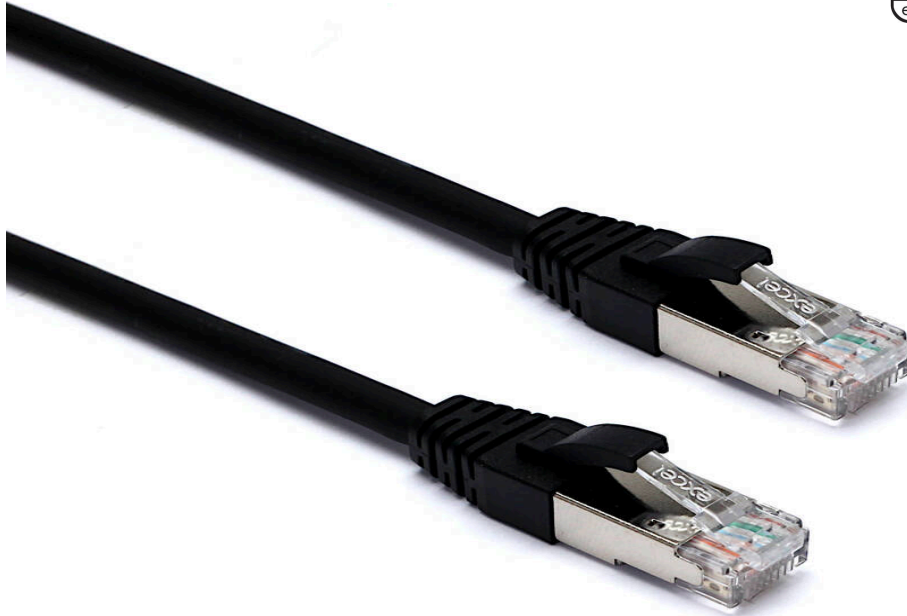

Excel Cat6A Patch Lead F/FTP Shielded LSOH Blade Booted 5 m Black

excel
without compromise.

Part Code: 100-257

sales@excel-networking.com
excel-networking.com

CIBSE TM65 Embodied Carbon: 1.083 kg CO2e

Main Features

- / Specified to 500 MHz
- / Individual foil screen over each pair
- / LSOH outer sheath 6.2 mm Dia
- / Suitable for 10 Gigabit 10GBase-T, PoE++ applications
- / Blade style moulded strain relief boot with clip protector
- / CIBSE TM65 Embodied Carbon: 1.083 kg CO2e

Each Excel Category 6A patch lead consists of 4 twisted pairs of 26AWG stranded copper wires, an aluminium/polyester foil tape provides an individual screen for each pair. These pairs are then cabled together, with different lay lengths to ensure optimum performance. Staggered pin RJ45 Screened plugs, terminate the cable, and each lead is fitted with colour coded slimline moulded boots, suitable for use in high density router or switch blades.