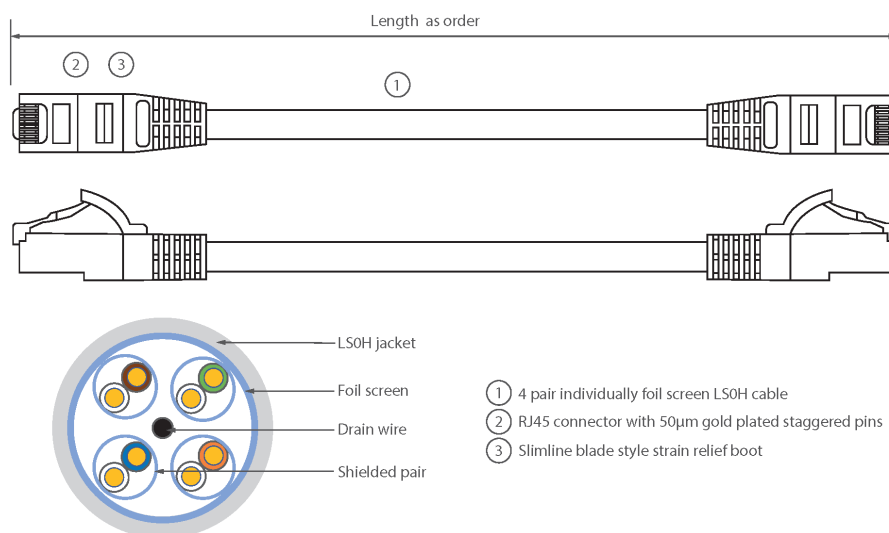

Blade style moulded strain relief boot with clip protector

LSOH outer sheath 6.2 mm Dia

CIBSE TM65 Embodied Carbon: 1.083 kg CO2e

Product Overview

Excel Category 6A (Augmented Category 6) patch leads take the performance capabilities of copper infrastructure to new levels. Designed to the current ISO and EIA/TIA standards for Class Ea augmented Category 6A performance these products are intended to deliver reliable, high network performance including support of emerging applications such as 10GBase-T, 10 Gigabit Ethernet.

Each Excel Category 6A patch lead consists of 4 twisted pairs of 26AWG stranded copper wires, an aluminium/polyester foil tape provides an individual screen for each pair. These pairs are then cabled together, with different lay lengths to ensure optimum performance. Staggered pin RJ45 Screened plugs, terminate the cable, and each lead is fitted with colour coded slimline moulded boots, suitable for use in high density router or switch blades.

Product Specifications

Feature	Values
Cable type	F/FTP
Category	6A (IEC)
Length	5 m
Type of connector connection 1	RJ45 8(8)
Type of connector connection 2	RJ45 8(8)
Outer sheath colour	Pink

Excel Cat6A Patch Lead F/FTP Shielded LSOH Blade Booted 5 m Pink

Item Code: 100-258

excel
without compromise.

Strain relief boot	Moulded-on
Lockable	no
Strain relief boot colour	Pink
Flame retardant version	yes
Cable construction	1x4
AWG-size	26
Pin assignment	1:1

Product drawing