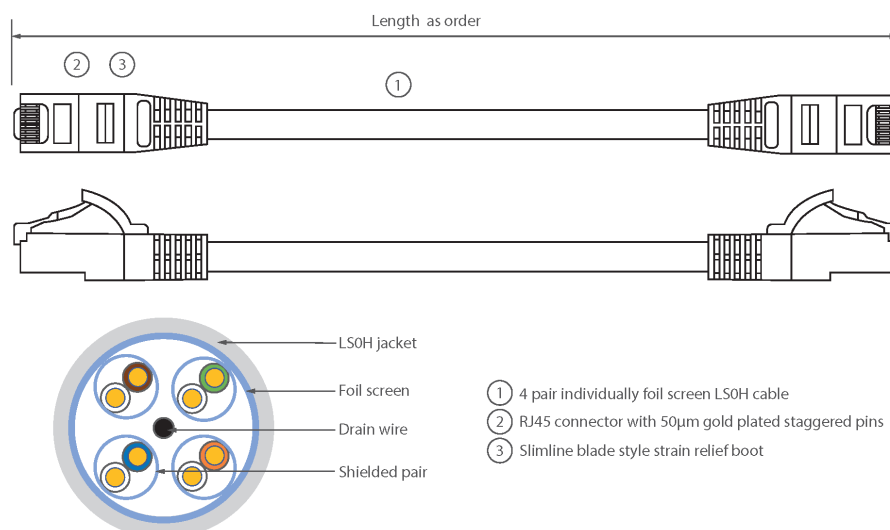

Each Excel Category 6A patch lead consists of 4 twisted pairs of 26AWG stranded copper wires, an aluminium/polyester foil tape provides an individual screen for each pair. These pairs are then cabled together, with different lay lengths to ensure optimum performance. Staggered pin RJ45 Screened plugs, terminate the cable, and each lead is fitted with colour coded slimline moulded boots, suitable for use in high density router or switch blades.

Product Specifications

Feature	Values
Cable type	F/FTP
Category	6A (IEC)
Length	5 m
Type of connector connection 1	RJ45 8(8)
Type of connector connection 2	RJ45 8(8)
Outer sheath colour	Orange

Excel Cat6A Patch Lead F/FTP Shielded LSOH Blade Booted 5 m Orange

Item Code: 100-259

excel
without compromise.

Strain relief boot	Moulded-on
Lockable	no
Strain relief boot colour	Orange
Flame retardant version	yes
Cable construction	1x4
AWG-size	26
Pin assignment	1:1

Product drawing