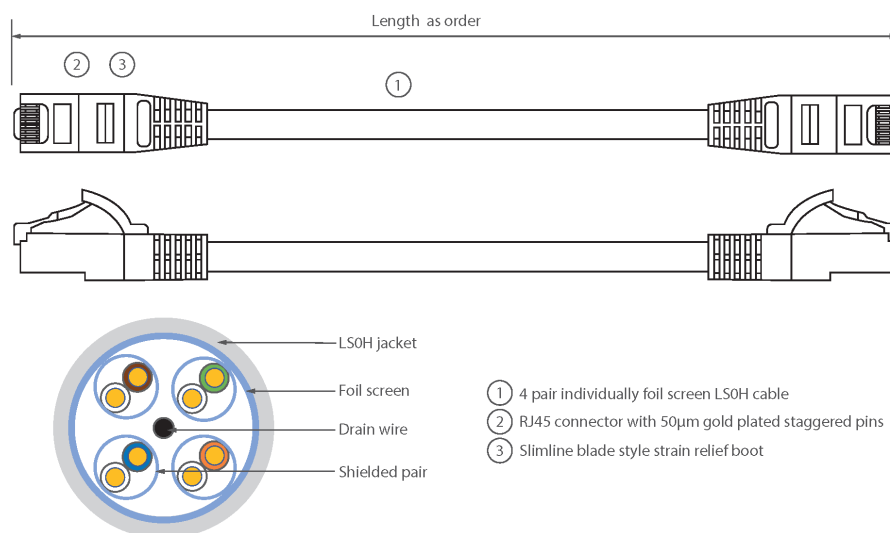

Each Excel Category 6A patch lead consists of 4 twisted pairs of 26AWG stranded copper wires, an aluminium/polyester foil tape provides an individual screen for each pair. These pairs are then cabled together, with different lay lengths to ensure optimum performance. Staggered pin RJ45 Screened plugs, terminate the cable, and each lead is fitted with colour coded slimline moulded boots, suitable for use in high density router or switch blades.

Product Specifications

Feature	Values
Cable type	F/FTP
Category	6A (IEC)
Length	5 m
Type of connector connection 1	RJ45 8(8)
Type of connector connection 2	RJ45 8(8)
Outer sheath colour	Violet

Excel Cat6A Patch Lead F/FTP Shielded LSOH Blade Booted 5 m Violet

Item Code: 100-260

excel
without compromise.

Strain relief boot	Moulded-on
Lockable	no
Strain relief boot colour	Violet
Flame retardant version	yes
Cable construction	1x4
AWG-size	26
Pin assignment	1:1

Product drawing