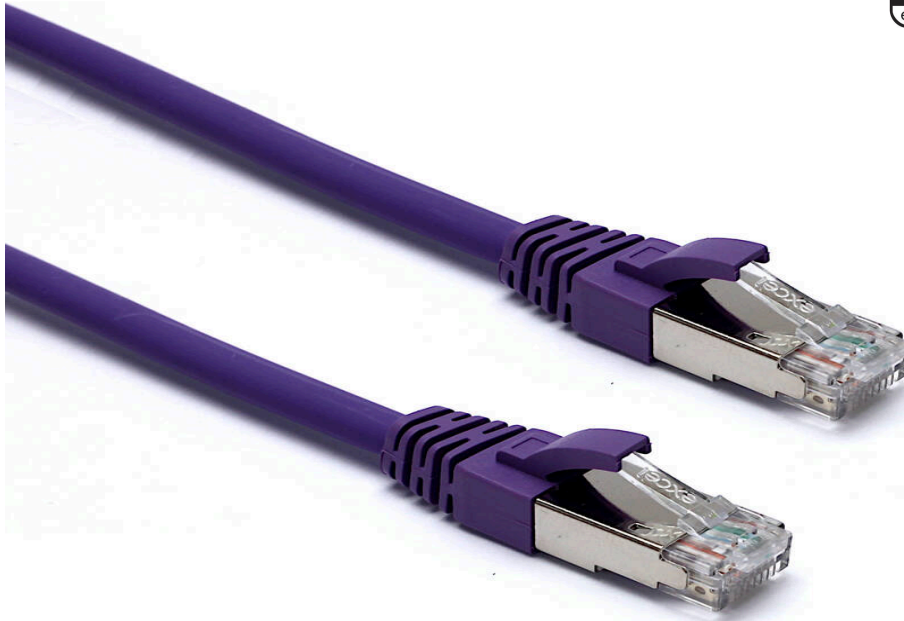

# Excel Cat6A Patch Lead F/FTP Shielded LSOH Blade Booted 5 m Violet

excel  
without compromise.

Part Code: 100-260

sales@excel-networking.com  
excel-networking.com

CIBSE TM65 Embodied Carbon: 1.083 kg CO2e

## Main Features

- / Specified to 500 MHz
- / Individual foil screen over each pair
- / LSOH outer sheath 6.2 mm Dia
- / Suitable for 10 Gigabit 10GBase-T, PoE++ applications
- / Blade style moulded strain relief boot with clip protector
- / CIBSE TM65 Embodied Carbon: 1.083 kg CO2e

Each Excel Category 6A patch lead consists of 4 twisted pairs of 26AWG stranded copper wires, an aluminium/polyester foil tape provides an individual screen for each pair. These pairs are then cabled together, with different lay lengths to ensure optimum performance. Staggered pin RJ45 Screened plugs, terminate the cable, and each lead is fitted with colour coded slimline moulded boots, suitable for use in high density router or switch blades.