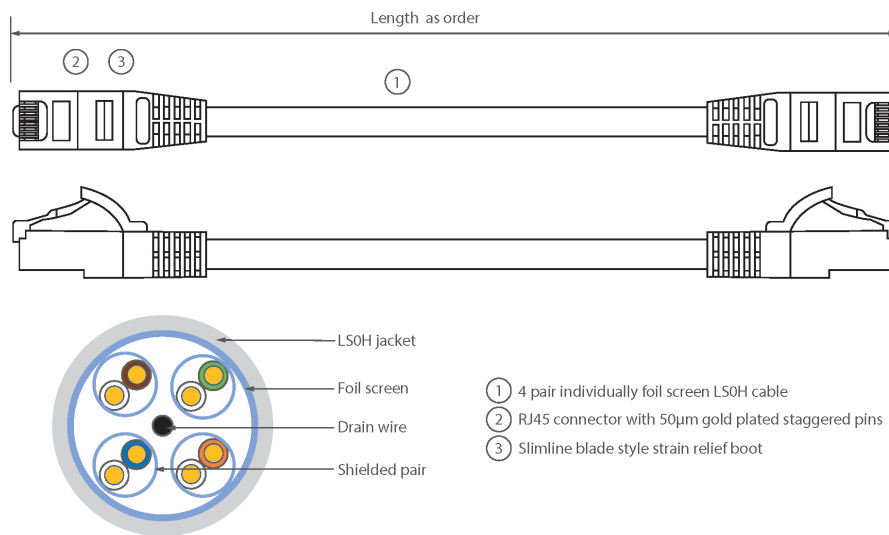

Each Excel Category 6A patch lead consists of 4 twisted pairs of 26AWG stranded copper wires, an aluminium/polyester foil tape provides an individual screen for each pair. These pairs are then cabled together, with different lay lengths to ensure optimum performance. Staggered pin RJ45 Screened plugs, terminate the cable, and each lead is fitted with colour coded slimline moulded boots, suitable for use in high density router or switch blades.

## Product Specifications

Feature	Values
Cable type	F/FTP
Category	6A (IEC)
Length	5 m
Type of connector connection 1	RJ45 8(8)
Type of connector connection 2	RJ45 8(8)
Outer sheath colour	Violet
Strain relief boot	Moulded-on
Lockable	no

# Excel Cat6A Patch Lead F/FTP Shielded LSOH Blade Booted 5 m Violet

Item Code: 100-260

Strain relief boot colour	Violet
Flame retardant version	yes
Cable construction	1x4
AWG-size	26
Pin assignment	1:1

## Product drawing