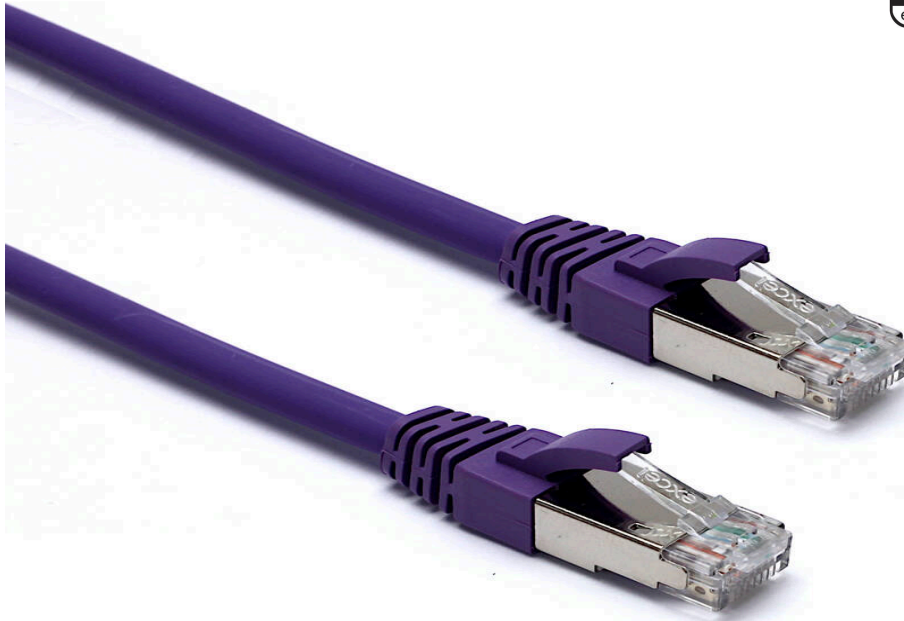

Excel Cat6A Patch Lead F/FTP Shielded LSOH Blade Booted 5 m Violet

excel
without compromise.

Part Code: 100-260

sales@excel-networking.com
excel-networking.com

CIBSE TM65 Embodied Carbon: 1.083 kg CO2e

Main Features

- / Specified to 500 MHz
- / Individual foil screen over each pair
- / LSOH outer sheath 6.2 mm Dia
- / Suitable for 10 Gigabit 10GBase-T, PoE++ applications
- / Blade style moulded strain relief boot with clip protector
- / CIBSE TM65 Embodied Carbon: 1.083 kg CO2e

Each Excel Category 6A patch lead consists of 4 twisted pairs of 26AWG stranded copper wires, an aluminium/polyester foil tape provides an individual screen for each pair. These pairs are then cabled together, with different lay lengths to ensure optimum performance. Staggered pin RJ45 Screened plugs, terminate the cable, and each lead is fitted with colour coded slimline moulded boots, suitable for use in high density router or switch blades.

Excel Cat6A Patch Lead F/FTP Shielded LSOH Blade Booted 5 m Violet

Part Code: 100-260

sales@excel-networking.com
excel-networking.com

Product Specifications

Feature	Values
Cable type	F/FTP
Category	6A (IEC)
Length	5 m
Type of connector connection 1	RJ45 8(8)
Type of connector connection 2	RJ45 8(8)
Outer sheath colour	Violet
Strain relief boot	Moulded-on
Lockable	no
Strain relief boot colour	Violet
Flame retardant version	yes
Cable construction	1x4
AWG-size	26
Pin assignment	1:1