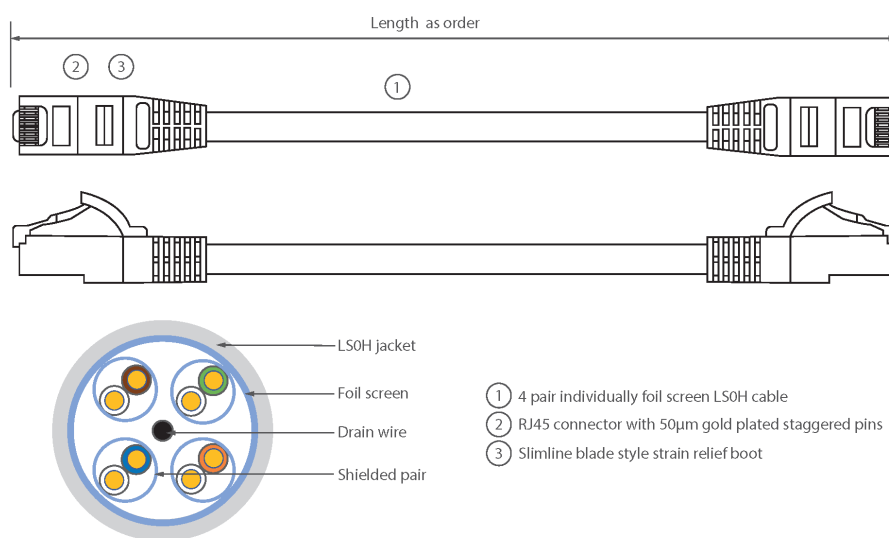

Each Excel Category 6A patch leads consists of 4 twisted pairs of 26AWG stranded copper wires, an aluminium/polyester foil tape provides an individual screen for each pair. These pairs are then cabled together, with different lay lengths to ensure optimum performance. Staggered pin RJ45 Screened plugs, terminate the cable, and each lead is fitted with colour coded slimline moulded boots, suitable for use in high density router or switch blades.

Product Specifications

Feature	Values
Cable type	F/FTP
Category	6A (IEC)
Length	10 m
Type of connector connection 1	RJ45 8(8)
Type of connector connection 2	RJ45 8(8)
Outer sheath colour	Blue
Strain relief boot	Moulded-on
Lockable	no
Strain relief boot colour	Blue

Excel Cat6A Patch Lead F/FTP Shielded LSOH Blade Booted 10 m Blue

Item Code: 100-261

excel
without compromise.

Flame retardant version	yes
Cable construction	1x4
AWG-size	26
Pin assignment	1:1

Product drawing