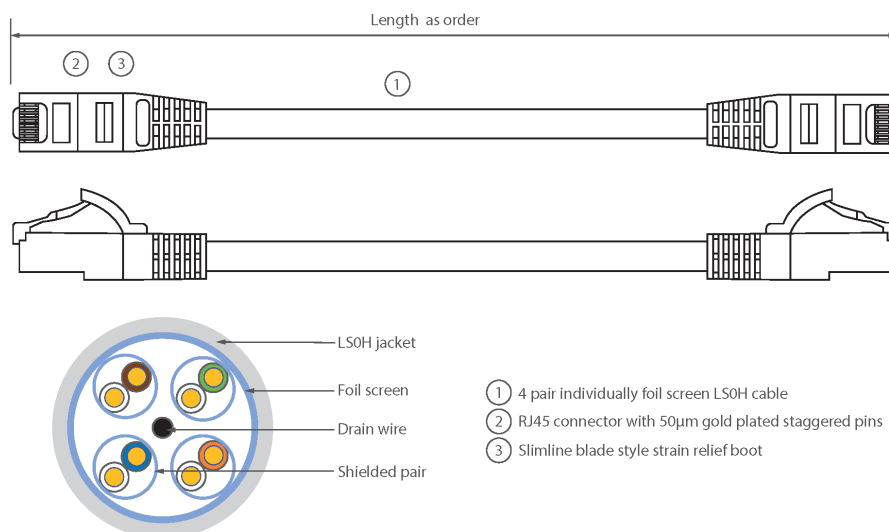

Excel Cat6A Patch Lead F/FTP Shielded LSOH Blade Booted 10 m Red

Item Code: 100-262

excel
without compromise.

Strain relief boot colour	Red
Flame retardant version	yes
Cable construction	1x4
AWG-size	26
Pin assignment	1:1

Product drawing

Standards

Applicable standard	Detail
ISO/IEC 11801-1:2017	Information technology - Generic cabling for customer premises: Part 1 General Requirements
EN 50173-1:2018	Information technology. Generic cabling systems - General requirements
ANSI/TIA 568-2.D	Balanced Twisted-Pair Telecommunications Cabling and Components Standards
IEC 61156-5:2009+AMD1:2012 CSV	Multicore and symmetrical pair/quad cables for digital communications - Part 5: Symmetrical pair/quad cables with transmission characteristics up to 1 000 MHz - Horizontal floor wiring - Sectional specification
IEC 60332-1-2:2004	Tests on electric and optical fibre cables under fire conditions. Test for vertical flame propagation for a single