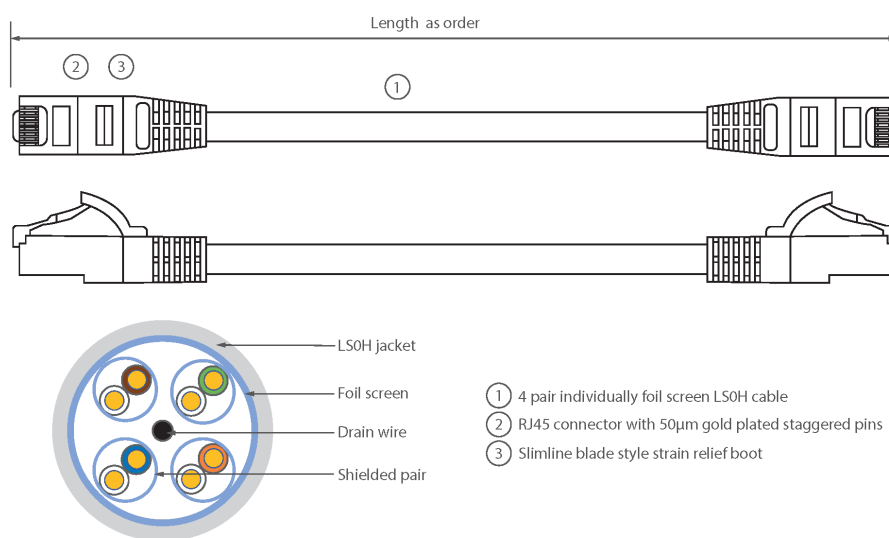

Each Excel Category 6A patch leads consists of 4 twisted pairs of 26AWG stranded copper wires, an aluminium/polyester foil tape provides an individual screen for each pair. These pairs are then cabled together, with different lay lengths to ensure optimum performance. Staggered pin RJ45 Screened plugs, terminate the cable, and each lead is fitted with colour coded slimline moulded boots, suitable for use in high density router or switch blades.

Product Specifications

Feature	Values
Cable type	F/FTP
Category	6A (IEC)
Length	10 m
Type of connector connection 1	RJ45 8(8)
Type of connector connection 2	RJ45 8(8)
Outer sheath colour	Red
Strain relief boot	Moulded-on
Lockable	no
Strain relief boot colour	Red

Excel Cat6A Patch Lead F/FTP Shielded LSOH Blade Booted 10 m Red

Item Code: 100-262

Flame retardant version	yes
Cable construction	1x4
AWG-size	26
Pin assignment	1:1

Product drawing

Standards

Applicable standard	Detail
ISO/IEC 11801-1:2017	Information technology - Generic cabling for customer premises: Part 1 General Requirements
EN 50173-1:2018	Information technology. Generic cabling systems - General requirements
ANSI/TIA 568-2.D	Balanced Twisted-Pair Telecommunications Cabling and Components Standards
IEC 61156-5:2009+AMD1:2012 CSV	Multicore and symmetrical pair/quad cables for digital communications - Part 5: Symmetrical pair/quad cables with transmission characteristics up to 1 000 MHz - Horizontal floor wiring - Sectional specification
IEC 60332-1-2:2004	Tests on electric and optical fibre cables under fire conditions. Test for vertical flame propagation for a single insulated wire or cable. Procedure for 1 kW pre-mixed flame