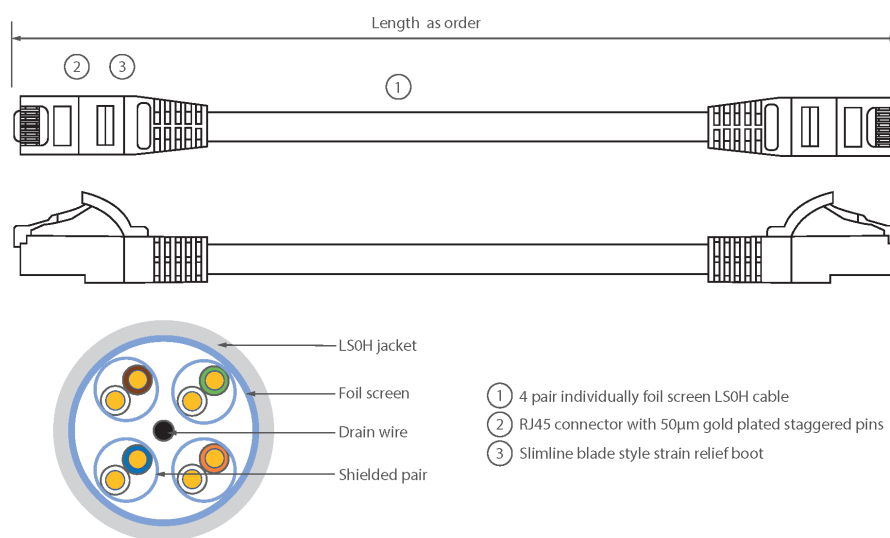

Excel Cat6A Patch Lead F/FTP Shielded LSOH Blade Booted 10 m Red

Item Code: 100-262

excel
without compromise.

Flame retardant version	yes
Cable construction	1x4
AWG-size	26
Pin assignment	1:1

Product drawing

Standards

Applicable standard	Detail
ISO/IEC 11801-1:2017	Information technology - Generic cabling for customer premises: Part 1 General Requirements
EN 50173-1:2018	Information technology. Generic cabling systems - General requirements
ANSI/TIA 568-2.D	Balanced Twisted-Pair Telecommunications Cabling and Components Standards
IEC 61156-5:2009+AMD1:2012 CSV	Multicore and symmetrical pair/quad cables for digital communications - Part 5: Symmetrical pair/quad cables with transmission characteristics up to 1 000 MHz - Horizontal floor wiring - Sectional specification
IEC 60332-1-2:2004	Tests on electric and optical fibre cables under fire conditions. Test for vertical flame propagation for a single insulated wire or cable. Procedure for 1 kW pre-mixed flame