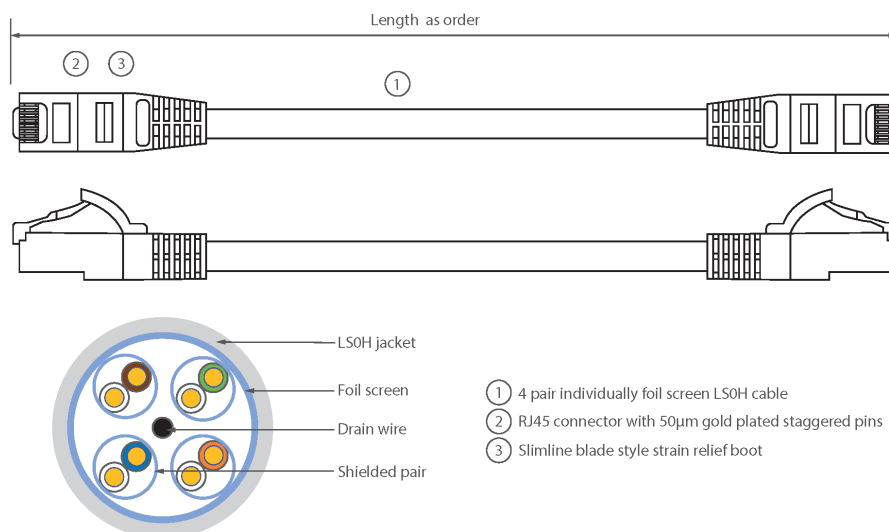

Each Excel Category 6A patch leads consists of 4 twisted pairs of 26AWG stranded copper wires, an aluminium/polyester foil tape provides an individual screen for each pair. These pairs are then cabled together, with different lay lengths to ensure optimum performance. Staggered pin RJ45 Screened plugs, terminate the cable, and each lead is fitted with colour coded slimline moulded boots, suitable for use in high density router or switch blades.

## Product Specifications

Feature	Values
Cable type	F/FTP
Category	6A (IEC)
Length	10 m
Type of connector connection 1	RJ45 8(8)
Type of connector connection 2	RJ45 8(8)
Outer sheath colour	Yellow
Strain relief boot	Moulded-on
Lockable	no

# Excel Cat6A Patch Lead F/FTP Shielded LSOH Blade Booted 10 m Yellow

Item Code: 100-263

**excel**  
without compromise.

Strain relief boot colour	Yellow
Flame retardant version	yes
Cable construction	1x4
AWG-size	26
Pin assignment	1:1

## Product drawing