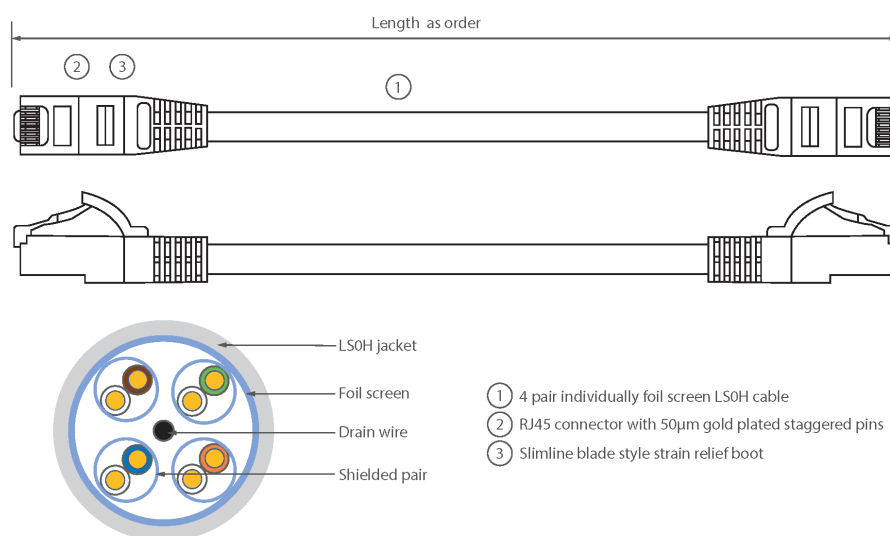

Each Excel Category 6A patch leads consists of 4 twisted pairs of 26AWG stranded copper wires, an aluminium/polyester foil tape provides an individual screen for each pair. These pairs are then cabled together, with different lay lengths to ensure optimum performance. Staggered pin RJ45 Screened plugs, terminate the cable, and each lead is fitted with colour coded slimline moulded boots, suitable for use in high density router or switch blades.

Product Specifications

Feature	Values
Cable type	F/FTP
Category	6A (IEC)
Length	10 m
Type of connector connection 1	RJ45 8(8)
Type of connector connection 2	RJ45 8(8)
Outer sheath colour	Yellow
Strain relief boot	Moulded-on
Lockable	no
Strain relief boot colour	Yellow

Excel Cat6A Patch Lead F/FTP Shielded LSOH Blade Booted 10 m Yellow

Item Code: 100-263

excel
without compromise.

Flame retardant version	yes
Cable construction	1x4
AWG-size	26
Pin assignment	1:1

Product drawing