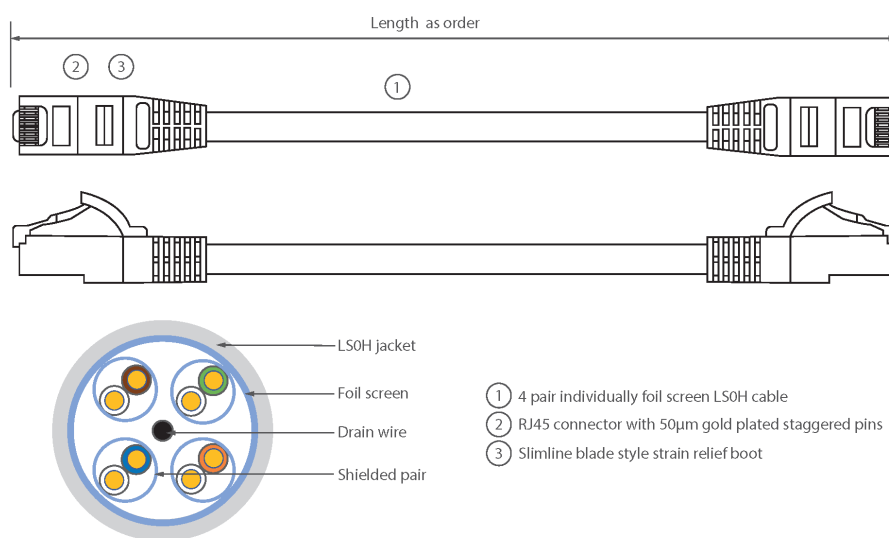

Excel Cat6A Patch Lead F/FTP Shielded LSOH Blade Booted 10 m Green

Item Code: 100-264

Flame retardant version	yes
Cable construction	1x4
AWG-size	26
Pin assignment	1:1

Product drawing

Standards

Applicable standard	Detail
ISO/IEC 11801-1:2017	Information technology - Generic cabling for customer premises: Part 1 General Requirements
EN 50173-1:2018	Information technology. Generic cabling systems - General requirements
ANSI/TIA 568-2.D	Balanced Twisted-Pair Telecommunications Cabling and Components Standards
IEC 61156-5:2009+AMD1:2012 CSV	Multicore and symmetrical pair/quad cables for digital communications - Part 5: Symmetrical pair/quad cables with transmission characteristics up to 1 000 MHz - Horizontal floor wiring - Sectional specification
IEC 60332-1-2:2004	Tests on electric and optical fibre cables under fire conditions. Test for vertical flame propagation for a single insulated wire or cable. Procedure for 1 kW pre-mixed flame