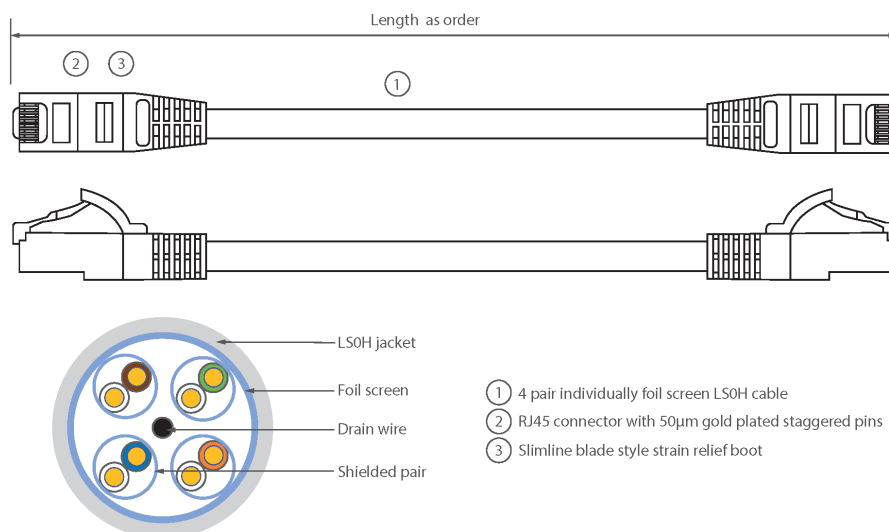

Each Excel Category 6A patch leads consists of 4 twisted pairs of 26AWG stranded copper wires, an aluminium/polyester foil tape provides an individual screen for each pair. These pairs are then cabled together, with different lay lengths to ensure optimum performance. Staggered pin RJ45 Screened plugs, terminate the cable, and each lead is fitted with colour coded slimline moulded boots, suitable for use in high density router or switch blades.

## Product Specifications

Feature	Values
Cable type	F/FTP
Category	6A (IEC)
Length	10 m
Type of connector connection 1	RJ45 8(8)
Type of connector connection 2	RJ45 8(8)
Outer sheath colour	Green
Strain relief boot	Moulded-on
Lockable	no

# Excel Cat6A Patch Lead F/FTP Shielded LSOH Blade Booted 10 m Green

Item Code: 100-264

**excel**  
without compromise.

Strain relief boot colour	Green
Flame retardant version	yes
Cable construction	1x4
AWG-size	26
Pin assignment	1:1

## Product drawing