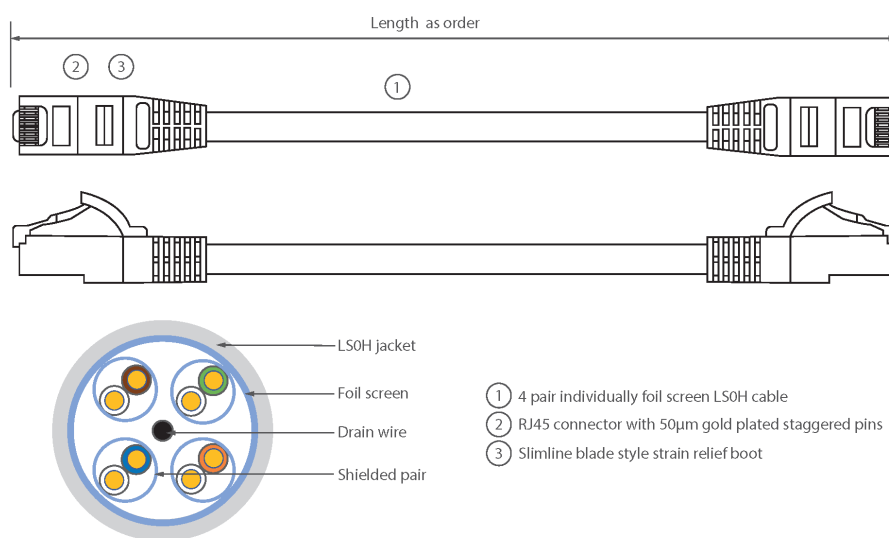

Each Excel Category 6A patch leads consists of 4 twisted pairs of 26AWG stranded copper wires, an aluminium/polyester foil tape provides an individual screen for each pair. These pairs are then cabled together, with different lay lengths to ensure optimum performance. Staggered pin RJ45 Screened plugs, terminate the cable, and each lead is fitted with colour coded slimline moulded boots, suitable for use in high density router or switch blades.

## Product Specifications

Feature	Values
Cable type	F/FTP
Category	6A (IEC)
Length	10 m
Type of connector connection 1	RJ45 8(8)
Type of connector connection 2	RJ45 8(8)
Outer sheath colour	Green
Strain relief boot	Moulded-on
Lockable	no
Strain relief boot colour	Green

## Product drawing