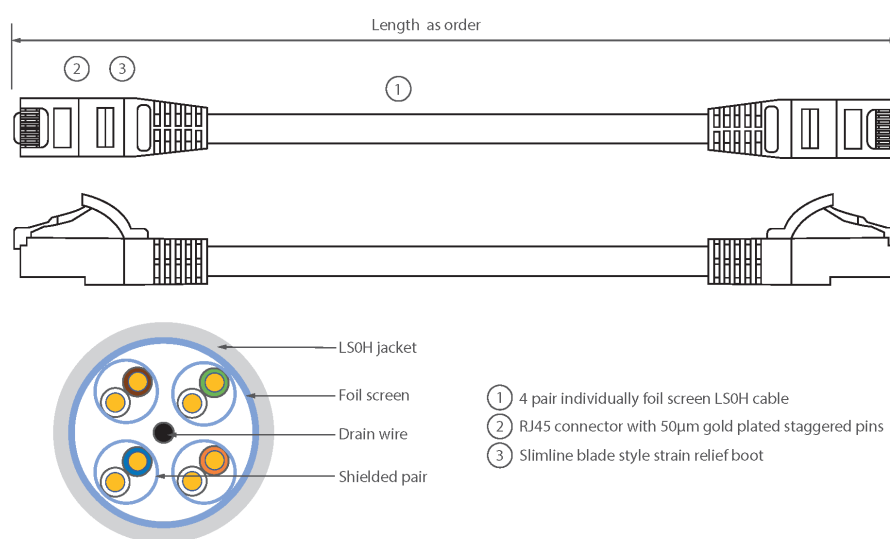

Each Excel Category 6A patch leads consists of 4 twisted pairs of 26AWG stranded copper wires, an aluminium/polyester foil tape provides an individual screen for each pair. These pairs are then cabled together, with different lay lengths to ensure optimum performance. Staggered pin RJ45 Screened plugs, terminate the cable, and each lead is fitted with colour coded slimline moulded boots, suitable for use in high density router or switch blades.

Product Specifications

Feature	Values
Cable type	F/FTP
Category	6A (IEC)
Length	15 m
Type of connector connection 1	RJ45 8(8)
Type of connector connection 2	RJ45 8(8)
Outer sheath colour	Grey
Strain relief boot	Moulded-on
Lockable	no
Strain relief boot colour	Grey
Flame retardant version	yes
Cable construction	1x4

Excel Cat6A Patch Lead F/FTP Shielded LSOH Blade Booted 15 m Grey

Item Code: 100-265

excel
without compromise.

AWG-size	26
Pin assignment	1:1

Product drawing

Standards

Applicable standard	Detail
ISO/IEC 11801-1:2017	Information technology - Generic cabling for customer premises: Part 1 General Requirements
EN 50173-1:2018	Information technology. Generic cabling systems - General requirements
ANSI/TIA 568-2.D	Balanced Twisted-Pair Telecommunications Cabling and Components Standards
IEC 61156-5:2009+AMD1:2012 CSV	Multicore and symmetrical pair/quad cables for digital communications - Part 5: Symmetrical pair/quad cables with transmission characteristics up to 1 000 MHz - Horizontal floor wiring - Sectional specification
IEC 60332-1-2:2004	Tests on electric and optical fibre cables under fire conditions. Test for vertical flame propagation for a single insulated wire or cable. Procedure for 1 kW pre-mixed flame
IEC 61034-2:2005+A1:2013	Measurement of smoke density of cables burning under defined conditions - Part 2: Test procedure and