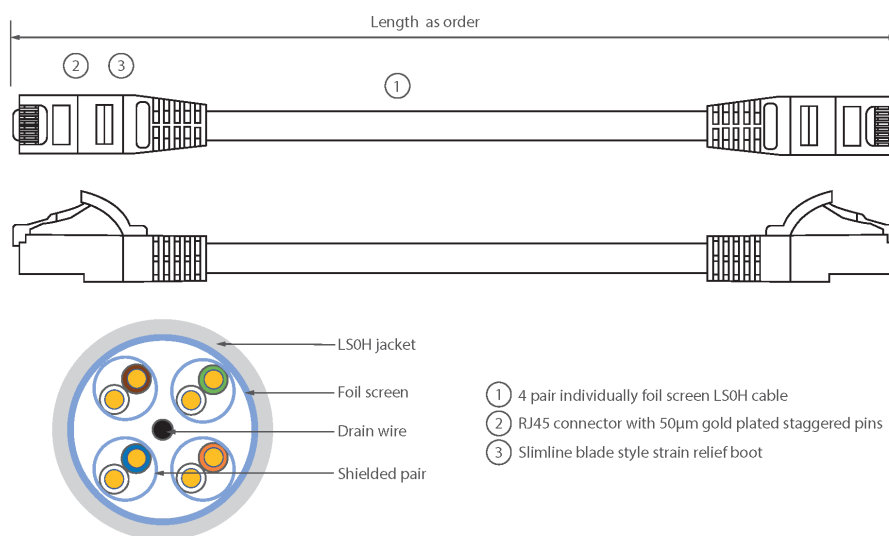

Each Excel Category 6A patch leads consists of 4 twisted pairs of 26AWG stranded copper wires, an aluminium/polyester foil tape provides an individual screen for each pair. These pairs are then cabled together, with different lay lengths to ensure optimum performance. Staggered pin RJ45 Screened plugs, terminate the cable, and each lead is fitted with colour coded slimline moulded boots, suitable for use in high density router or switch blades.

Product Specifications

Feature	Values
Cable type	F/FTP
Category	6A (IEC)
Length	15 m
Type of connector connection 1	RJ45 8(8)
Type of connector connection 2	RJ45 8(8)
Outer sheath colour	Grey
Strain relief boot	Moulded-on
Lockable	no
Strain relief boot colour	Grey
Flame retardant version	yes
Cable construction	1x4

Excel Cat6A Patch Lead F/FTP Shielded LSOH Blade Booted 15 m Grey

Item Code: 100-265

AWG-size	26
Pin assignment	1:1

Product drawing

Standards

Applicable standard	Detail
ISO/IEC 11801-1:2017	Information technology - Generic cabling for customer premises: Part 1 General Requirements
EN 50173-1:2018	Information technology. Generic cabling systems - General requirements
ANSI/TIA 568-2.D	Balanced Twisted-Pair Telecommunications Cabling and Components Standards
IEC 61156-5:2009+AMD1:2012 CSV	Multicore and symmetrical pair/quad cables for digital communications - Part 5: Symmetrical pair/quad cables with transmission characteristics up to 1 000 MHz - Horizontal floor wiring - Sectional specification
IEC 60332-1-2:2004	Tests on electric and optical fibre cables under fire conditions. Test for vertical flame propagation for a single insulated wire or cable. Procedure for 1 kW pre-mixed flame
IEC 61034-2:2005+A1:2013	Measurement of smoke density of cables burning under defined conditions - Part 2: Test procedure and