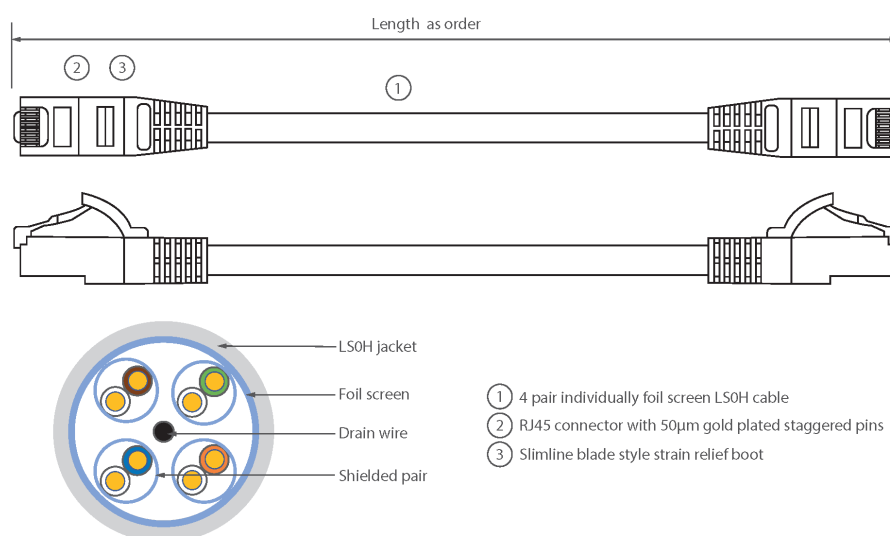

Each Excel Category 6A patch leads consists of 4 twisted pairs of 26AWG stranded copper wires, an aluminium/polyester foil tape provides an individual screen for each pair. These pairs are then cabled together, with different lay lengths to ensure optimum performance. Staggered pin RJ45 Screened plugs, terminate the cable, and each lead is fitted with colour coded slimline moulded boots, suitable for use in high density router or switch blades.

Product Specifications

Feature	Values
Cable type	F/FTP
Category	6A (IEC)
Length	15 m
Type of connector connection 1	RJ45 8(8)
Type of connector connection 2	RJ45 8(8)
Outer sheath colour	Grey
Strain relief boot	Moulded-on
Lockable	no
Strain relief boot colour	Grey
Flame retardant version	yes
Halogen free	yes

Excel Cat6A Patch Lead F/FTP Shielded LSOH Blade Booted 15m Grey

Item Code: 100-265

excel
without compromise.

Cable construction	1x4
AWG-size	26
Pin assignment	1:1

Product drawing

Standards

Applicable standard	Detail
ISO/IEC 11801-1:2017	Information technology - Generic cabling for customer premises: Part 1 General Requirements
EN 50173-1:2018	Information technology. Generic cabling systems - General requirements
ANSI/TIA 568-2.D	Balanced Twisted-Pair Telecommunications Cabling and Components Standards
IEC 61156-5:2009+AMD1:2012 CSV	Multicore and symmetrical pair/quad cables for digital communications - Part 5: Symmetrical pair/quad cables with transmission characteristics up to 1 000 MHz - Horizontal floor wiring - Sectional specification
IEC 60332-1-2:2004	Tests on electric and optical fibre cables under fire conditions. Test for vertical flame propagation for a single insulated wire or cable. Procedure for 1 kW pre-mixed flame
IEC 61034-2:2005+A1:2013	Measurement of smoke density of cables burning under