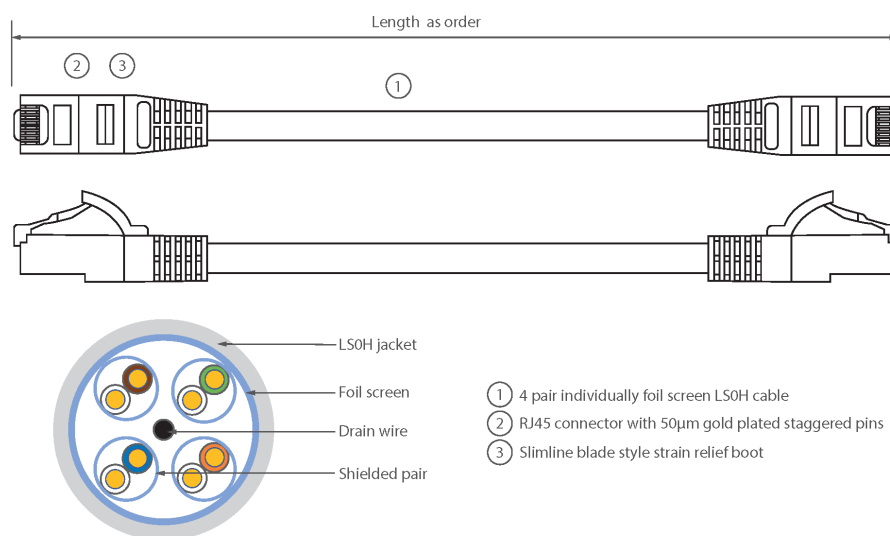

Excel Cat6A Patch Lead F/FTP Shielded LSOH Blade Booted 15 m Grey

Item Code: 100-265

excel
without compromise.

AWG-size	26
Pin assignment	1:1

Product drawing

Standards

Applicable standard	Detail
ISO/IEC 11801-1:2017	Information technology - Generic cabling for customer premises: Part 1 General Requirements
EN 50173-1:2018	Information technology. Generic cabling systems - General requirements
ANSI/TIA 568-2.D	Balanced Twisted-Pair Telecommunications Cabling and Components Standards
IEC 61156-5:2009+AMD1:2012 CSV	Multicore and symmetrical pair/quad cables for digital communications - Part 5: Symmetrical pair/quad cables with transmission characteristics up to 1 000 MHz - Horizontal floor wiring - Sectional specification
IEC 60332-1-2:2004	Tests on electric and optical fibre cables under fire conditions. Test for vertical flame propagation for a single insulated wire or cable. Procedure for 1 kW pre-mixed flame
IEC 61034-2:2005+A1:2013	Measurement of smoke density of cables burning under defined conditions - Part 2: Test procedure and