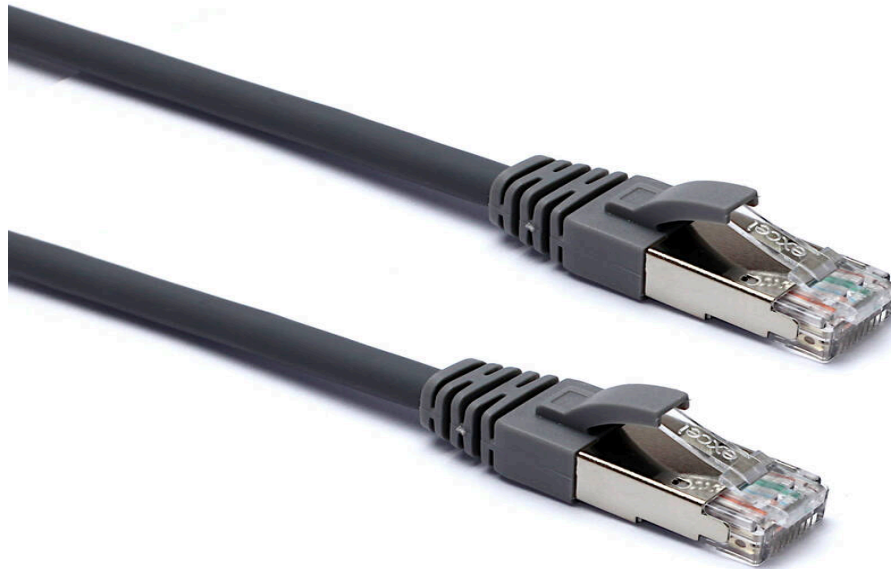

Excel Cat6A Patch Lead F/FTP Shielded LSOH Blade Booted 15 m Grey

excel
without compromise.

Part Code: 100-265

sales@excel-networking.com
excel-networking.com

Main Features

- / Specified to 500MHz
- / Individual foil screen over each pair
- / Suitable for 10 Gigabit, 10GBase-T, Ethernet application
- / Blade style moulded strain relief boot with clip protector

Product Overview

Excel Category 6A (Augmented Category 6) patch leads take the performance capabilities of copper infrastructure to new levels. Designed to the current ISO and EIA/TIA standards for Class Ea augmented Category 6A performance these products are intended to deliver reliable, high network performance including support of emerging applications such as 10GBase-T, 10 Gigabit Ethernet.

Each Excel Category 6A patch leads consists of 4 twisted pairs of 26AWG stranded copper wires, an aluminium/polyester foil tape provides an individual screen for each pair. These pairs are then cabled together, with different lay lengths to ensure optimum performance. Staggered pin RJ45 Screened plugs, terminate the cable, and each lead is fitted with colour coded slimline moulded boots, suitable for use in high density router or switch blades.

Excel Cat6A Patch Lead F/FTP Shielded LSOH Blade Booted 15 m Grey

Part Code: 100-265

sales@excel-networking.com
excel-networking.com

Product Specifications

Feature	Values
Cable type	F/FTP
Category	6A (IEC)
Length	15 m
Type of connector connection 1	RJ45 8(8)
Type of connector connection 2	RJ45 8(8)
Outer sheath colour	Grey
Strain relief boot	Moulded-on
Lockable	no
Strain relief boot colour	Grey
Flame retardant version	yes
Cable construction	1x4
AWG-size	26
Pin assignment	1:1