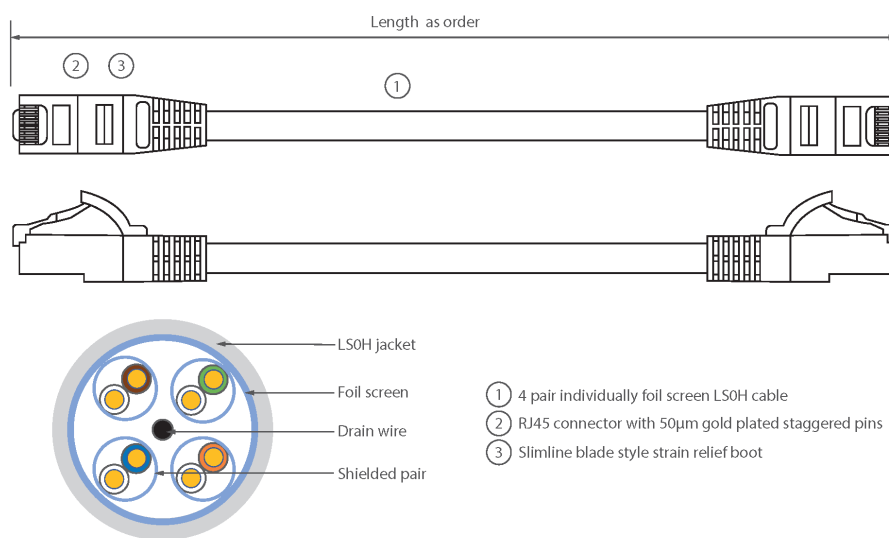

Each Excel Category 6A patch leads consists of 4 twisted pairs of 26AWG stranded copper wires, an aluminium/polyester foil tape provides an individual screen for each pair. These pairs are then cabled together, with different lay lengths to ensure optimum performance. Staggered pin RJ45 Screened plugs, terminate the cable, and each lead is fitted with colour coded slimline moulded boots, suitable for use in high density router or switch blades.

Product Specifications

Feature	Values
Cable type	F/FTP
Category	6A (IEC)
Length	15 m
Type of connector connection 1	RJ45 8(8)
Type of connector connection 2	RJ45 8(8)
Outer sheath colour	Grey
Strain relief boot	Moulded-on
Lockable	no
Strain relief boot colour	Grey
Flame retardant version	yes
Cable construction	1x4

Excel Cat6A Patch Lead F/FTP Shielded LSOH Blade Booted 15 m Grey

Item Code: 100-265

excel
without compromise.

AWG-size	26
Pin assignment	1:1

Product drawing

Standards

Applicable standard	Detail
ISO/IEC 11801-1:2017	Information technology - Generic cabling for customer premises: Part 1 General Requirements
EN 50173-1:2018	Information technology. Generic cabling systems - General requirements
ANSI/TIA 568-2.D	Balanced Twisted-Pair Telecommunications Cabling and Components Standards
IEC 61156-5:2009+AMD1:2012 CSV	Multicore and symmetrical pair/quad cables for digital communications - Part 5: Symmetrical pair/quad cables with transmission characteristics up to 1 000 MHz - Horizontal floor wiring - Sectional specification
IEC 60332-1-2:2004	Tests on electric and optical fibre cables under fire conditions. Test for vertical flame propagation for a single insulated wire or cable. Procedure for 1 kW pre-mixed flame
IEC 61034-2:2005+A1:2013	Measurement of smoke density of cables burning under defined conditions - Part 2: Test procedure and