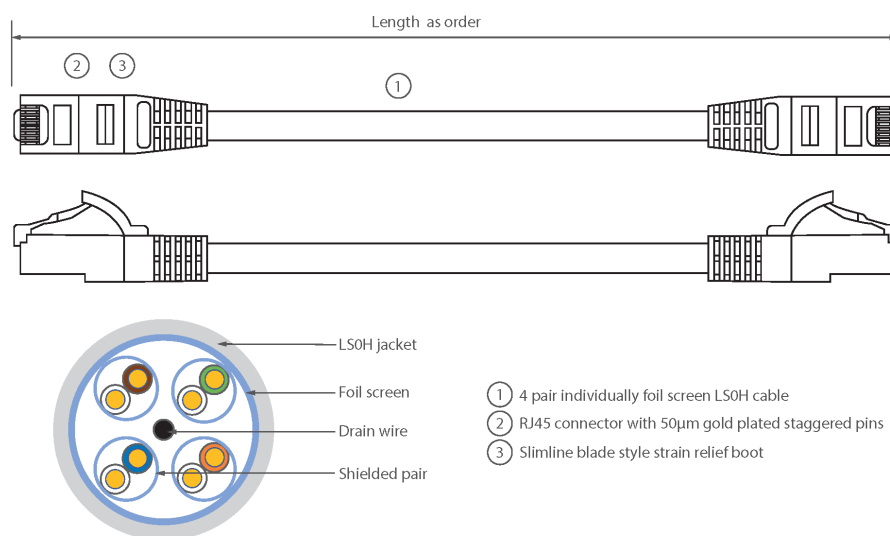

Each Excel Category 6A patch leads consists of 4 twisted pairs of 26AWG stranded copper wires, an aluminium/polyester foil tape provides an individual screen for each pair. These pairs are then cabled together, with different lay lengths to ensure optimum performance. Staggered pin RJ45 Screened plugs, terminate the cable, and each lead is fitted with colour coded slimline moulded boots, suitable for use in high density router or switch blades.

## Product Specifications

Feature	Values
Cable type	F/FTP
Category	6A (IEC)
Length	15 m
Type of connector connection 1	RJ45 8(8)
Type of connector connection 2	RJ45 8(8)
Outer sheath colour	Grey
Strain relief boot	Moulded-on
Lockable	no
Strain relief boot colour	Grey
Flame retardant version	yes
Cable construction	1x4

# Excel Cat6A Patch Lead F/FTP Shielded LSOH Blade Booted 15 m Grey

Item Code: 100-265

**excel**  
without compromise.

AWG-size	26
Pin assignment	1:1

## Product drawing