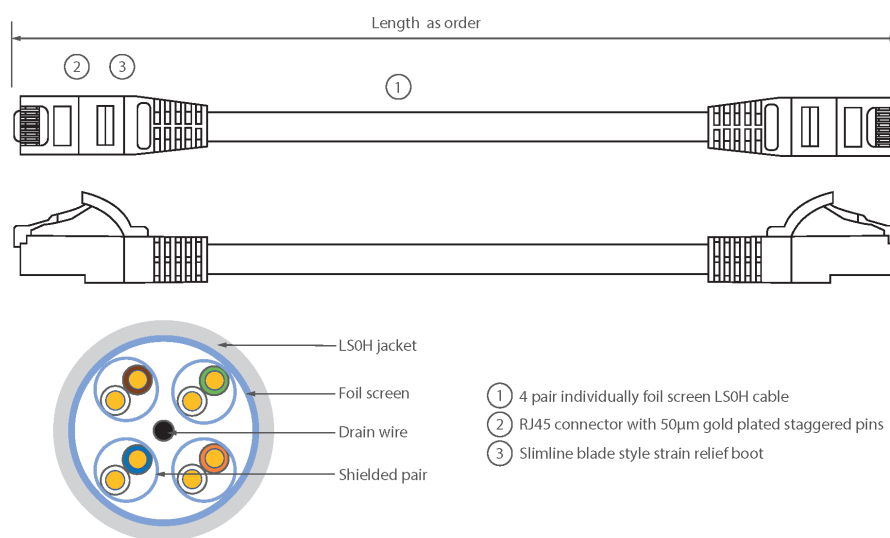

Each Excel Category 6A patch leads consists of 4 twisted pairs of 26AWG stranded copper wires, an aluminium/polyester foil tape provides an individual screen for each pair. These pairs are then cabled together, with different lay lengths to ensure optimum performance. Staggered pin RJ45 Screened plugs, terminate the cable, and each lead is fitted with colour coded slimline moulded boots, suitable for use in high density router or switch blades.

Product Specifications

Feature	Values
Cable type	F/FTP
Category	6A (IEC)
Length	15 m
Type of connector connection 1	RJ45 8(8)
Type of connector connection 2	RJ45 8(8)
Outer sheath colour	Red
Strain relief boot	Moulded-on
Lockable	no
Strain relief boot colour	Red

Excel Cat6A Patch Lead F/FTP Shielded LSOH Blade Booted 15 m Red

Item Code: 100-267

excel
without compromise.

Flame retardant version	yes
Cable construction	1x4
AWG-size	26
Pin assignment	1:1

Product drawing