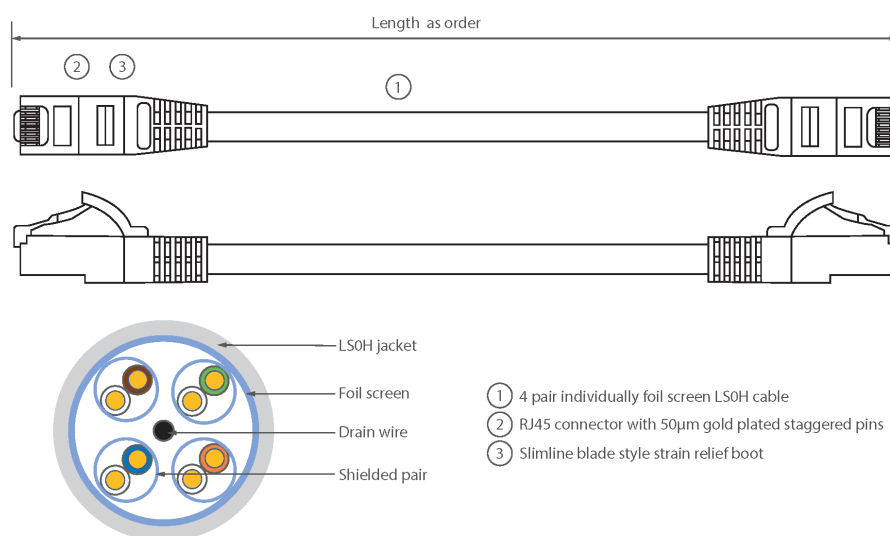

Each Excel Category 6A patch leads consists of 4 twisted pairs of 26AWG stranded copper wires, an aluminium/polyester foil tape provides an individual screen for each pair. These pairs are then cabled together, with different lay lengths to ensure optimum performance. Staggered pin RJ45 Screened plugs, terminate the cable, and each lead is fitted with colour coded slimline moulded boots, suitable for use in high density router or switch blades.

## Product Specifications

Feature	Values
Cable type	F/FTP
Category	6A (IEC)
Length	15 m
Type of connector connection 1	RJ45 8(8)
Type of connector connection 2	RJ45 8(8)
Outer sheath colour	Yellow
Strain relief boot	Moulded-on
Lockable	no
Strain relief boot colour	Yellow

# Excel Cat6A Patch Lead F/FTP Shielded LSOH Blade Booted 15 m Yellow

Item Code: 100-268

Flame retardant version	yes
Cable construction	1x4
AWG-size	26
Pin assignment	1:1

## Product drawing