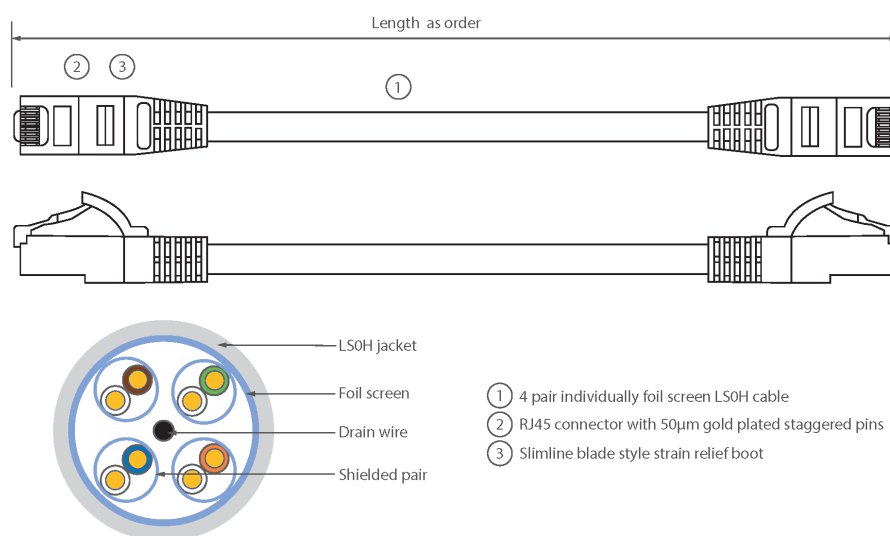

Each Excel Category 6A patch leads consists of 4 twisted pairs of 26AWG stranded copper wires, an aluminium/polyester foil tape provides an individual screen for each pair. These pairs are then cabled together, with different lay lengths to ensure optimum performance. Staggered pin RJ45 Screened plugs, terminate the cable, and each lead is fitted with colour coded slimline moulded boots, suitable for use in high density router or switch blades.

Product Specifications

Feature	Values
Cable type	F/FTP
Category	6A (IEC)
Length	15 m
Type of connector connection 1	RJ45 8(8)
Type of connector connection 2	RJ45 8(8)
Outer sheath colour	Green
Strain relief boot	Moulded-on
Lockable	no
Strain relief boot colour	Green

Excel Cat6A Patch Lead F/FTP Shielded LSOH Blade Booted 15 m Green

Item Code: 100-269

excel
without compromise.

Flame retardant version	yes
Cable construction	1x4
AWG-size	26
Pin assignment	1:1

Product drawing