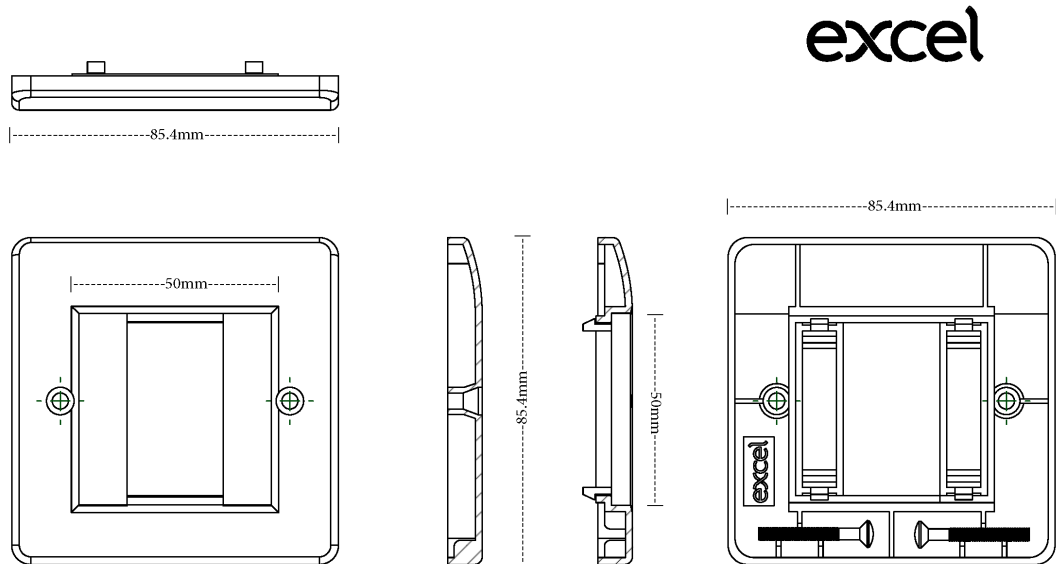

Product drawing

Standards

Applicable standard	Detail
BS EN 60670-1:2005 + A1:2013	Boxes and enclosures for electrical accessories for household and similar fixed electrical installations general requirements
BS EN 61340-5-1:2007	Protection of electronic devices from electrostatic phenomena. General requirements apply to activities that: manufacture, process, assemble, install, package, label, service, test, inspect, transport or otherwise handle electrical or electronic parts, assemblies and equipment susceptible to damage by electrostatic discharges greater than or equal to 100 V human body model (HBM).
BS EN 60529:1992+A2:2013	Degrees of Protection provided by Enclosures (IP CODE)
RoHS-II/III (2011/65/EU & 2015/863): 2023	Our products, demonstrate full adherence to the regulatory stipulations of the EU Directive 2011/65/EU (RoHS-II) and its corresponding delegated directive 2015/863 (RoHS-III).
WFD: 2023	Compliant to Waste Framework Directive