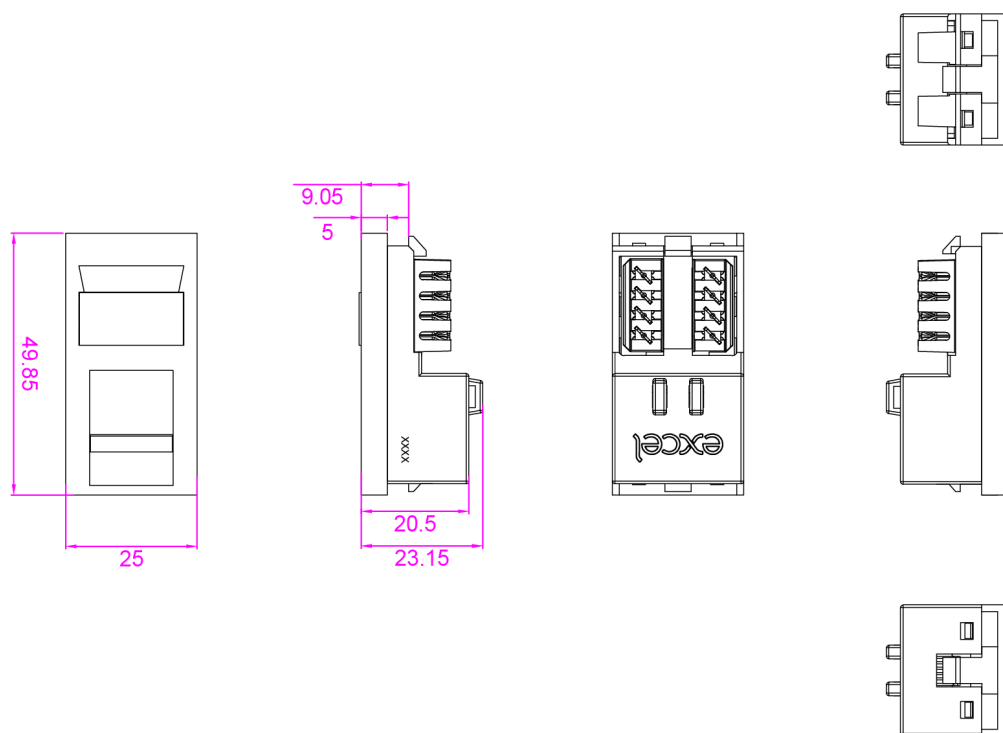

Excel Category 5e Low Profile RJ45 modules comply with the standards for enhanced Category 5. Each shuttered module is supplied with a slide label field and space above, this is allowed for use of self adhesive or further labelling if required. Termination can be made using LSA compatible tooling. The low profile design makes this module ideal for installations in shallow dado trunking.

## Product Specifications

Feature	Values
Surface mounted	Yes (faceplate required)
Flush-mounted installation	Yes (faceplate required)
Floor box/sub-floor mounted	Yes (faceplate required)
Type of fastening	Engage (snap)
Type of connector	RJ45 8(8)
Category	5E
Colour	White
RAL-number	9003

# Excel Office Cat5e (UTP) Unscreened Low Profile RJ45 Euro Module White

Item Code: 100-275

**excel**  
without compromise.

Connection type	LSA
With label space	yes
Outlet direction	Straight
Colour coding	yes
Width of device	25 mm
Height of device	50 mm
Depth of device	23.1 mm

## Product drawing