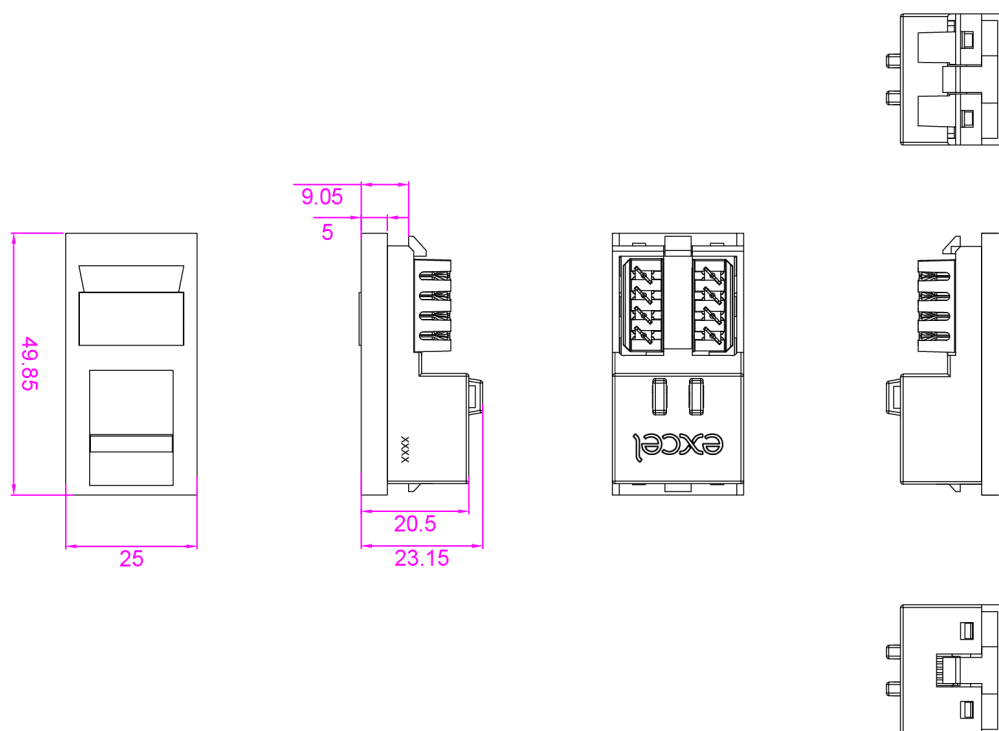

Excel Office Cat5e (UTP) Unscreened Low Profile RJ45 Euro Module Grey

Item Code: 100-275-GE

excel
without compromise.

Connection type	LSA
With label space	yes
Outlet direction	Straight
Colour coding	yes
Width of device	25 mm
Height of device	50 mm
Depth of device	23.1 mm

Product drawing

Standards

Applicable standard	Detail
ISO/IEC 11801:2011 (Ed 2.2)	Information technology - Generic cabling for customer premises
IEC 61156-5:2012 (Ed 2.1)	Multicore and symmetrical pair/quad cables for digital communications - Part 5: Symmetrical pair/quad cables with transmission characteristics up to 1 000 MHz -