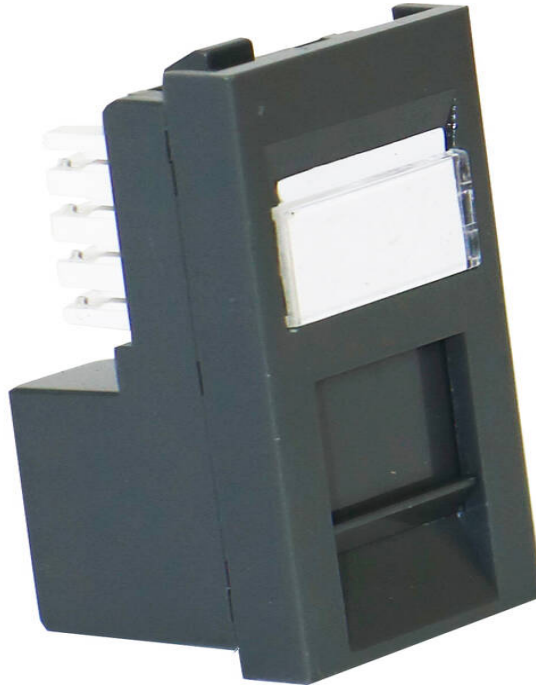

Excel Office Cat5e (UTP) Unscreened Low Profile RJ45 Euro Module Grey

Part Code: 100-275-GE

sales@excel-networking.com
excel-networking.com

CIBSE TM65 Embodied Carbon: 1.578 kg CO2e

Main Features

- / Excel Office Product colour matched
- / One Piece, Snap-in Design
- / Built in Slide Label System
- / Low Profile Design
- / LSA Style Termination Blocks
- / Choice of colours

Product Overview

Excel Office Category 5e Low Profile RJ45 module have been designed to fit with the Excel Office Range of mounting hardware, which brings style and enhanced aesthetics to any Excel installation, thanks to the its curved plate finish and built in labeling fields.

Excel Category 5e Low Profile RJ45 modules comply with the standards for enhanced Category 5. Each shuttered module is supplied with a slide label field and space above, this is allowed for use of self adhesive or further labelling if required. Termination can be made using LSA compatible tooling. The low profile design makes this module ideal for installations in shallow dado trunking.

Excel Office Cat5e (UTP) Unscreened Low Profile RJ45 Euro Module Grey

Part Code: 100-275-GE

sales@excel-networking.com
excel-networking.com

Product Specifications

Feature	Values
Surface mounted	Yes (faceplate required)
Flush-mounted installation	Yes (faceplate required)
Floor box/sub-floor mounted	Yes (faceplate required)
Type of fastening	Engage (snap)
Type of connector	RJ45 8(8)
Category	5E
Colour	Grey
RAL-number	7011
Connection type	LSA
With label space	yes
Outlet direction	Straight
Colour coding	yes
Width of device	25 mm
Height of device	50 mm
Depth of device	23.1 mm