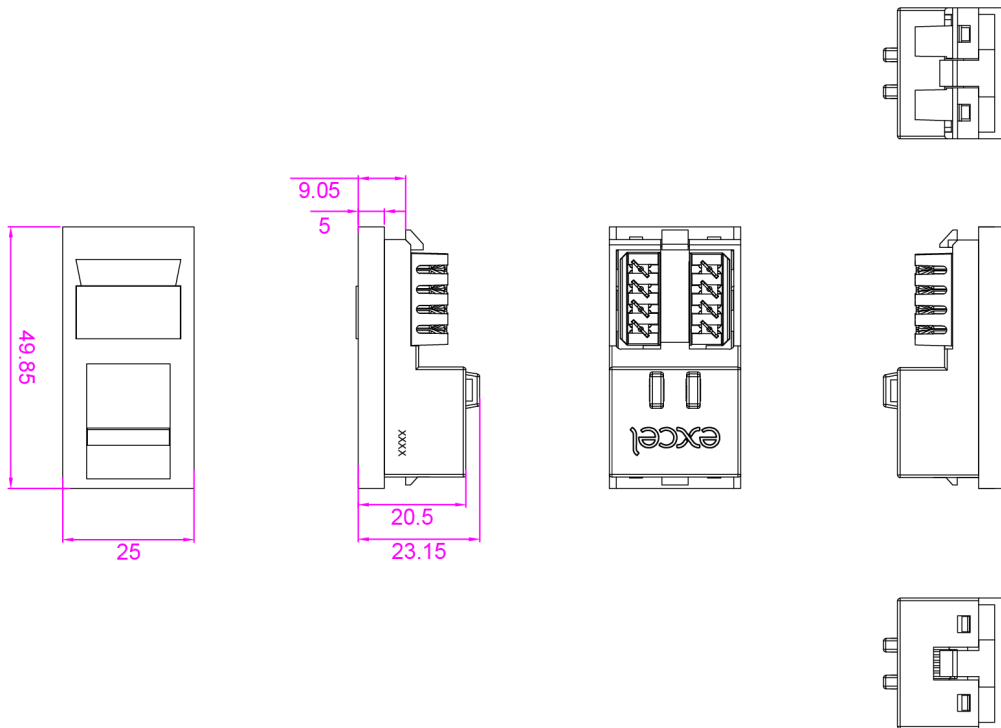

Excel Category 5e Low Profile RJ45 modules comply with the standards for enhanced Category 5. Each shuttered module is supplied with a slide label field and space above, this is allowed for use of self adhesive or further labelling if required. Termination can be made using LSA compatible tooling. The low profile design makes this module ideal for installations in shallow dado trunking.

Excel Office Cat5e (UTP) Unscreened Low Profile RJ45 Euro Module Grey

Part Code: 100-275-GE

sales@excel-networking.com
excel-networking.com

Product Specifications

Feature	Values
Surface mounted	Yes (faceplate required)
Flush-mounted installation	Yes (faceplate required)
Floor box/sub-floor mounted	Yes (faceplate required)
Type of fastening	Engage (snap)
Type of connector	RJ45 8(8)
Category	5E
Colour	Grey
RAL-number	7011
Connection type	LSA
With label space	yes
Outlet direction	Straight
Colour coding	yes
Width of device	25 mm
Height of device	50 mm
Depth of device	23.1 mm

Excel Office Cat5e (UTP) Unscreened Low Profile RJ45 Euro Module Grey

Part Code: 100-275-GE

sales@excel-networking.com
excel-networking.com

Product drawing

Standards

Applicable standard	Detail
ISO/IEC 11801:2011 (Ed 2.2)	Information technology - Generic cabling for customer premises
IEC 61156-5:2012 (Ed 2.1)	Multicore and symmetrical pair/quad cables for digital communications - Part 5: Symmetrical pair/quad cables with transmission characteristics up to 1 000 MHz - Horizontal floor wiring - Sectional specification
EN 50173-1:2018	Information technology. Generic cabling systems - General requirements
EN 50173-2:2007 including amendment A1:2010	Information technology. Generic cabling systems - Office premises