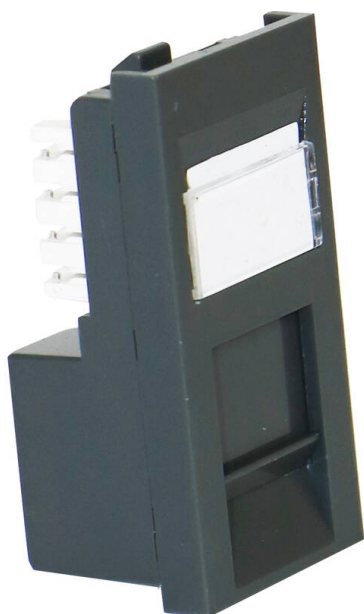

Excel Office Cat5e (UTP) Unscreened Low Profile RJ45 Euro Module Grey

Item Code: 100-275-GE

excel
without compromise.

✕ Excel Office Product colour matched

✕ One Piece, Snap-in Design

✕ Built in Slide Label System

✕ Low Profile Design

✕ LSA Style Termination Blocks

✕ Choice of colours

✕ CIBSE TM65 Embodied Carbon: 1.578 kg CO2e

Product Overview

Excel Office Category 5e Low Profile RJ45 module have been designed to fit with the Excel Office Range of mounting hardware, which brings style and enhanced aesthetics to any Excel installation, thanks to the its curved plate finish and built in labeling fields.

Excel Category 5e Low Profile RJ45 modules comply with the standards for enhanced Category 5. Each shuttered module is supplied with a slide label field and space above, this is allowed for use of self adhesive or further labelling if required. Termination can be made using LSA compatible tooling. The low profile design makes this module ideal for installations in shallow dado trunking.

Product Specifications

Feature	Values
Surface mounted	Yes (faceplate required)
Flush-mounted installation	Yes (faceplate required)
Floor box/sub-floor mounted	Yes (faceplate required)
Type of fastening	Engage (snap)
Type of connector	RJ45 8(8)
Category	5E
Colour	Grey
RAL-number	7011