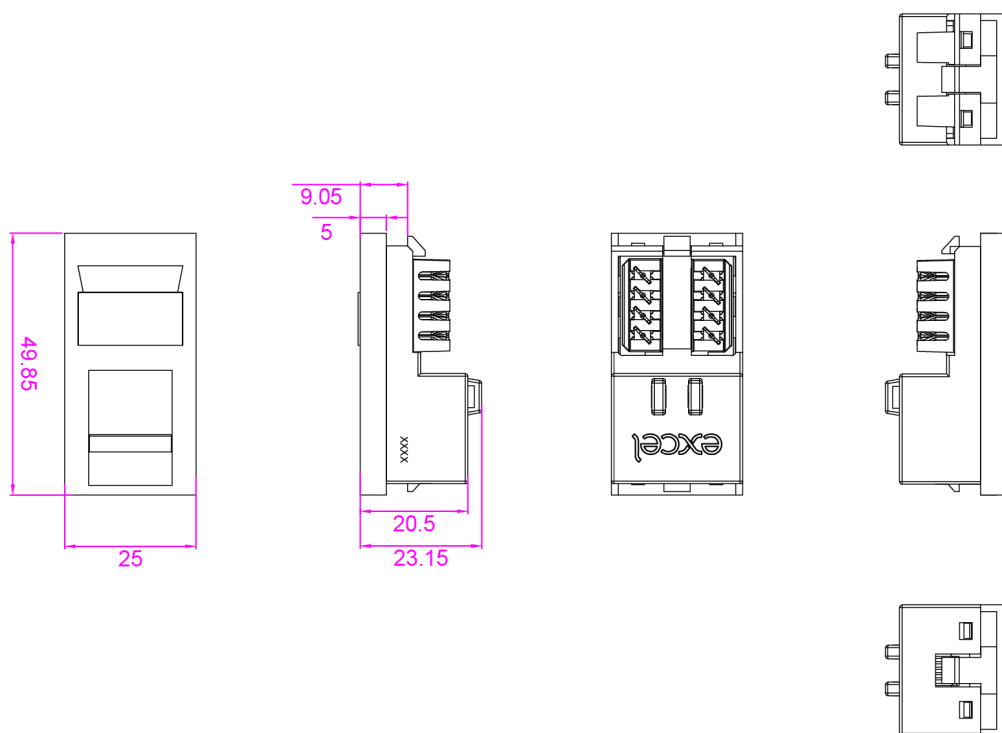

Excel Office Cat5e (UTP) Unscreened Low Profile RJ45 Euro Module Grey

Item Code: 100-275-GE

excel
without compromise.

Connection type	LSA
With label space	yes
Outlet direction	Straight
Colour coding	yes
Width of device	25 mm
Height of device	50 mm
Depth of device	23.1 mm

Product drawing

Standards

Applicable standard	Detail
ISO/IEC 11801:2011 (Ed 2.2)	Information technology - Generic cabling for customer premises
IEC 61156-5:2012 (Ed 2.1)	Multicore and symmetrical pair/quad cables for digital communications - Part 5: Symmetrical pair/quad cables with transmission characteristics up to 1 000 MHz -