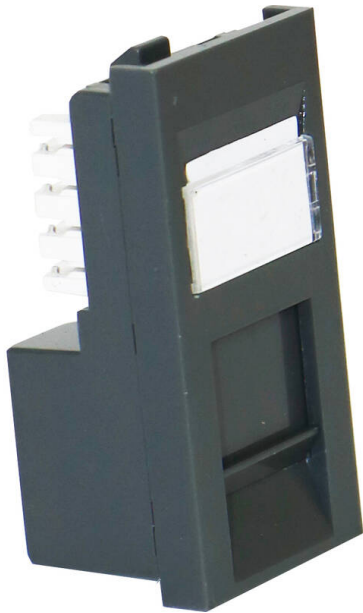

Excel Office Cat5e (UTP) Unscreened Low Profile RJ45 Euro Module Grey

Item Code: 100-275-GE

excel
without compromise.

✕ Excel Office Product colour matched

✕ One Piece, Snap-in Design

✕ Built in Slide Label System

✕ Low Profile Design

✕ LSA Style Termination Blocks

✕ Choice of colours

✕ CIBSE TM65 Embodied Carbon: 1.578 kg CO2e

Product Overview

Excel Office Category 5e Low Profile RJ45 module have been designed to fit with the Excel Office Range of mounting hardware, which brings style and enhanced aesthetics to any Excel installation, thanks to the its curved plate finish and built in labeling fields.

Excel Category 5e Low Profile RJ45 modules comply with the standards for enhanced Category 5. Each shuttered module is supplied with a slide label field and space above, this is allowed for use of self adhesive or further labelling if required. Termination can be made using LSA compatible tooling. The low profile design makes this module ideal for installations in shallow dado trunking.

Product Specifications

Feature	Values
Surface mounted	Yes (faceplate required)
Flush-mounted installation	Yes (faceplate required)
Floor box/sub-floor mounted	Yes (faceplate required)
Type of fastening	Engage (snap)
Type of connector	RJ45 8(8)
Category	5E
Colour	Grey
RAL-number	7011