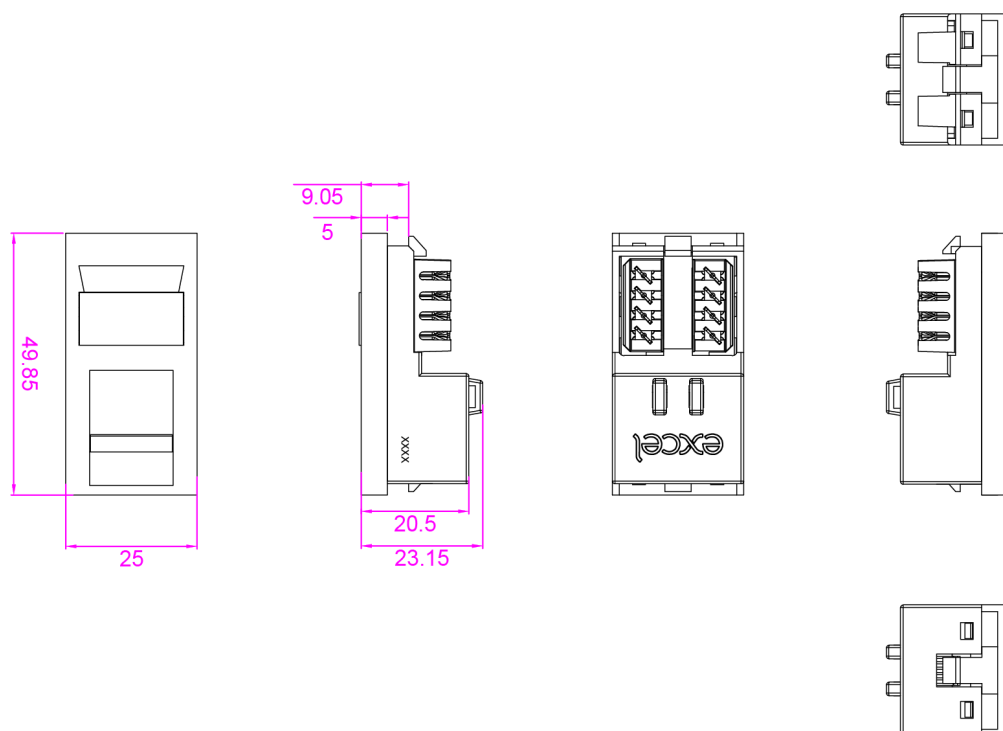

Excel Category 6 Low Profile RJ45 modules comply with the standards for Category 6. Each shuttered module is supplied with a slide label field and space above, this is allowed for use of self adhesive or further labelling if required. Termination can be made using LSA compatible tooling. The low profile design makes this module ideal for installations in shallow dado trunking.

## Product Specifications

Feature	Values
Surface mounted	Yes (faceplate required)
Flush-mounted installation	Yes (faceplate required)
Floor box/sub-floor mounted	Yes (faceplate required)
Type of fastening	Engage (snap)
Type of connector	RJ45 8(8)
Category	6
Colour	White
RAL-number	9003

# Excel Office Cat6 (UTP) Unscreened Low Profile RJ45 Euro Module White

Item Code: 100-276

**excel**  
without compromise.

Connection type	LSA
With label space	yes
Outlet direction	Straight
Colour coding	yes
Width of device	25 mm
Height of device	50 mm
Depth of device	23.1 mm

## Product drawing