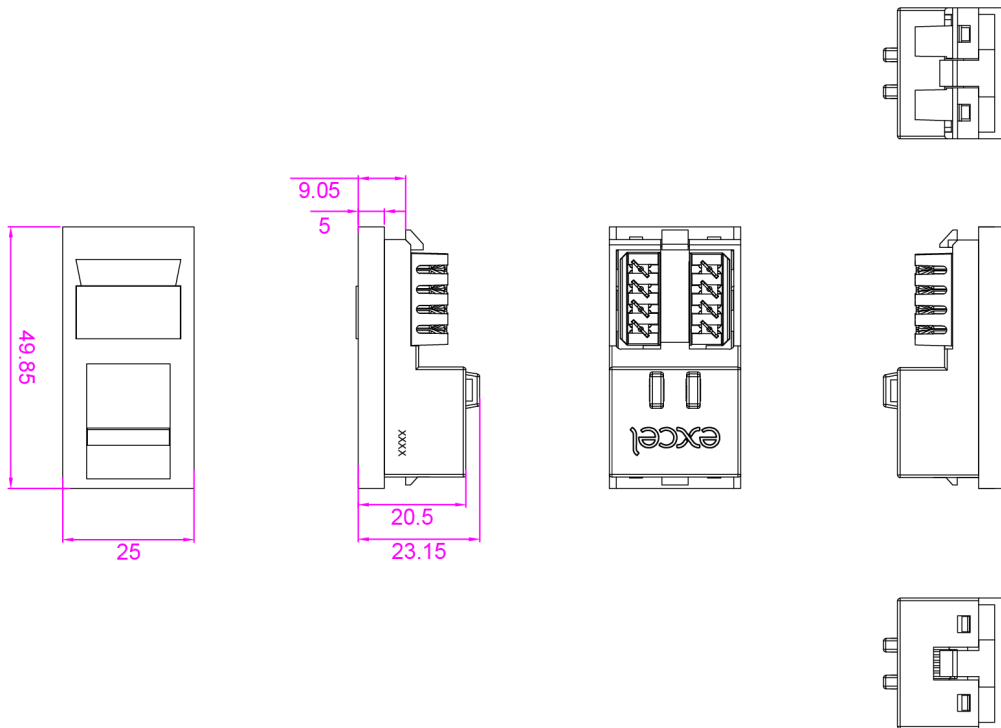

## Product Specifications

Feature	Values
Surface mounted	<b>Yes (faceplate required)</b>
Flush-mounted installation	<b>Yes (faceplate required)</b>
Floor box/sub-floor mounted	<b>Yes (faceplate required)</b>
Type of fastening	<b>Engage (snap)</b>
Type of connector	<b>RJ45 8(8)</b>
Category	<b>6</b>
Colour	<b>Grey</b>
RAL-number	<b>7011</b>
Connection type	<b>LSA</b>
With label space	<b>yes</b>
Outlet direction	<b>Straight</b>
Colour coding	<b>yes</b>
Width of device	<b>25 mm</b>
Height of device	<b>50 mm</b>
Depth of device	<b>23.1 mm</b>

## Product drawing