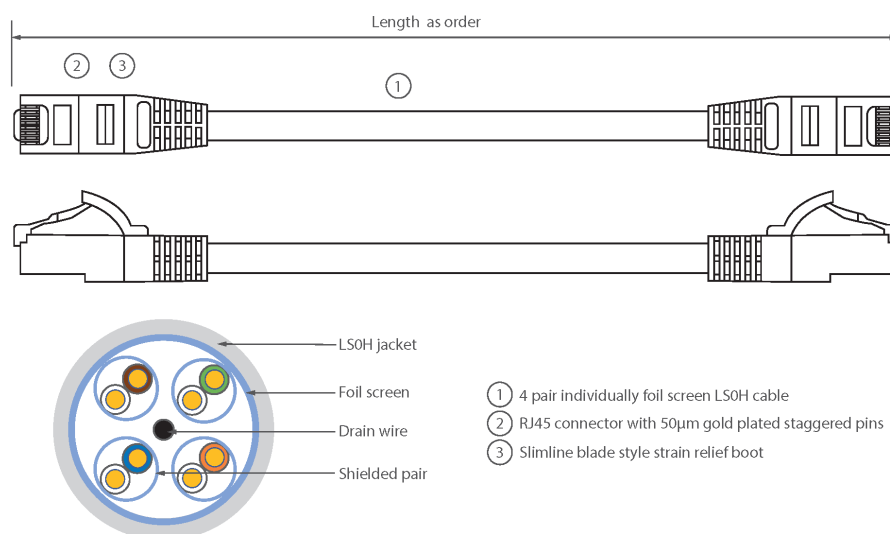

Each Excel Category 6A patch lead consists of 4 twisted pairs of 26AWG stranded copper wires, an aluminium/polyester foil tape provides an individual screen for each pair. These pairs are then cabled together, with different lay lengths to ensure optimum performance. Staggered pin RJ45 Screened plugs, terminate the cable, and each lead is fitted with colour coded slimline moulded boots, suitable for use in high density router or switch blades.

Product Specifications

Feature	Values
Cable type	F/FTP
Category	6A (IEC)
Length	10 m
Type of connector connection 1	RJ45 8(8)
Type of connector connection 2	RJ45 8(8)
Outer sheath colour	White
Strain relief boot	Moulded-on
Lockable	no
Strain relief boot colour	White
Flame retardant version	yes

Excel Cat6A Patch Lead F/FTP Shielded LSOH Blade Booted 10 m White

Item Code: 100-279

excel
without compromise.

Cable construction	1x4
AWG-size	26
Pin assignment	1:1

Product drawing

Standards

Applicable standard	Detail
ISO/IEC 11801-1:2017	Information technology - Generic cabling for customer premises: Part 1 General Requirements
EN 50173-1:2018	Information technology. Generic cabling systems - General requirements
ANSI/TIA 568-2.D	Balanced Twisted-Pair Telecommunications Cabling and Components Standards
IEC 61156-5:2009+AMD1:2012 CSV	Multicore and symmetrical pair/quad cables for digital communications - Part 5: Symmetrical pair/quad cables with transmission characteristics up to 1 000 MHz - Horizontal floor wiring - Sectional specification
IEC 60332-1-2:2004	Tests on electric and optical fibre cables under fire conditions. Test for vertical flame propagation for a single insulated wire or cable. Procedure for 1 kW pre-mixed flame
IEC 61034-2:2005+A1:2013	Measurement of smoke density of cables burning under