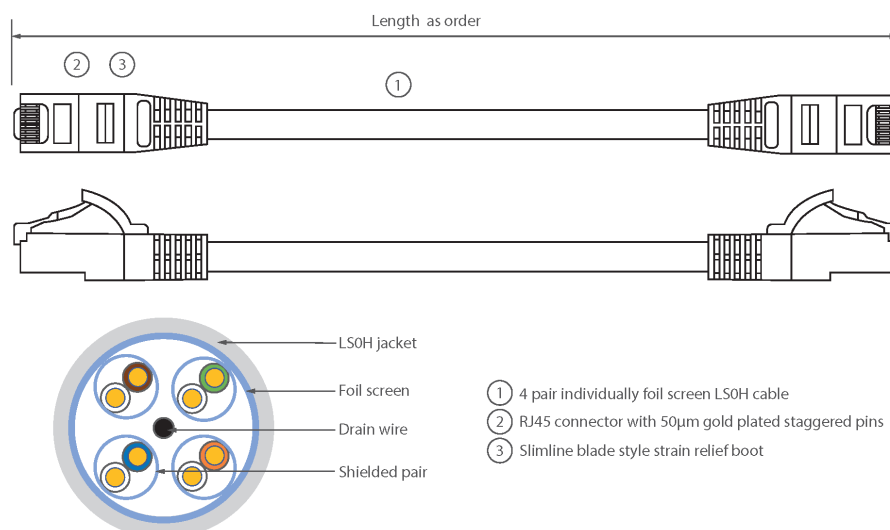

Each Excel Category 6A patch lead consists of 4 twisted pairs of 26AWG stranded copper wires, an aluminium/polyester foil tape provides an individual screen for each pair. These pairs are then cabled together, with different lay lengths to ensure optimum performance. Staggered pin RJ45 Screened plugs, terminate the cable, and each lead is fitted with colour coded slimline moulded boots, suitable for use in high density router or switch blades.

Product Specifications

Feature	Values
Cable type	F/FTP
Category	6A (IEC)
Length	10 m
Type of connector connection 1	RJ45 8(8)
Type of connector connection 2	RJ45 8(8)
Outer sheath colour	White

Excel Cat6A Patch Lead F/FTP Shielded LSOH Blade Booted 10 m White

Item Code: 100-279

Strain relief boot	Moulded-on
Lockable	no
Strain relief boot colour	White
Flame retardant version	yes
Cable construction	1x4
AWG-size	26
Pin assignment	1:1

Product drawing

Standards

Applicable standard	Detail
ISO/IEC 11801-1:2017	Information technology - Generic cabling for customer premises: Part 1 General Requirements
EN 50173-1:2018	Information technology. Generic cabling systems - General requirements
ANSI/TIA 568-2.D	Balanced Twisted-Pair Telecommunications Cabling and Components Standards
IEC 61156-5:2009+AMD1:2012 CSV	Multicore and symmetrical pair/quad cables for digital communications - Part 5: Symmetrical pair/quad cables with transmission characteristics up to 1 000 MHz - Horizontal floor wiring - Sectional specification