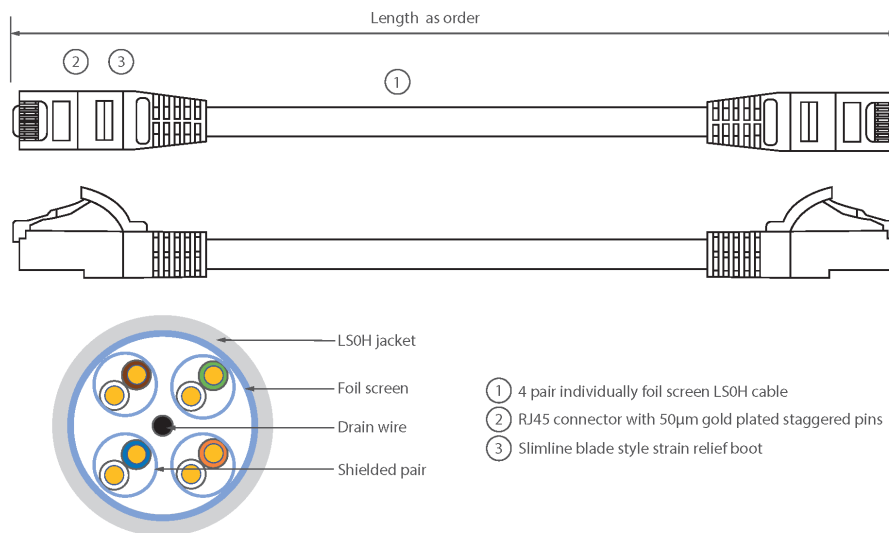

Each Excel Category 6A patch lead consists of 4 twisted pairs of 26AWG stranded copper wires, an aluminium/polyester foil tape provides an individual screen for each pair. These pairs are then cabled together, with different lay lengths to ensure optimum performance. Staggered pin RJ45 Screened plugs, terminate the cable, and each lead is fitted with colour coded slimline moulded boots, suitable for use in high density router or switch blades.

## Product Specifications

Feature	Values
Cable type	F/FTP
Category	6A (IEC)
Length	10 m
Type of connector connection 1	RJ45 8(8)
Type of connector connection 2	RJ45 8(8)
Outer sheath colour	White
Strain relief boot	Moulded-on
Lockable	no

# Excel Cat6A Patch Lead F/FTP Shielded LSOH Blade Booted 10 m White

Item Code: 100-279

Strain relief boot colour	White
Flame retardant version	yes
Cable construction	1x4
AWG-size	26
Pin assignment	1:1

## Product drawing