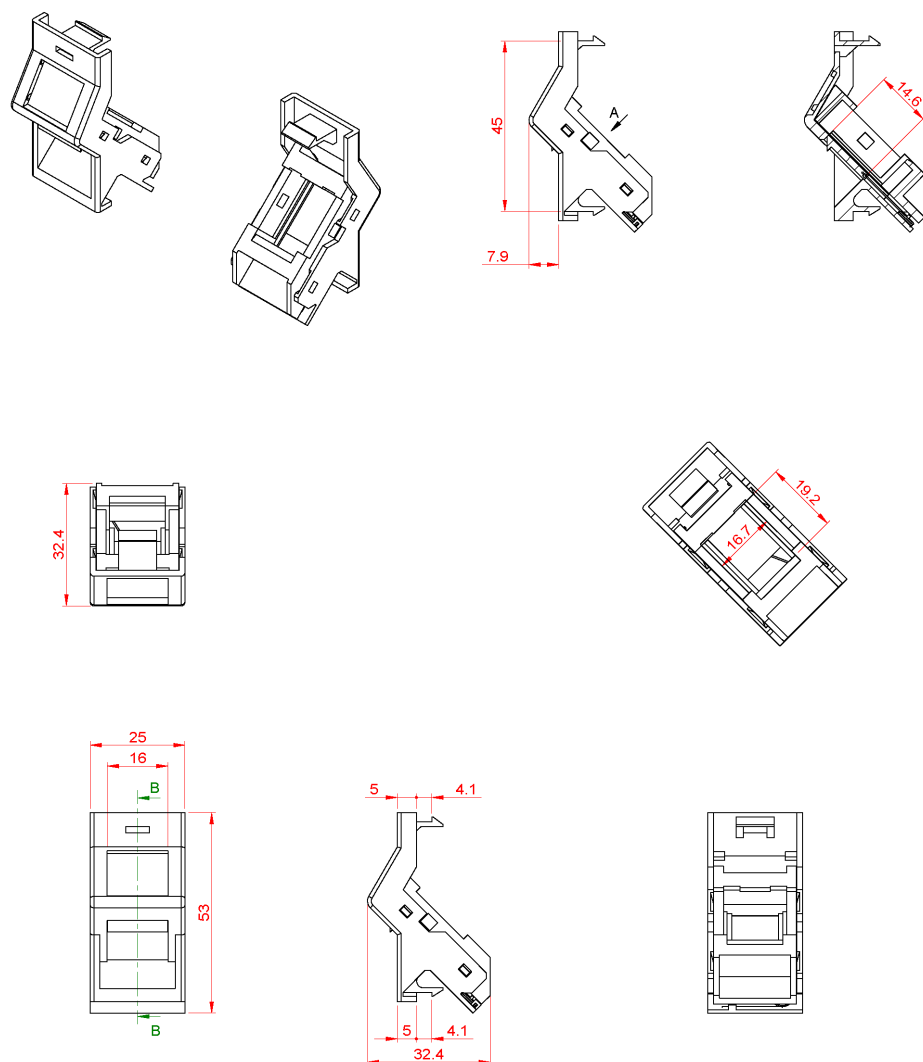

✕ 25x50mm Angled shutter

✕ Compatible with a range of faceplates

✕ Labelling field

Product Overview

A range of mounting options are available for the Excel Keystone Tool-less Jacks that allow them to be installed in a number of situations. This flexibility results in the ability to have the same jacks terminating the cable in the patch panel and at the outlet.

The shutters are available in the Euromod 25 x 50mm and the 6C (LJ6C) 22.5 x 37mm sizes. Both come with windows and labels fitted to complete the installation. Blanking plates available in half and single size are available in the Euromod size to configure single or triple outlets.

Product Specifications

Feature	Values
Utilisation	Mounting cover data connector
Material	Plastic
Type of surface	Angled
Colour	White
RAL-number (akin)	9003
Type of fastening	Engage (snap)
Width of device	25 mm
Height of device	50 mm

Excel Office Angled Shutter For Keystone Jack 25mm x 50mm - White

Item Code: 100-280

excel
without compromise.

Product drawing

Standards

Applicable standard

BSEN 60670-1:2005 + A1:2013

BSEN 61340-5-1:2007