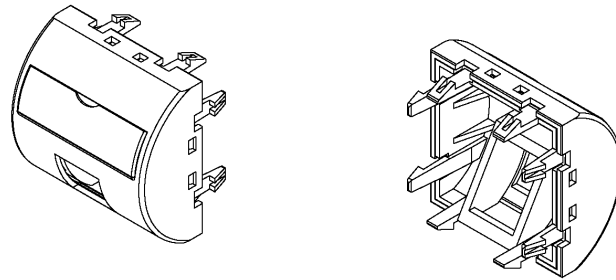

Fixing clips are positioned on the rear of the shutter to allow the fitment to horizontally or vertically mounted trunking whilst maintain upright orientation of the shutter. Each port is protected with a curved, spring loaded shutter in matching material. The shutter comes complete with paper label and fitted clear window.

Product Specifications

Feature	Values
Application	Mounting cover data connector
Material	Plastic
Colour	White
RAL-number (akin)	9016
Type of fastening	Engage (snap)
Number of modules (module system)	1
Width of device	45 mm
Height of device	45 mm

Excel Curved Shutter for Keystone Jack 45 x 45 mm 1 Port

Item Code: 100-281

excel
without compromise.

Product drawing

Standards

Applicable standard	Detail
BSEN 60670-1:2005 + A1:2013	Boxes and enclosures for electrical accessories for household and similar fixed electrical installations general requirements
BSEN 61340-5-1:2007	Protection of electronic devices from electrostatic phenomena. General requirements apply to activities that:

Excel Curved Shutter for Keystone Jack 45 x 45 mm 1 Port

Item Code: 100-281

manufacture, process, assemble, install, package, label, service, test, inspect, transport or otherwise handle electrical or electronic parts, assemblies and equipment susceptible to damage by electrostatic discharges greater than or equal to 100 V human body model (HBM).