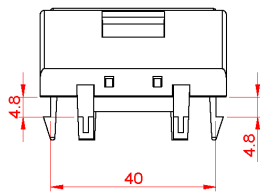

Excel Curved Shutter for Keystone Jack 45 x 45 mm 1 Port

Item Code: 100-281

excel
without compromise.

Product drawing

Standards

Applicable standard	Detail
BSEN 60670-1:2005 + A1:2013	Boxes and enclosures for electrical accessories for household and similar fixed electrical installations general requirements
BSEN 61340-5-1:2007	Protection of electronic devices from electrostatic phenomena. General requirements apply to activities that: