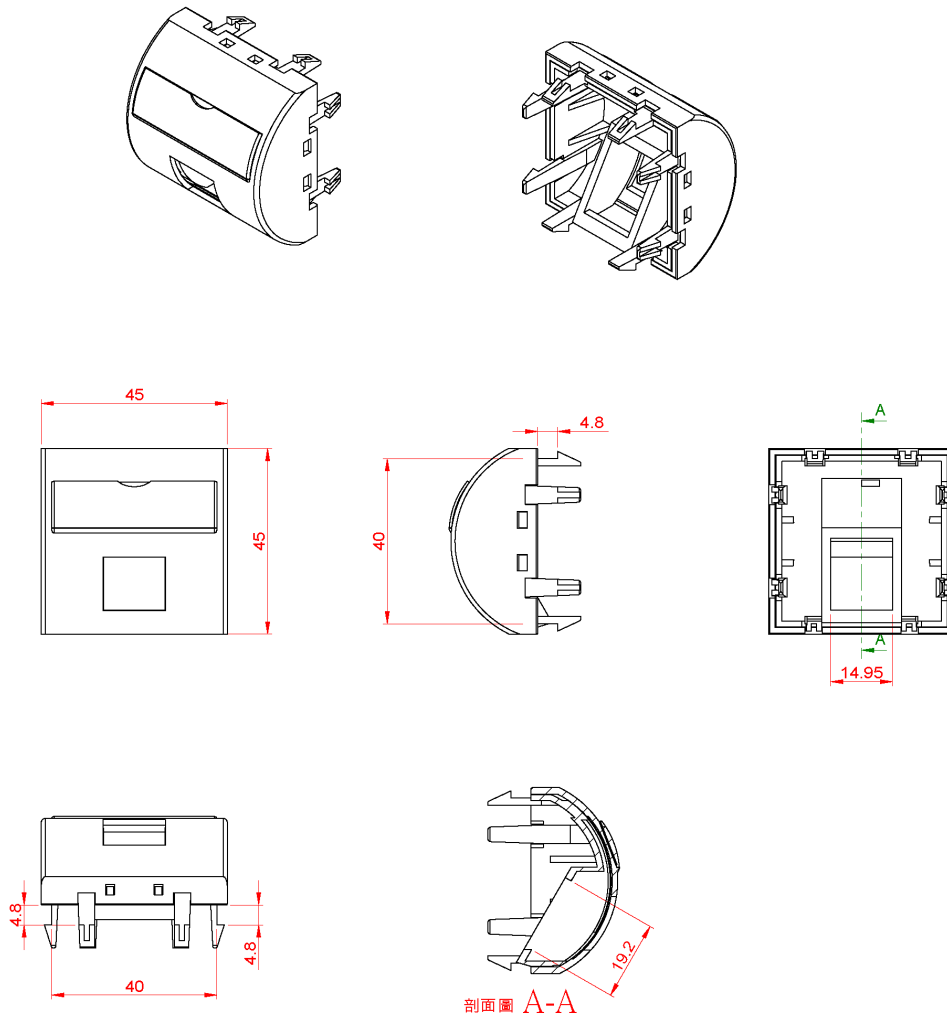

Fixing clips are positioned on the rear of the shutter to allow the fitment to horizontally or vertically mounted trunking whilst maintain upright orientation of the shutter. Each port is protected with a curved, spring loaded shutter in matching material. The shutter comes complete with paper label and fitted clear window.

## Product Specifications

Feature	Values
Application	Mounting cover data connector
Material	Plastic
Colour	White
RAL-number (akin)	9016
Type of fastening	Engage (snap)
Number of modules (module system)	1
Width of device	45 mm
Height of device	45 mm

# Excel Curved Shutter for Keystone Jack 45 x 45 mm 1 Port

Item Code: 100-281

**excel**  
without compromise.

## Product drawing