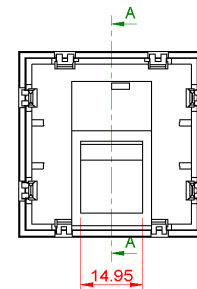

Fixing clips are positioned on the rear of the shutter to allow the fitment to horizontally or vertically mounted trunking whilst maintain upright orientation of the shutter. Each port is protected with a curved, spring loaded shutter in matching material. The shutter comes complete with paper label and fitted clear window.

Product Specifications

Feature	Values
Application	Mounting cover data connector
Material	Plastic
Colour	White
RAL-number (akin)	9016
Type of fastening	Engage (snap)
Number of modules (module system)	1
Width of device	45 mm
Height of device	45 mm

Excel Curved Shutter for Keystone Jack 45 x 45 mm 1 Port

Item Code: 100-281

excel
without compromise.

Product drawing

Standards

Applicable standard	Detail
BSEN 60670-1:2005 + A1:2013	Boxes and enclosures for electrical accessories for household and similar fixed electrical installations general requirements
BSEN 61340-5-1:2007	Protection of electronic devices from electrostatic phenomena. General requirements apply to activities that: