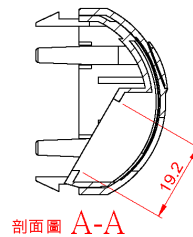

Excel Curved Shutter for Keystone Jack 45 x 45 mm 1 Port

Item Code: 100-281

excel
without compromise.

Product drawing

Standards

Applicable standard	Detail
BSEN 60670-1:2005 + A1:2013	Boxes and enclosures for electrical accessories for household and similar fixed electrical installations general requirements
BSEN 61340-5-1:2007	Protection of electronic devices from electrostatic phenomena. General requirements apply to activities that: