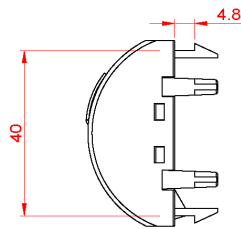

Fixing clips are positioned on the rear of the shutter to allow the fitment to horizontally or vertically mounted trunking whilst maintain upright orientation of the shutter. Each port is protected with a curved, spring loaded shutter in matching material. The shutter comes complete with paper label and fitted clear window.

Product Specifications

Feature	Values
Application	Mounting cover data connector
Material	Plastic
Colour	White
RAL-number (akin)	9016
Type of fastening	Engage (snap)
Number of modules (module system)	1
Width of device	45 mm
Height of device	45 mm

Excel Curved Shutter for Keystone Jack 45 x 45 mm 1 Port

Item Code: 100-281

excel
without compromise.

Product drawing

Standards

Applicable standard	Detail
BSEN 60670-1:2005 + A1:2013	Boxes and enclosures for electrical accessories for household and similar fixed electrical installations general requirements
BSEN 61340-5-1:2007	Protection of electronic devices from electrostatic phenomena. General requirements apply to activities that:

Part Number Table

Part Number	Description
100-281	Excel Curved Shutter for Keystone Jack 45 x 45 mm 1 Port

Excel is a world class premium performing end to end infrastructure solution designed, Manufactured, supported and delivered without compromise.