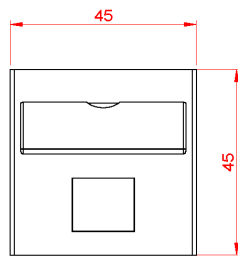

Excel Curved Shutter for Keystone Jack 45 x 45 mm 1 Port

Item Code: 100-281

excel
without compromise.

Product drawing

Standards

Applicable standard	Detail
BSEN 60670-1:2005 + A1:2013	Boxes and enclosures for electrical accessories for household and similar fixed electrical installations general requirements
BSEN 61340-5-1:2007	Protection of electronic devices from electrostatic phenomena. General requirements apply to activities that: