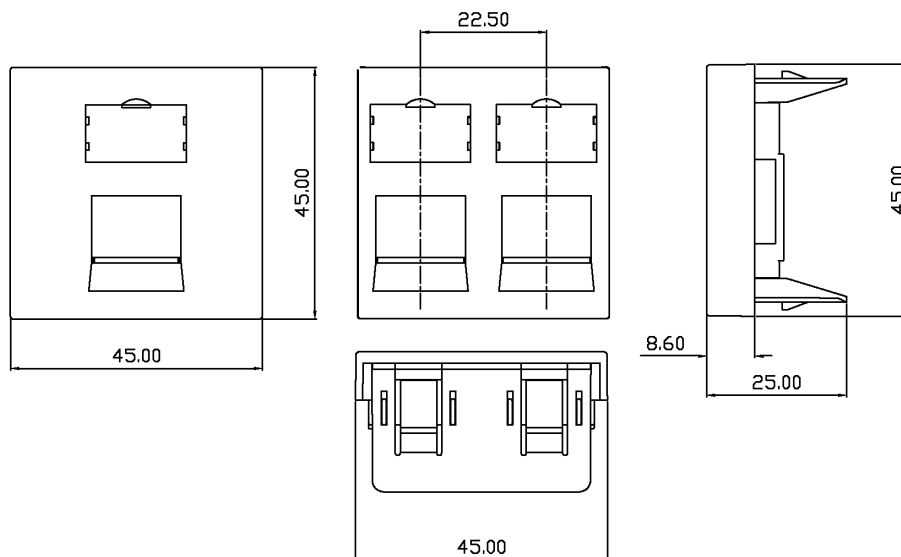

Product drawing

Standards

Applicable standard	Detail
BSEN 60670-1:2005 + A1:2013	Boxes and enclosures for electrical accessories for household and similar fixed electrical installations general requirements
BSEN 61340-5-1:2007	Protection of electronic devices from electrostatic phenomena.General requirements apply to activities that: manufacture, process, assemble, install, package, label, service, test, inspect, transport or otherwise handle electrical or electronic parts, assemblies and equipment susceptible to damage by electrostatic discharges greater than or equal to 100 V human body model (HBM).
BSEN 60529:1992+A2:2013	Degrees of Protection provided by Enclosures (IP CODE)
RoHS-II/-III (2011/65/EU & 2015/863): 2023	Our products, demonstrate full adherence to the regulatory stipulations of the EU Directive 2011/65/EU (RoHS-II) and its corresponding delegated directive 2015/863 (RoHS-III).
WFD: 2023	Compliant to Waste Framework Directive
SCIP: 2023	Compliant - Does Not Contain Substances of Concern In articles as such or in complex objects (Products)
POPs (EU) No 2019/1021	EU Regulation for the restriction of Persistent Organic