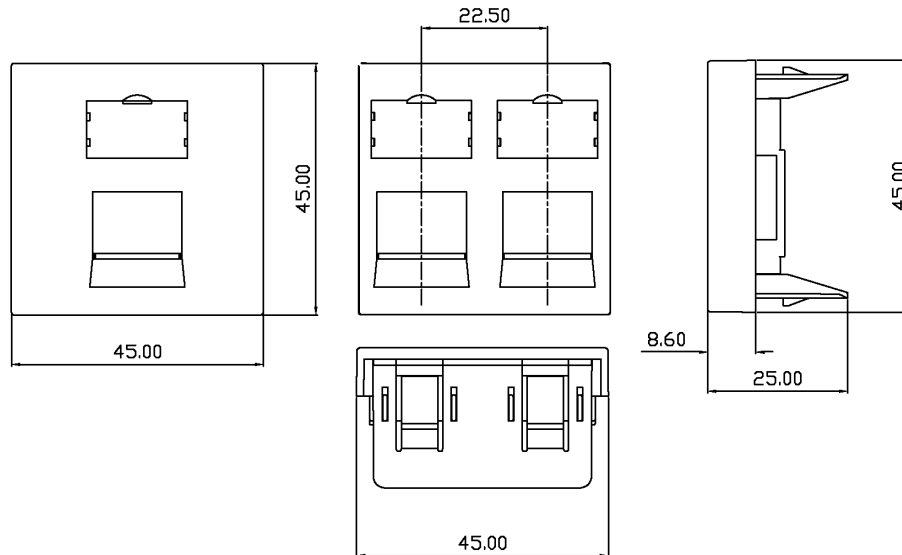

Product drawing

Standards

Applicable standard	Detail
BSEN 60670-1:2005 + A1:2013	Boxes and enclosures for electrical accessories for household and similar fixed electrical installations general requirements
BSEN 61340-5-1:2007	Protection of electronic devices from electrostatic phenomena. General requirements apply to activities that: manufacture, process, assemble, install, package, label, service, test, inspect, transport or otherwise handle electrical or electronic parts, assemblies and equipment susceptible to damage by electrostatic discharges greater than or equal to 100 V human body model (HBM).
BSEN 60529:1992+A2:2013	Degrees of Protection provided by Enclosures (IP CODE)
RoHS-II/-III (2011/65/EU & 2015/863): 2023	Our products, demonstrate full adherence to the regulatory stipulations of the EU Directive 2011/65/EU (RoHS-II) and its corresponding delegated directive 2015/863 (RoHS-III).
WFD: 2023	Compliant to Waste Framework Directive
SCIP: 2023	Compliant - Does Not Contain Substances of Concern In articles as such or in complex objects (Products)
POPs (EU) No 2019/1021	EU Regulation for the restriction of Persistent Organic