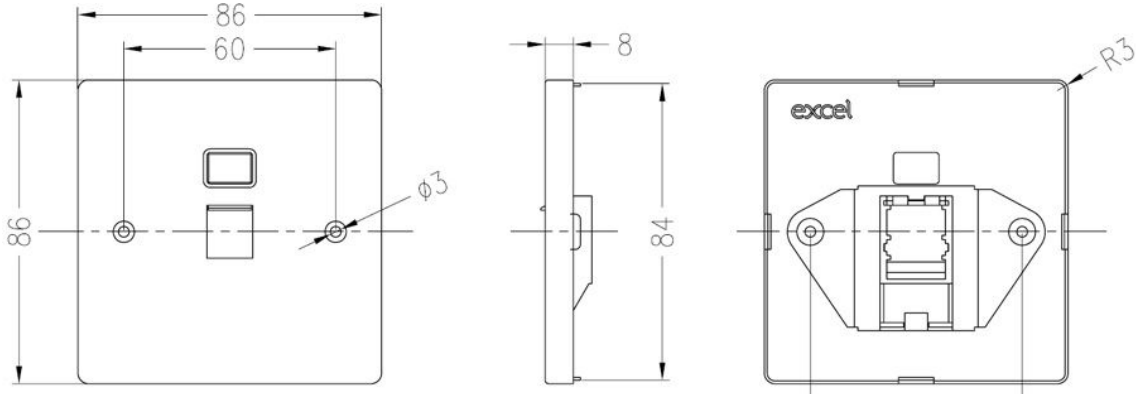

Excel Single Gang Stainless Steel Keystone Faceplate and Back Box 1 Port

Item Code: 100-292

Product drawing