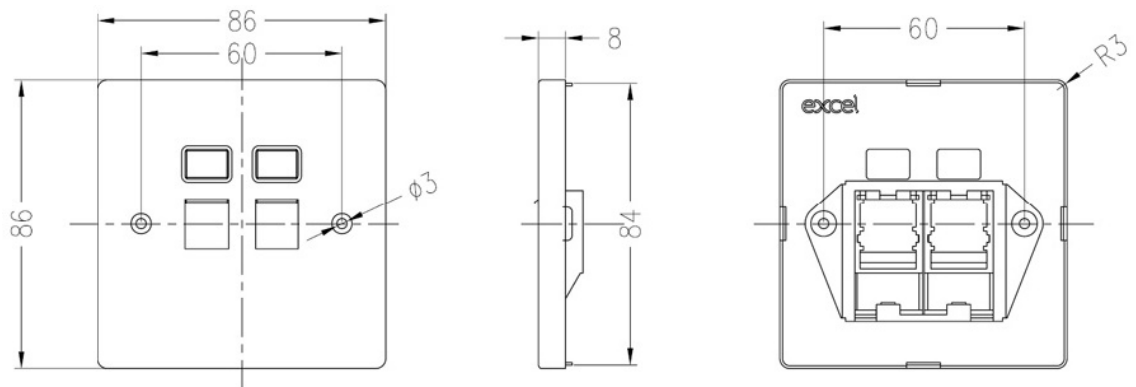

Product drawing

Standards

Applicable standard	Detail
RoHS-II/-III (2011/65/EU & 2015/863): 2023	Our products, demonstrate full adherence to the regulatory stipulations of the EU Directive 2011/65/EU (RoHS-II) and its corresponding delegated directive 2015/863 (RoHS-III).
WFD: 2023	Compliant to Waste Framework Directive
SCIP: 2023	Compliant - Does Not Contain Substances of Concern In articles as such or in complex objects (Products)
POPs (EU) No 2019/1021	EU Regulation for the restriction of Persistent Organic Pollutants.