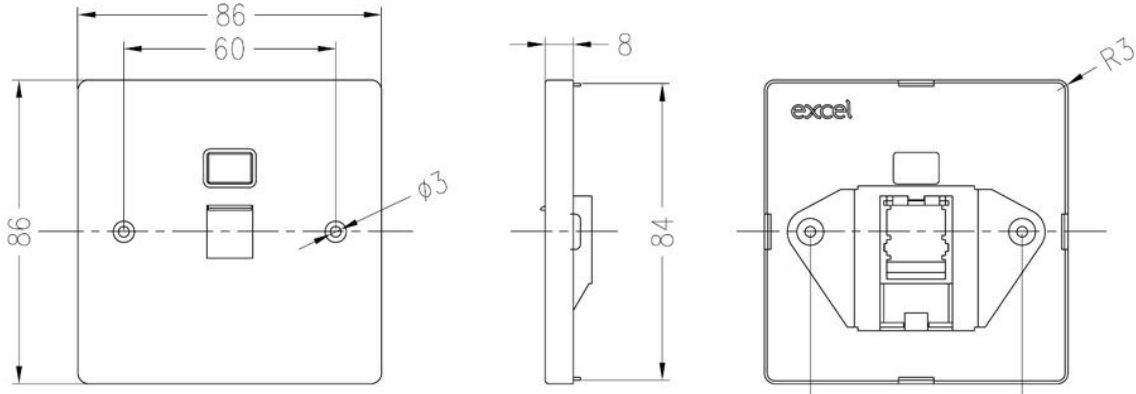

✕ Single gang 35 mm back box supplied

✕ 25 Year system warranty

Product Overview

Excel Single Gang Stainless Steel Keystone Faceplates allow the deployment of Excel Keystone Jacks in either a 1 Port or 2 Port configuration. They are supplied with a 35 mm deep metal back box that can be drilled to accept conduit entry as required. Each faceplate is supplied with both standard and Torx T10 tamper resistant fixing screws making them ideal for installation in a variety of situations both public and secure. The stainless steel faceplates are designed to have "clean lines" by only showing the shutter and label position.

Product Specifications

Feature	Values
Number of units	2
Mounting direction	Horizontal
Number of units horizontal	2
Material	Metal
Material quality	Stainless steel
Colour	Stainless steel
Width	86 mm
Height	86 mm

Excel Single Gang Stainless Steel Keystone Faceplate and Back Box 2 Port

Item Code: 100-293

Product drawing

Product drawing

Standards

Applicable standard	Detail
RoHS-II/-III (2011/65/EU & 2015/863): 2023	Our products, demonstrate full adherence to the regulatory stipulations of the EU Directive 2011/65/EU (RoHS-II) and its corresponding delegated directive 2015/863 (RoHS-III).
WFD: 2023	Compliant to Waste Framework Directive
SCIP: 2023	Compliant - Does Not Contain Substances of Concern In articles as such or in complex objects (Products)
POPs (EU) No 2019/1021	EU Regulation for the restriction of Persistent Organic Pollutants.