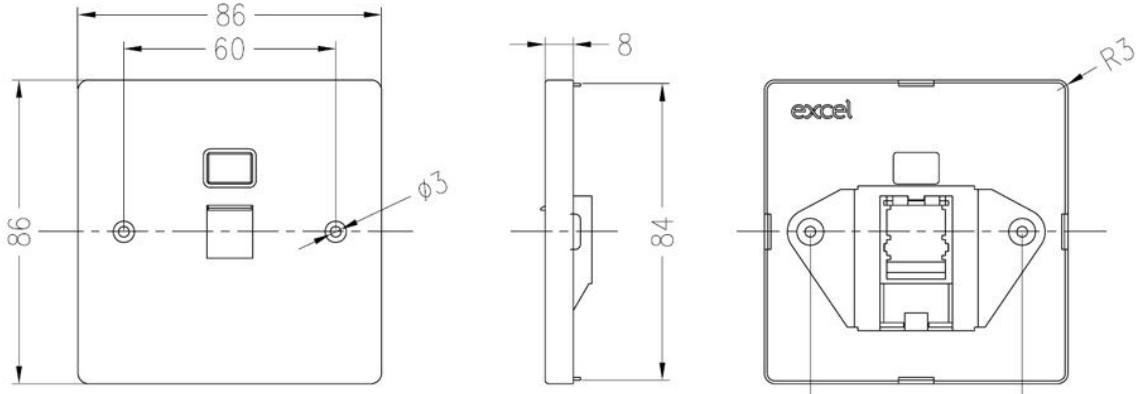

Product Overview

Excel Single Gang Stainless Steel Keystone Faceplates allow the deployment of Excel Keystone Jacks in either a 1 Port or 2 Port configuration. They are supplied with a 35 mm deep metal back box that can be drilled to accept conduit entry as required. Each faceplate is supplied with both standard and Torx T10 tamper resistant fixing screws making them ideal for installation in a variety of situations both public and secure. The stainless steel faceplates are designed to have "clean lines" by only showing the shutter and label position.

Product Specifications

Feature	Values
Number of units	2
Mounting direction	Horizontal
Number of units horizontal	2
Material	Metal
Material quality	Stainless steel
Colour	Stainless steel
Width	86 mm
Height	86 mm

Excel Single Gang Stainless Steel Keystone Faceplate and Back Box 2 Port

Item Code: 100-293

excel
without compromise.

Product drawing

Product drawing

Standards

Applicable standard	Detail
RoHS-II/-III (2011/65/EU & 2015/863): 2023	Our products, demonstrate full adherence to the regulatory stipulations of the EU Directive 2011/65/EU (RoHS-II) and its corresponding delegated directive 2015/863 (RoHS-III).
WFD: 2023	Compliant to Waste Framework Directive
SCIP: 2023	Compliant - Does Not Contain Substances of Concern In articles as such or in complex objects (Products)
POPs (EU) No 2019/1021	EU Regulation for the restriction of Persistent Organic Pollutants.