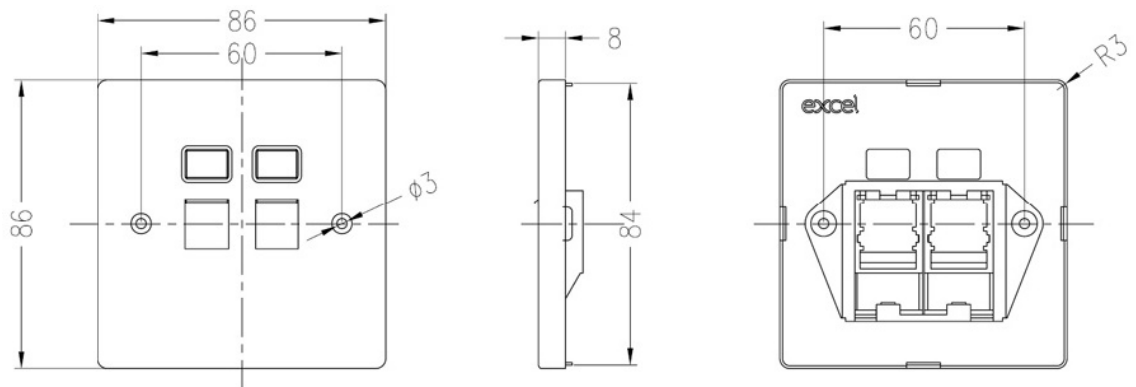

Product Overview

Excel Single Gang Stainless Steel Keystone Faceplates allow the deployment of Excel Keystone Jacks in either a 1 Port or 2 Port configuration. They are supplied with a 35 mm deep metal back box that can be drilled to accept conduit entry as required. Each faceplate is supplied with both standard and Torx T10 tamper resistant fixing screws making them ideal for installation in a variety of situations both public and secure. The stainless steel faceplates are designed to have "clean lines" by only showing the shutter and label position.

Product Specifications

Feature	Values
Number of units	2
Mounting direction	Horizontal
Number of units horizontal	2
Material	Metal
Material quality	Stainless steel
Colour	Stainless steel
Width	86 mm
Height	86 mm

Excel Single Gang Stainless Steel Keystone Faceplate and Back Box 2 Port

Item Code: 100-293

excel
without compromise.

Product drawing

Product drawing

Standards

Applicable standard	Detail
RoHS-II/-III (2011/65/EU & 2015/863): 2023	Our products, demonstrate full adherence to the regulatory stipulations of the EU Directive 2011/65/EU (RoHS-II) and its corresponding delegated directive 2015/863 (RoHS-III).
WFD: 2023	Compliant to Waste Framework Directive
SCIP: 2023	Compliant - Does Not Contain Substances of Concern In articles as such or in complex objects (Products)
POPs (EU) No 2019/1021	EU Regulation for the restriction of Persistent Organic Pollutants.

Excel Single Gang Stainless Steel Keystone Faceplate and Back Box 2 Port

Item Code: 100-293

Part Number Table

Part Number	Description
100-292	Excel Single Gang Stainless Steel Keystone Faceplate and Back Box 1 Port
100-293	Excel Single Gang Stainless Steel Keystone Faceplate and Back Box 2 Port