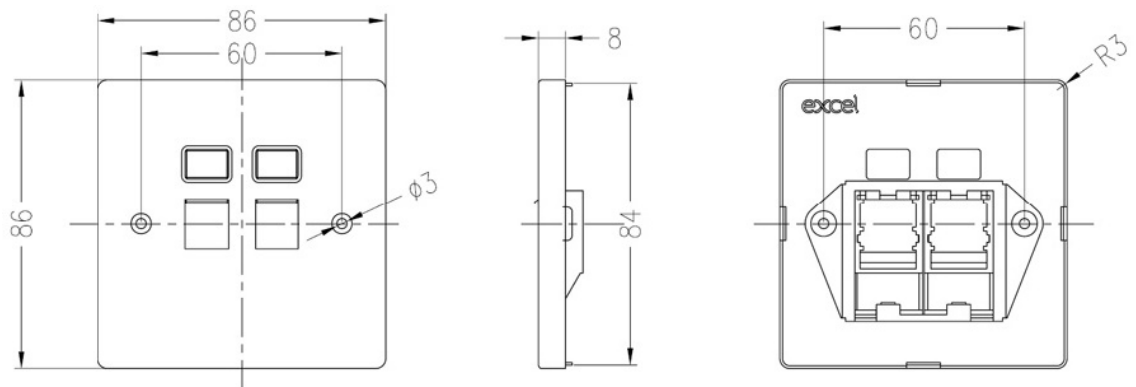

✕ Single gang 35 mm back box supplied

✕ 25 Year system warranty

Product Overview

Excel Single Gang Stainless Steel Keystone Faceplates allow the deployment of Excel Keystone Jacks in either a 1 Port or 2 Port configuration. They are supplied with a 35 mm deep metal back box that can be drilled to accept conduit entry as required. Each faceplate is supplied with both standard and Torx T10 tamper resistant fixing screws making them ideal for installation in a variety of situations both public and secure. The stainless steel faceplates are designed to have "clean lines" by only showing the shutter and label position.

Product Specifications

Feature	Values
Number of units	2
Mounting direction	Horizontal
Number of units horizontal	2
Material	Metal
Material quality	Stainless steel
Colour	Stainless steel
Width	86 mm
Height	86 mm

Excel Single Gang Stainless Steel Keystone Faceplate and Back Box 2 Port

Item Code: 100-293

Product drawing

Product drawing

Standards

Applicable standard	Detail
RoHS-II/-III (2011/65/EU & 2015/863): 2023	Our products, demonstrate full adherence to the regulatory stipulations of the EU Directive 2011/65/EU (RoHS-II) and its corresponding delegated directive 2015/863 (RoHS-III).
WFD: 2023	Compliant to Waste Framework Directive
SCIP: 2023	Compliant - Does Not Contain Substances of Concern In articles as such or in complex objects (Products)
POPs (EU) No 2019/1021	EU Regulation for the restriction of Persistent Organic Pollutants.

Excel Single Gang Stainless Steel Keystone Faceplate and Back Box 2 Port

Item Code: 100-293

Part Number Table

Part Number	Description
100-292	Excel Single Gang Stainless Steel Keystone Faceplate and Back Box 1 Port
100-293	Excel Single Gang Stainless Steel Keystone Faceplate and Back Box 2 Port