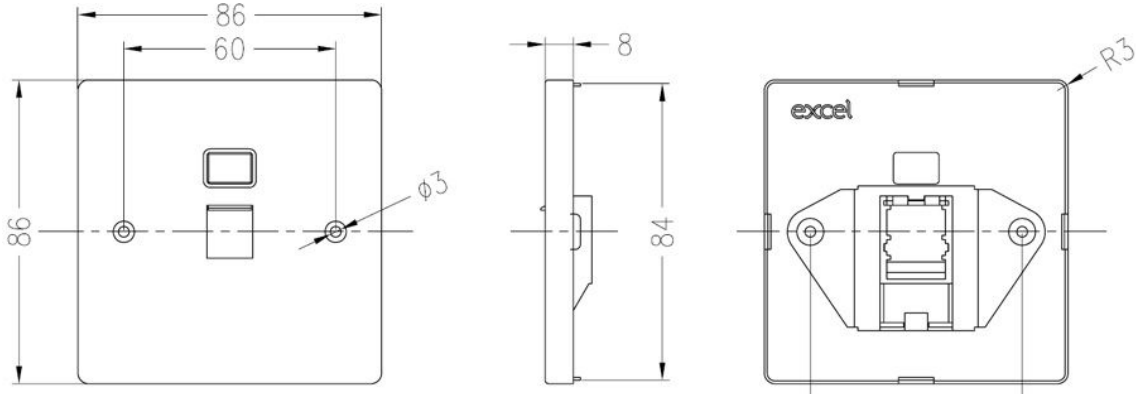

✕ Single gang 35 mm back box supplied

✕ 25 Year system warranty

Product Overview

Excel Single Gang Stainless Steel Keystone Faceplates allow the deployment of Excel Keystone Jacks in either a 1 Port or 2 Port configuration. They are supplied with a 35 mm deep metal back box that can be drilled to accept conduit entry as required. Each faceplate is supplied with both standard and Torx T10 tamper resistant fixing screws making them ideal for installation in a variety of situations both public and secure. The stainless steel faceplates are designed to have "clean lines" by only showing the shutter and label position.

Product Specifications

Feature	Values
Number of units	2
Mounting direction	Horizontal
Number of units horizontal	2
Material	Metal
Material quality	Stainless steel
Colour	Stainless steel
Width	86 mm
Height	86 mm

Excel Single Gang Stainless Steel Keystone Faceplate and Back Box 2 Port

Item Code: 100-293

excel
without compromise.

Product drawing

Product drawing

Standards

Applicable standard	Detail
RoHS-II/-III (2011/65/EU & 2015/863): 2023	Our products, demonstrate full adherence to the regulatory stipulations of the EU Directive 2011/65/EU (RoHS-II) and its corresponding delegated directive 2015/863 (RoHS-III).
WFD: 2023	Compliant to Waste Framework Directive
SCIP: 2023	Compliant - Does Not Contain Substances of Concern In articles as such or in complex objects (Products)
POPs (EU) No 2019/1021	EU Regulation for the restriction of Persistent Organic Pollutants.