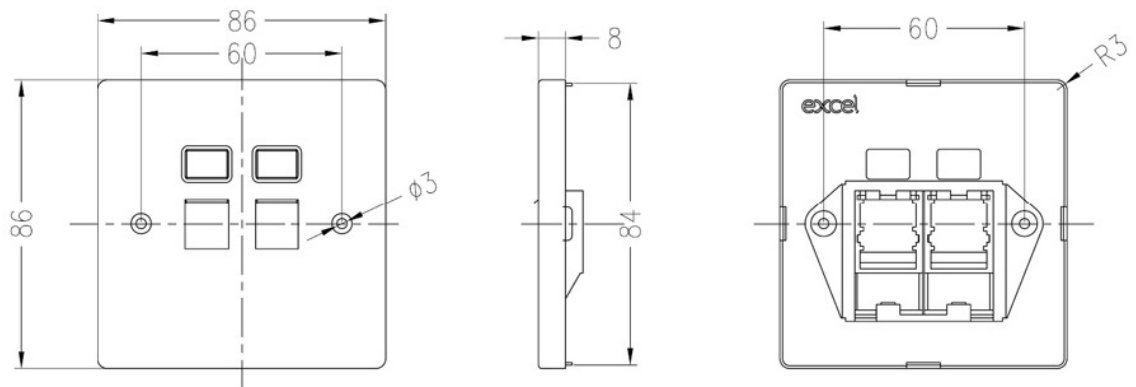

✕ Single gang 35 mm back box supplied

✕ 25 Year system warranty

Product Overview

Excel Single Gang Stainless Steel Keystone Faceplates allow the deployment of Excel Keystone Jacks in either a 1 Port or 2 Port configuration. They are supplied with a 35 mm deep metal back box that can be drilled to accept conduit entry as required. Each faceplate is supplied with both standard and Torx T10 tamper resistant fixing screws making them ideal for installation in a variety of situations both public and secure. The stainless steel faceplates are designed to have "clean lines" by only showing the shutter and label position.

Product Specifications

Feature	Values
Number of units	2
Mounting direction	Horizontal
Number of units horizontal	2
Material	Metal
Material quality	Stainless steel
Colour	Stainless steel
Width	86 mm
Height	86 mm

Excel Single Gang Stainless Steel Keystone Faceplate and Back Box 2 Port

Item Code: 100-293

excel
without compromise.

Product drawing

Product drawing

Standards

Applicable standard	Detail
RoHS-II/-III (2011/65/EU & 2015/863): 2023	Our products, demonstrate full adherence to the regulatory stipulations of the EU Directive 2011/65/EU (RoHS-II) and its corresponding delegated directive 2015/863 (RoHS-III).
WFD: 2023	Compliant to Waste Framework Directive
SCIP: 2023	Compliant - Does Not Contain Substances of Concern In articles as such or in complex objects (Products)
POPs (EU) No 2019/1021	EU Regulation for the restriction of Persistent Organic Pollutants.

Excel Single Gang Stainless Steel Keystone Faceplate and Back Box 2 Port

Item Code: 100-293

Part Number Table

Part Number	Description
100-292	Excel Single Gang Stainless Steel Keystone Faceplate and Back Box 1 Port
100-293	Excel Single Gang Stainless Steel Keystone Faceplate and Back Box 2 Port