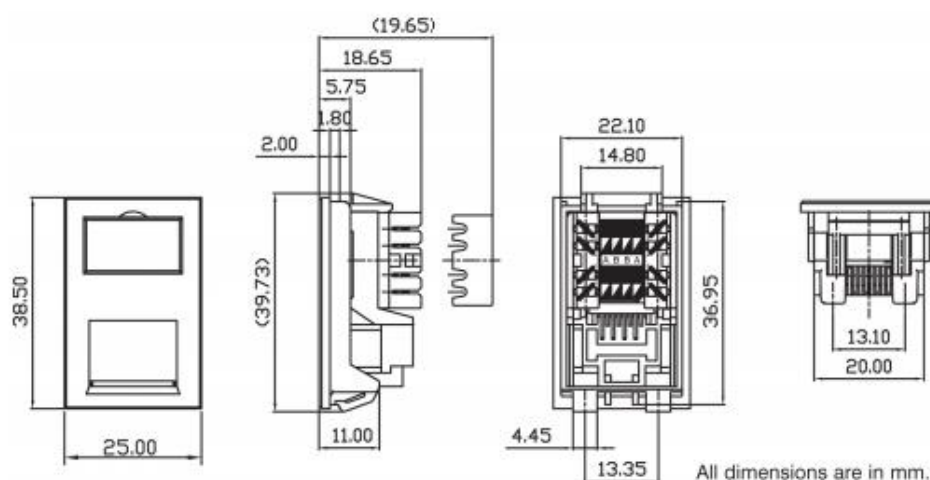

Product Specifications

Feature	Values
Surface mounted	Yes (faceplate required)
Flush-mounted installation	Yes (faceplate required)
Floor box/sub-floor mounted	Yes (faceplate required)
Type of fastening	Engage (snap)
Type of connector	RJ45 8(8)
Category	6
Colour	White
RAL-number	9003
Connection type	LSA
Shielded housing	no
With label space	yes
Outlet direction	Straight
Colour coding	yes

Excel Cat6 (UTP) Unscreened Low Profile RJ45 LJ6C Module White

Item Code: 100-297

excel
without compromise.

Width of device	22 mm
Height of device	37 mm
Depth of device	19.65 mm

Product drawing

Standards

Applicable standard	Detail
ISO/IEC 11801:2011 (Ed 2.2)	Information technology - Generic cabling for customer premises
IEC 61156-5:2012 (Ed 2.1)	Multicore and symmetrical pair/quad cables for digital communications - Part 5: Symmetrical pair/quad cables with transmission characteristics up to 1 000 MHz - Horizontal floor wiring - Sectional specification
EN 50173-1:2018	Information technology. Generic cabling systems - General requirements
EN 50173-2:2007 including amendment A1:2010	Information technology. Generic cabling systems - Office premises
ANSI/TIA 568-C:2009	Balanced Twisted-Pair Telecommunications Cabling and Components Standards
RoHS-II/-III (2011/65/EU & 2015/863): 2023	Our products, demonstrate full adherence to the regulatory stipulations of the EU Directive 2011/65/EU (RoHS-II) and its corresponding delegated directive 2015/863 (RoHS-III).