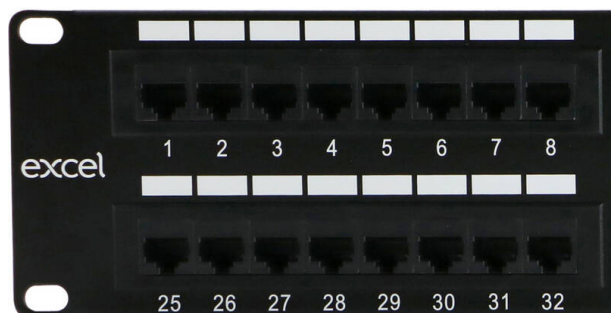

Excel Cat6 48 Port Unscreened Patch Panel 2U LSA Punch Down Cable Management Black

Item Code: 100-306

excel
without compromise.

✕ Available in 24 or 48 ports

✕ Backwards compatible

✕ Rear cable management

✕ LSA Style Termination Blocks

✕ Cage nuts and mini cable ties included

✕ T568A/B Wiring Configuration

✕ CIBSE TM65 Embodied Carbon: 0.034 kg CO2e

Product Overview

100-306 Excel Cat6 48 Port Unscreened Patch Panel 2U LSA Punch Down Cable Management Black, available as part of a range of Cat6 Patch Panels in stock at Mayflex.

Excel Category 6 Unscreened Patch Panels have been designed to meet or exceed the latest ISO and TIA requirements for category 6 compliance.

Each panel has a screen-printed labelling field positioned above each port, included with the panel is a pre-printed self-adhesive labelling sheet, pre-numbered 1- 96, for fast and easy labelling on site.

Termination can be made using LSA compatible tools, and cable tie bridges are positioned between the IDC blocks to relieve cable stress. Each panel consists of a number of 8 way blocks of RJ45 sockets, housed in a high quality plastic moulding.