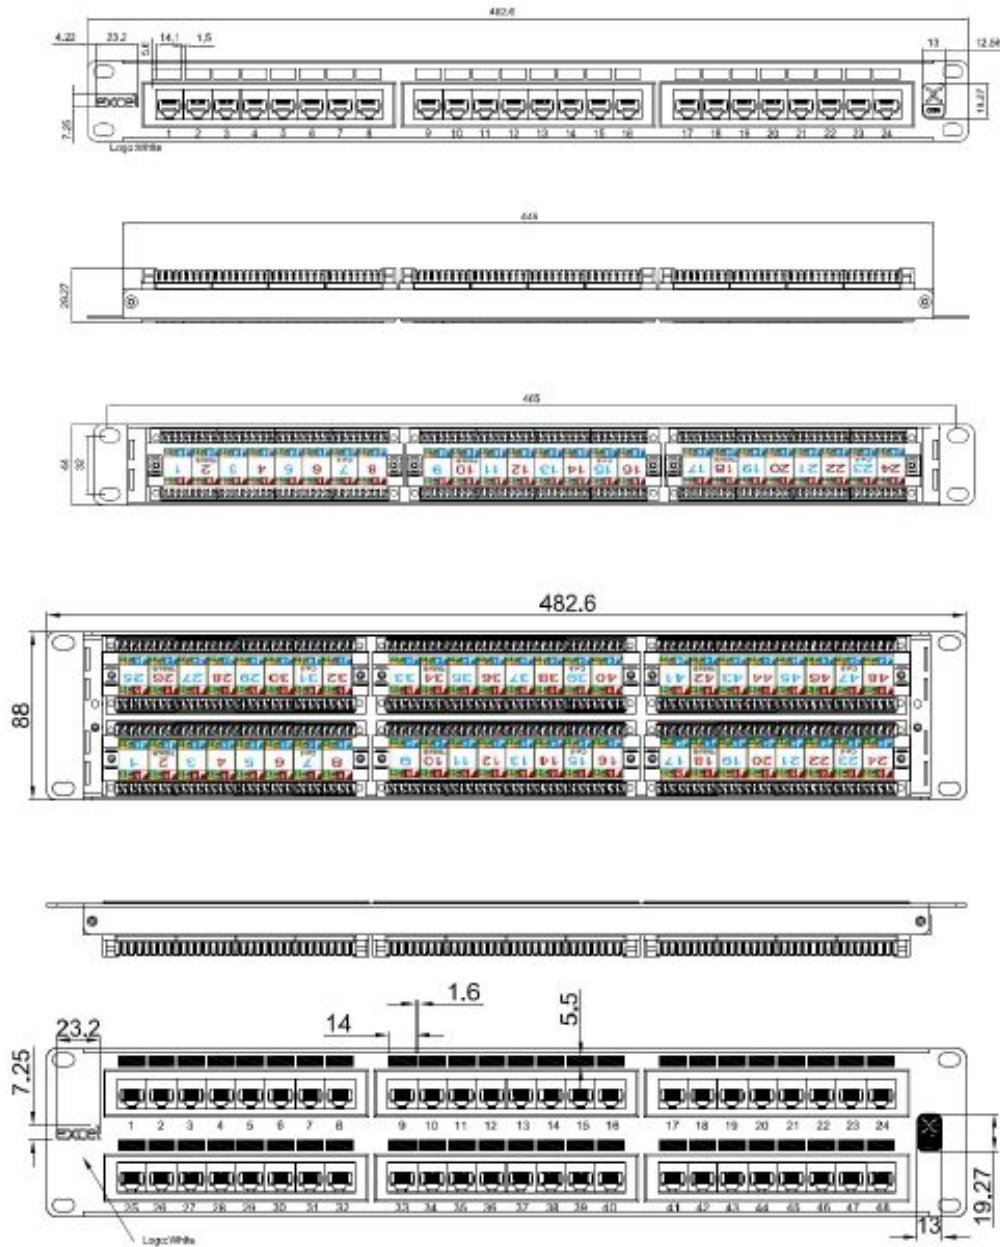

Termination can be made using LSA compatible tools, and cable tie bridges are positioned between the IDC blocks to relieve cable stress. Each panel consists of a number of 8 way blocks of RJ45 sockets, housed in a high quality plastic moulding.

Item Code: 100-306

Colour	Black
Mounting method	482.6 mm (19 inch) mounting
Height	88 mm
Width	480 mm
Depth	33 mm

Excel Cat6 48 Port Unscreened Patch Panel 2U LSA Punch Down Cable Management Black

Item Code: 100-306

Product drawing

Excel Cat6 48 Port Unscreened Patch Panel 2U LSA Punch Down Cable Management Black

Item Code: 100-306

Additional specifications

Features	Values
Wiring Specification	T568A/T568B
RJ45 Jack Min life expectancy	750 insertions
RJ45 Jack contact	50 microinch gold over 100 microinch nickel undercoat
IDC Contacts Max life expectancy	200 terminations
Contact compatibility	22 to 26AWG
Operating Temperature Range	-10°C to 60°C
Storage Temperature Range	-40°C to 68°C
Relative Humidity	10% to 90%
Panel material	SPCC
Frame material	ABS
Jack housing material	PBT, 30% glass fiber filled
IDC material	Phosphor bronze, tin over nickel undercoat