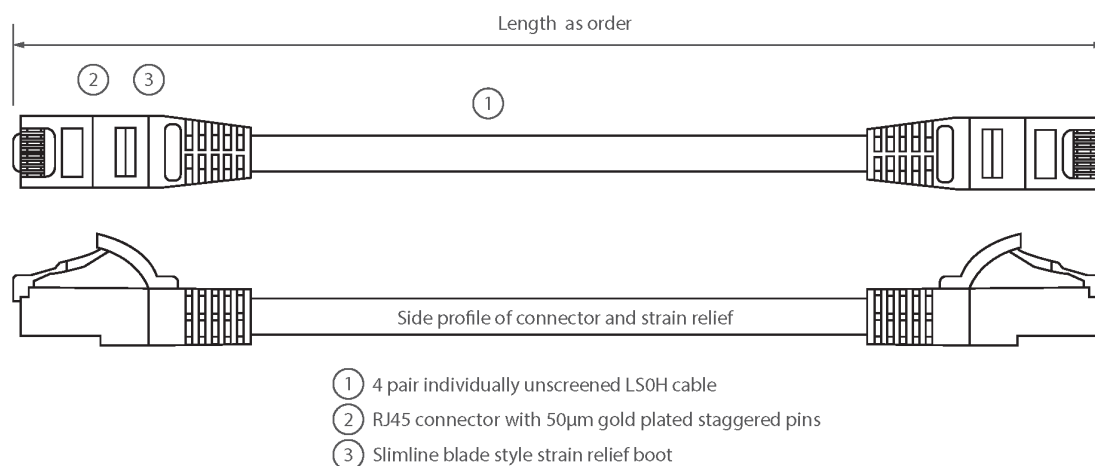

✘ Individually packaged

✘ "Stepped" RJ45 connector pins

✘ T568B wiring

✘ CIBSE TM65 Embodied Carbon: 0.363 kg CO2e

Product Overview

Excel Category 6 U/UTP patch leads are manufactured and tested to ISO 11801, EN 50173 & TIA/EIA 568 requirements for patch cord assemblies and provide optimum performance levels for structured cabling installations.

Product Specifications

Feature	Values
Cable type	U/UTP
Category	6
Length	2 m
Type of connector connection 1	RJ45 8(8)
Type of connector connection 2	RJ45 8(8)
Outer sheath colour	Grey
Strain relief boot	Moulded-on
Lockable	no
Strain relief boot colour	Grey
Flame retardant version	yes

Excel Cat6 Patch Lead U/UTP Unshielded LSOH Blade Booted 2 m Grey

Item Code: 100-311

excel
without compromise.

Cable construction	1x4
AWG-size	24
Pin assignment	1:1

Product drawing

Standards

Applicable standard	Detail
ISO/IEC 11801-1:2017	Information technology - Generic cabling for customer premises: Part 1 General Requirements
EN 50173-1:2018	Information technology. Generic cabling systems - General requirements
ANSI/TIA 568-2.D	Balanced Twisted-Pair Telecommunications Cabling and Components Standards
IEC 61156-5:2009+AMD1:2012 CSV	Multicore and symmetrical pair/quad cables for digital communications - Part 5: Symmetrical pair/quad cables with transmission characteristics up to 1 000 MHz - Horizontal floor wiring - Sectional specification
IEC 60332-1-2:2004	Tests on electric and optical fibre cables under fire conditions. Test for vertical flame propagation for a single insulated wire or cable. Procedure for 1 kW pre-mixed flame
IEC 61034-2:2005+A1:2013	Measurement of smoke density of cables burning under defined conditions - Part 2: Test procedure and requirements