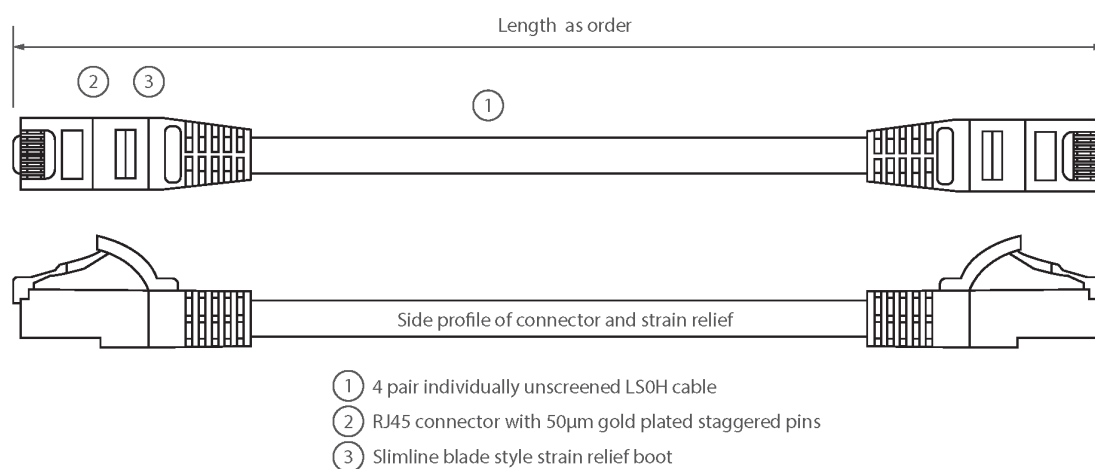

## Product Overview

Excel Category 6 U/UTP patch leads are manufactured and tested to ISO 11801, EN 50173 & TIA/EIA 568 requirements for patch cord assemblies and provide optimum performance levels for structured cabling installations.

## Product Specifications

Feature	Values
Cable type	U/UTP
Category	6
Length	3 m
Type of connector connection 1	RJ45 8(8)
Type of connector connection 2	RJ45 8(8)
Outer sheath colour	Grey
Strain relief boot	Moulded-on
Lockable	no
Strain relief boot colour	Grey

# Excel Cat6 Patch Lead U/UTP Unshielded LSOH Blade Booted 3 m Grey

Item Code: 100-312

**excel**  
without compromise.

Flame retardant version	yes
Cable construction	1x4
AWG-size	24
Pin assignment	1:1

## Product drawing