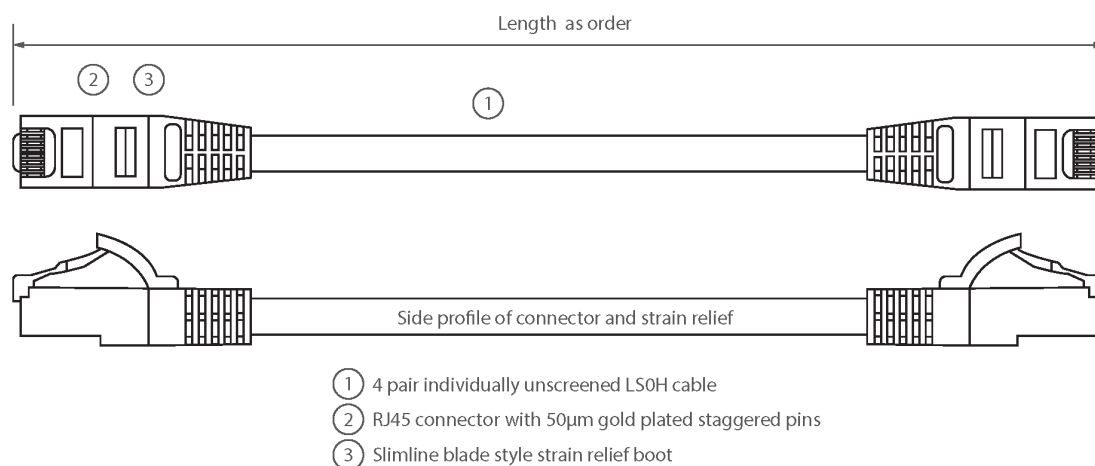

✕ Individually packaged

✕ "Stepped" RJ45 connector pins

✕ T568B wiring

✕ CIBSE TM65 Embodied Carbon: 0.522 kg CO2e

Product Overview

Excel Category 6 U/UTP patch leads are manufactured and tested to ISO 11801, EN 50173 & TIA/EIA 568 requirements for patch cord assemblies and provide optimum performance levels for structured cabling installations.

Product Specifications

Feature	Values
Cable type	U/UTP
Category	6
Length	3 m
Type of connector connection 1	RJ45 8(8)
Type of connector connection 2	RJ45 8(8)
Outer sheath colour	Grey
Strain relief boot	Moulded-on
Lockable	no
Strain relief boot colour	Grey
Flame retardant version	yes

Excel Cat6 Patch Lead U/UTP Unshielded LSOH Blade Booted 3 m Grey

Item Code: 100-312

Cable construction	1x4
AWG-size	24
Pin assignment	1:1

Product drawing

Standards

Applicable standard	Detail
ISO/IEC 11801-1:2017	Information technology - Generic cabling for customer premises: Part 1 General Requirements
EN 50173-1:2018	Information technology. Generic cabling systems - General requirements
ANSI/TIA 568-2.D	Balanced Twisted-Pair Telecommunications Cabling and Components Standards
IEC 61156-5:2009+AMD1:2012 CSV	Multicore and symmetrical pair/quad cables for digital communications - Part 5: Symmetrical pair/quad cables with transmission characteristics up to 1 000 MHz - Horizontal floor wiring - Sectional specification
IEC 60332-1-2:2004	Tests on electric and optical fibre cables under fire conditions. Test for vertical flame propagation for a single insulated wire or cable. Procedure for 1 kW pre-mixed flame
IEC 61034-2:2005+A1:2013	Measurement of smoke density of cables burning under defined conditions - Part 2: Test procedure and requirements