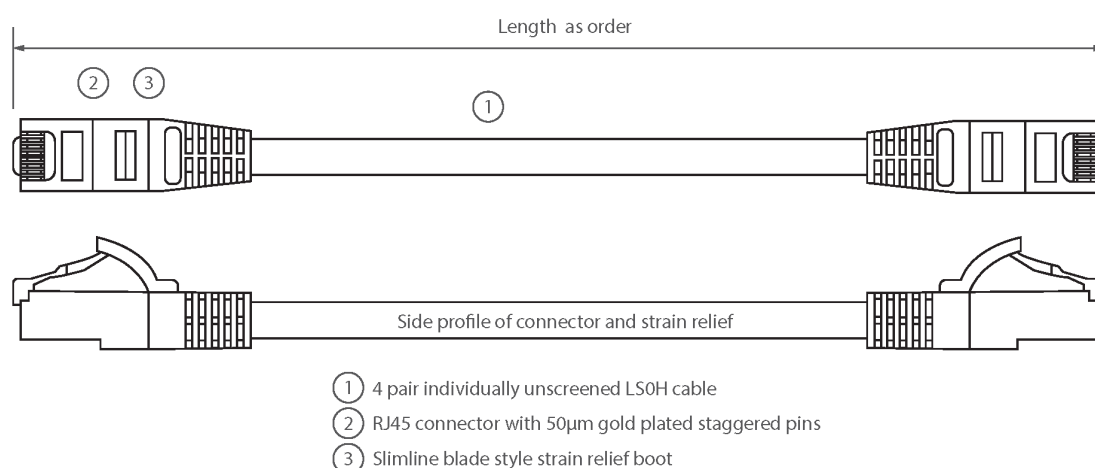

✕ LSOH outer sheath

Product Overview

Excel Category 6 U/UTP patch leads are manufactured and tested to ISO 11801, EN 50173 & TIA/EIA 568 requirements for patch cord assemblies and provide optimum performance levels for structured cabling installations.

Product Specifications

Feature	Values
Cable type	U/UTP
Category	6
Length	3 m
Type of connector connection 1	RJ45 8(8)
Type of connector connection 2	RJ45 8(8)
Outer sheath colour	Grey
Strain relief boot	Moulded-on
Lockable	no
Strain relief boot colour	Grey
Flame retardant version	yes
Halogen free	yes
Cable construction	1x4

Excel Cat6 Patch Lead U/UTP Unshielded LSOH Blade Booted 3m Grey

Item Code: 100-312

excel
without compromise.

AWG-size	24
Pin assignment	1:1

Product drawing

Standards

Applicable standard	Detail
ISO/IEC 11801-1:2017	Information technology - Generic cabling for customer premises: Part 1 General Requirements
EN 50173-1:2018	Information technology. Generic cabling systems - General requirements
ANSI/TIA 568-2.D	Balanced Twisted-Pair Telecommunications Cabling and Components Standards
IEC 61156-5:2009+AMD1:2012 CSV	Multicore and symmetrical pair/quad cables for digital communications - Part 5: Symmetrical pair/quad cables with transmission characteristics up to 1 000 MHz - Horizontal floor wiring - Sectional specification
IEC 60332-1-2:2004	Tests on electric and optical fibre cables under fire conditions. Test for vertical flame propagation for a single insulated wire or cable. Procedure for 1 kW pre-mixed flame
IEC 61034-2:2005+A1:2013	Measurement of smoke density of cables burning under defined conditions - Part 2: Test procedure and requirements
RoHS	Compliant to the Restriction of Hazardous Substances