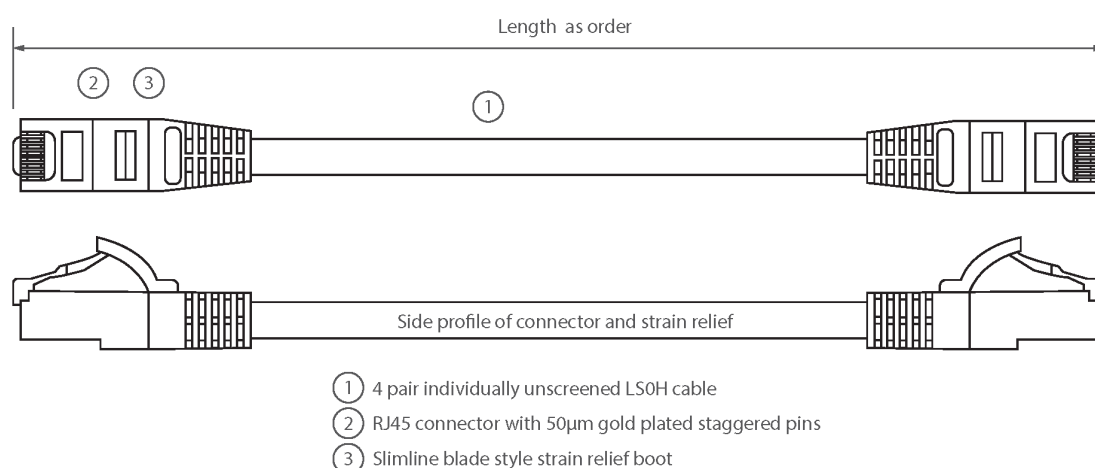

## Product Overview

Excel Category 6 U/UTP patch leads are manufactured and tested to ISO 11801, EN 50173 & TIA/EIA 568 requirements for patch cord assemblies and provide optimum performance levels for structured cabling installations.

## Product Specifications

Feature	Values
Cable type	U/UTP
Category	6
Length	5 m
Type of connector connection 1	RJ45 8(8)
Type of connector connection 2	RJ45 8(8)
Outer sheath colour	Grey
Strain relief boot	Moulded-on
Lockable	no
Strain relief boot colour	Grey
Flame retardant version	yes
Halogen free	yes
Cable construction	1x4

# Excel Cat6 Patch Lead U/UTP Unshielded LSOH Blade Booted 5m Grey

Item Code: 100-314

**excel**  
without compromise.

AWG-size	24
Pin assignment	1:1

## Product drawing