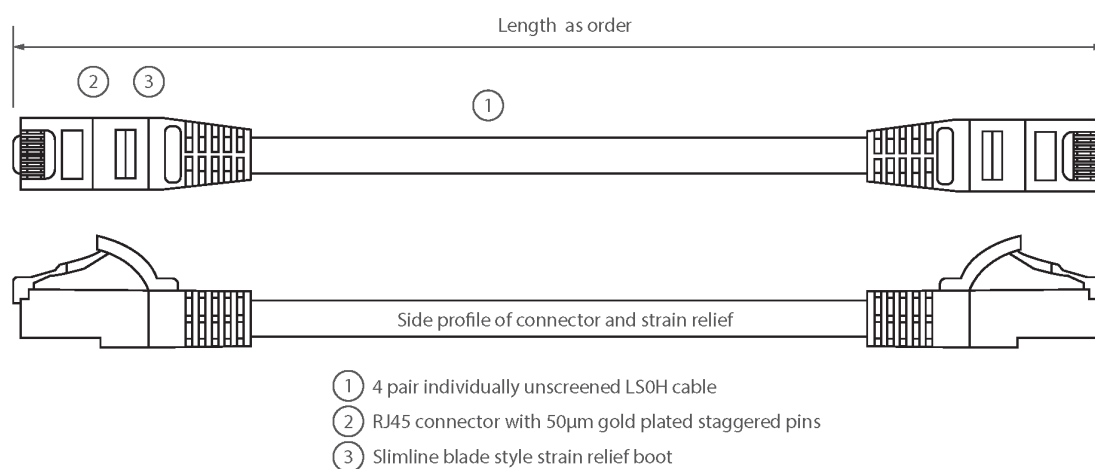

Individually packaged

"Stepped" RJ45 connector pins

T568B wiring

CIBSE TM65 Embodied Carbon: 0.842 kg CO2e

Product Overview

Excel Category 6 U/UTP patch leads are manufactured and tested to ISO 11801, EN 50173 & TIA/EIA 568 requirements for patch cord assemblies and provide optimum performance levels for structured cabling installations.

Product Specifications

Feature	Values
Cable type	U/UTP
Category	6
Length	5 m
Type of connector connection 1	RJ45 8(8)
Type of connector connection 2	RJ45 8(8)
Outer sheath colour	Grey
Strain relief boot	Moulded-on
Lockable	no
Strain relief boot colour	Grey

Excel Cat6 Patch Lead U/UTP Unshielded LSOH Blade Booted 5 m Grey

Item Code: 100-314

excel
without compromise.

Flame retardant version	yes
Cable construction	1x4
AWG-size	24
Pin assignment	1:1

Product drawing