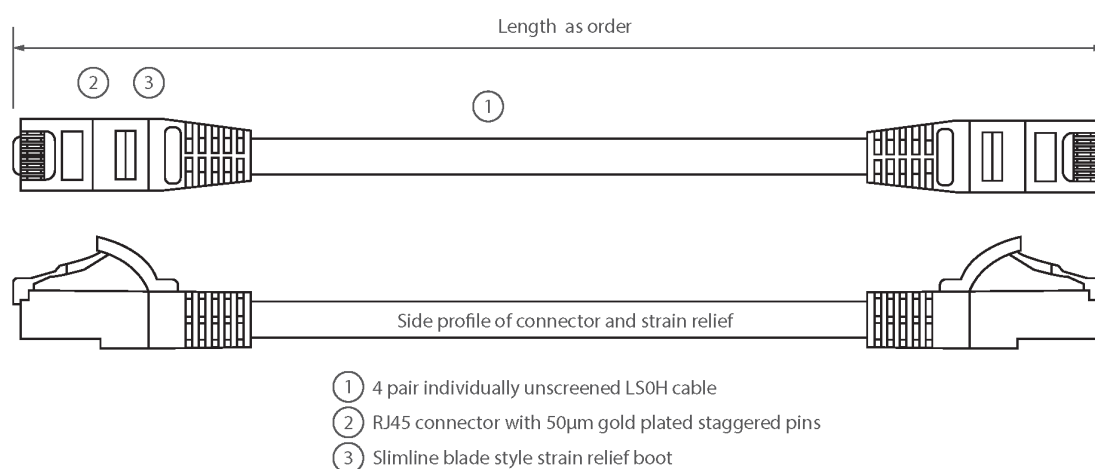

✕ Individually packaged

✕ "Stepped" RJ45 connector pins

✕ T568B wiring

✕ CIBSE TM65 Embodied Carbon: 0.363 kg CO2e

Product Overview

Excel Category 6 U/UTP patch leads are manufactured and tested to ISO 11801, EN 50173 & TIA/EIA 568 requirements for patch cord assemblies and provide optimum performance levels for structured cabling installations.

Product Specifications

Feature	Values
Cable type	U/UTP
Category	6
Length	2 m
Type of connector connection 1	RJ45 8(8)
Type of connector connection 2	RJ45 8(8)
Outer sheath colour	Red
Strain relief boot	Moulded-on
Lockable	no
Strain relief boot colour	Red
Flame retardant version	yes

Excel Cat6 Patch Lead U/UTP Unshielded LSOH Blade Booted 2 m Red

Item Code: 100-316

excel
without compromise.

Cable construction	1x4
AWG-size	24
Pin assignment	1:1

Product drawing

Standards

Applicable standard	Detail
ISO/IEC 11801-1:2017	Information technology - Generic cabling for customer premises: Part 1 General Requirements
EN 50173-1:2018	Information technology. Generic cabling systems - General requirements
ANSI/TIA 568-2.D	Balanced Twisted-Pair Telecommunications Cabling and Components Standards
IEC 61156-5:2009+AMD1:2012 CSV	Multicore and symmetrical pair/quad cables for digital communications - Part 5: Symmetrical pair/quad cables with transmission characteristics up to 1 000 MHz - Horizontal floor wiring - Sectional specification
IEC 60332-1-2:2004	Tests on electric and optical fibre cables under fire conditions. Test for vertical flame propagation for a single insulated wire or cable. Procedure for 1 kW pre-mixed flame
IEC 61034-2:2005+A1:2013	Measurement of smoke density of cables burning under defined conditions - Part 2: Test procedure and requirements